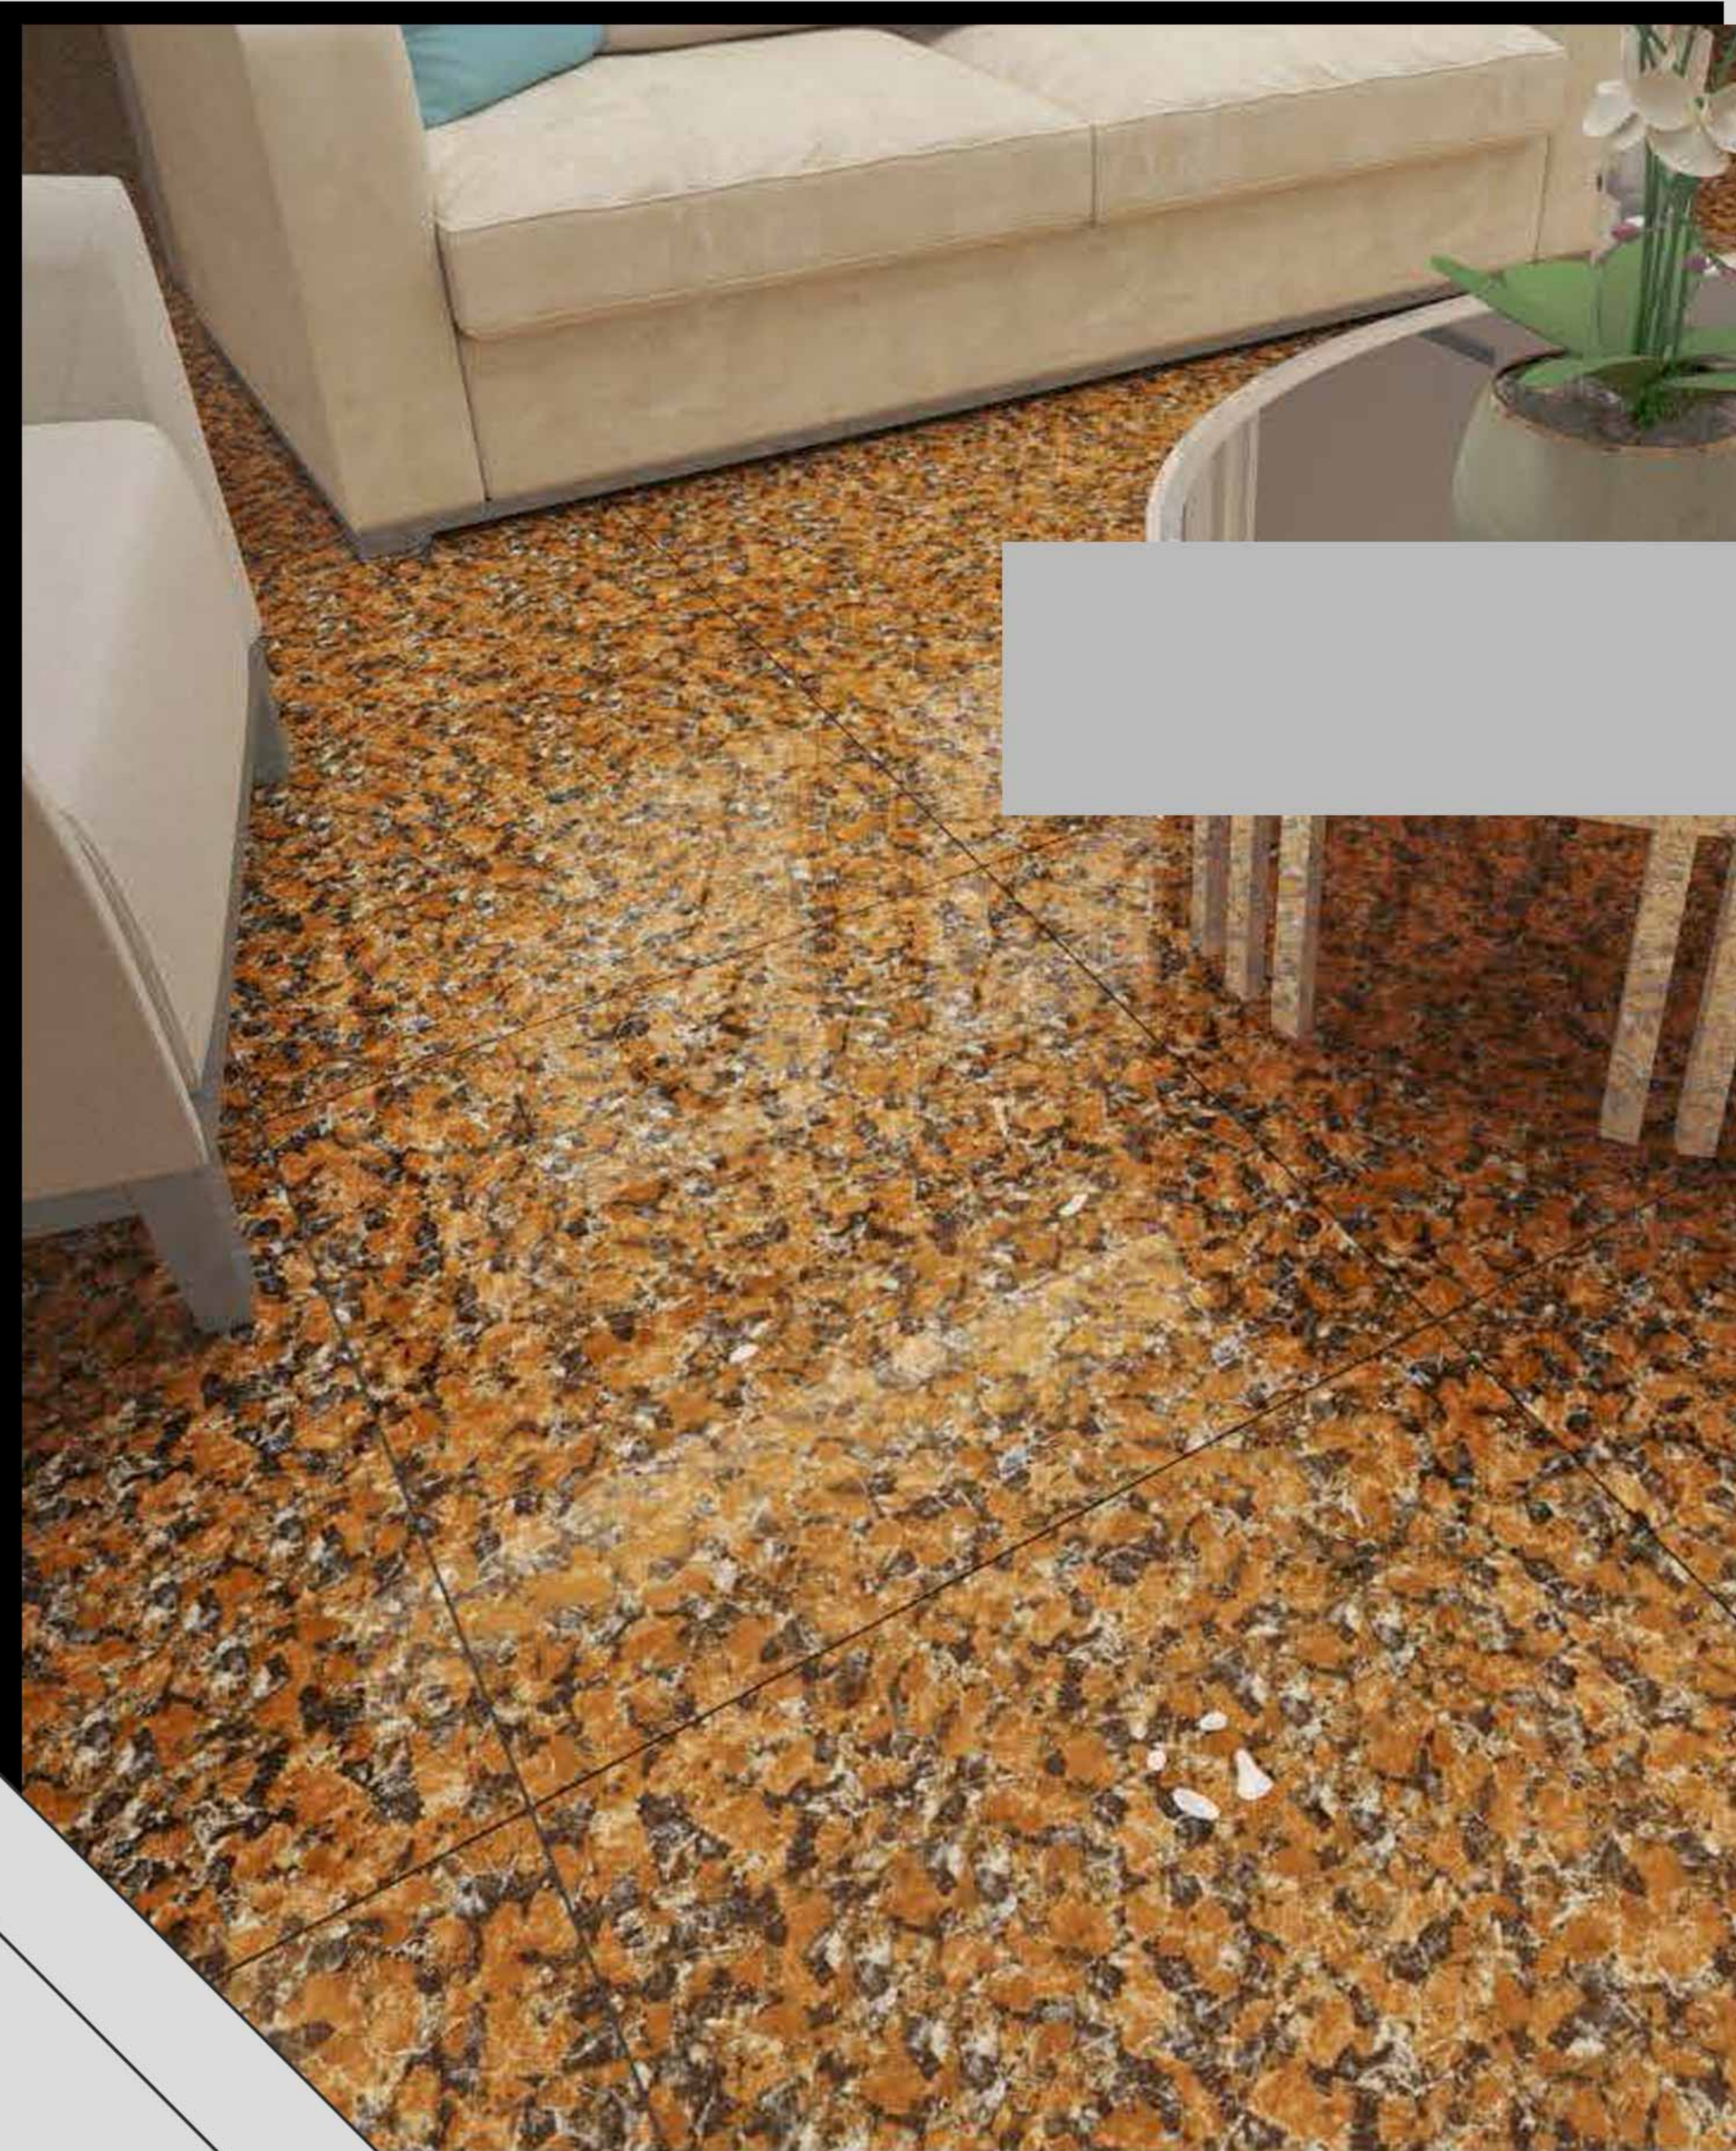

Avand

- Face: 1
- Color: White
- Punch: Simple
- Glaze: Matt

Felavia

- Face: 1
- Color: Beige
- Punch: Simple
- Glaze: Glossy

Granila02

- Face: 1
- Color: 02
- Punch: Simple
- Glaze: Glossy

Granila03

- Face: 1
- Color: 03
- Punch: Simple
- Glaze: Glossy