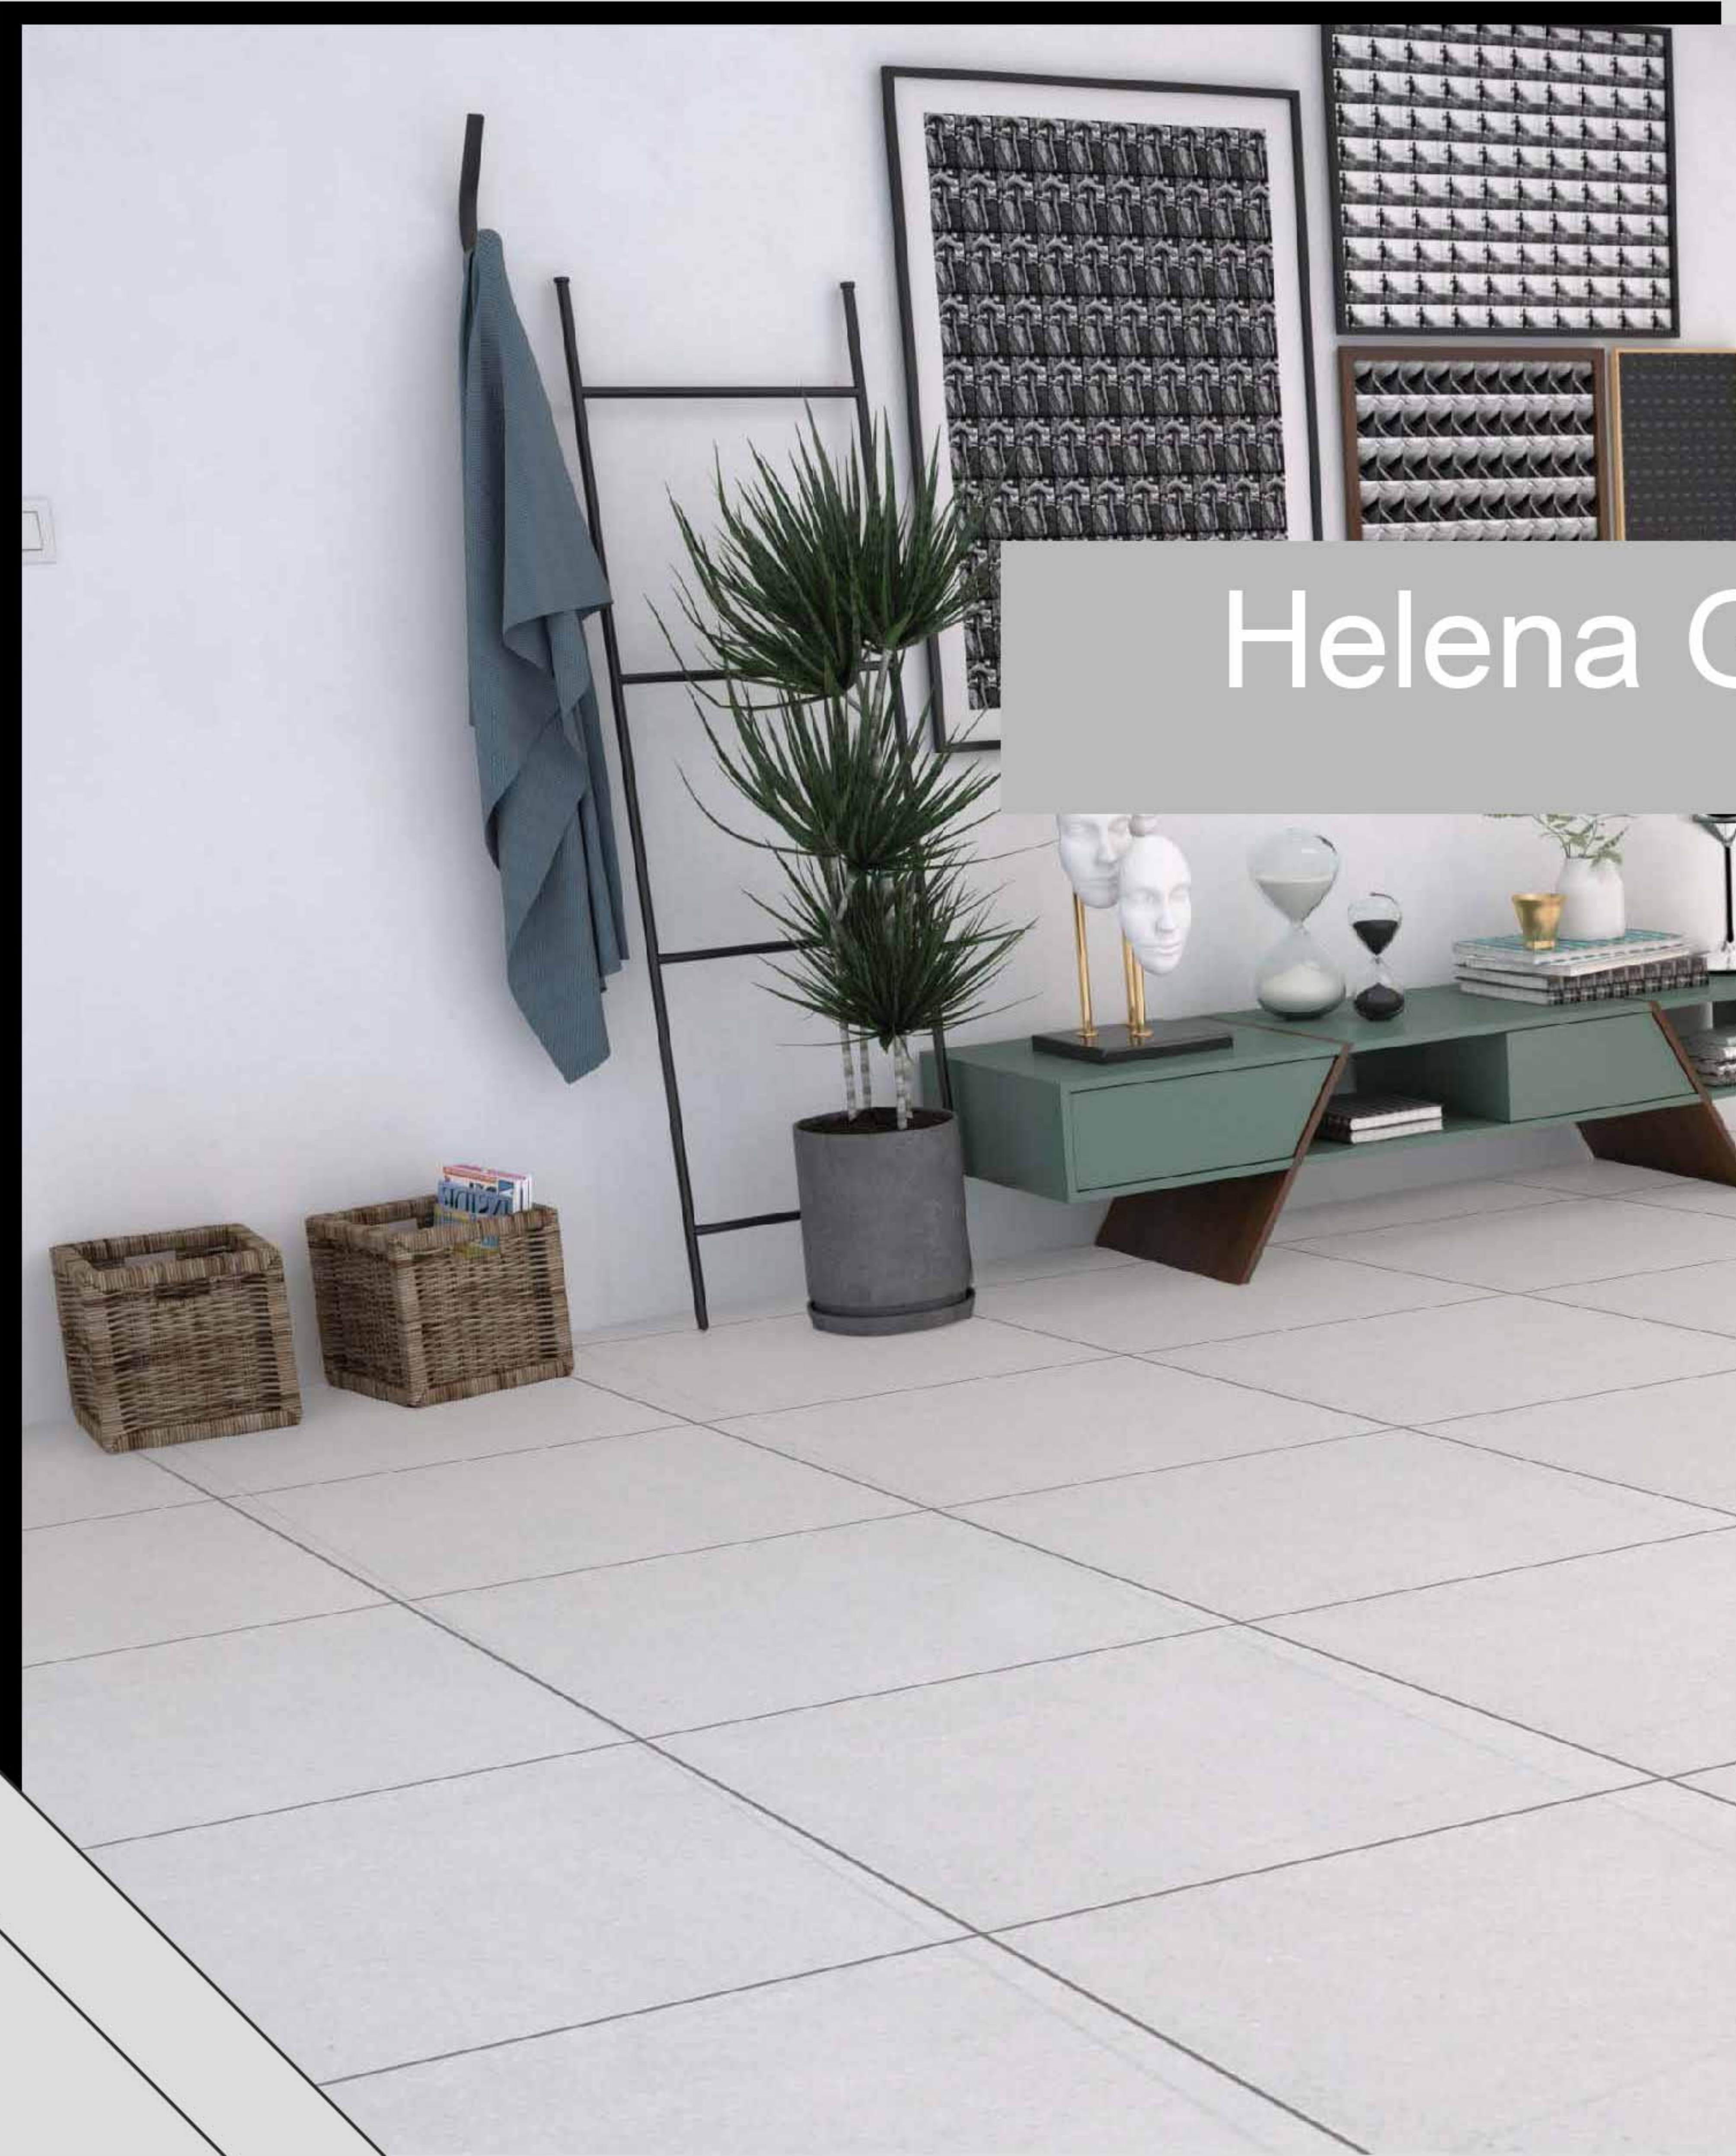

Helena Gray matte