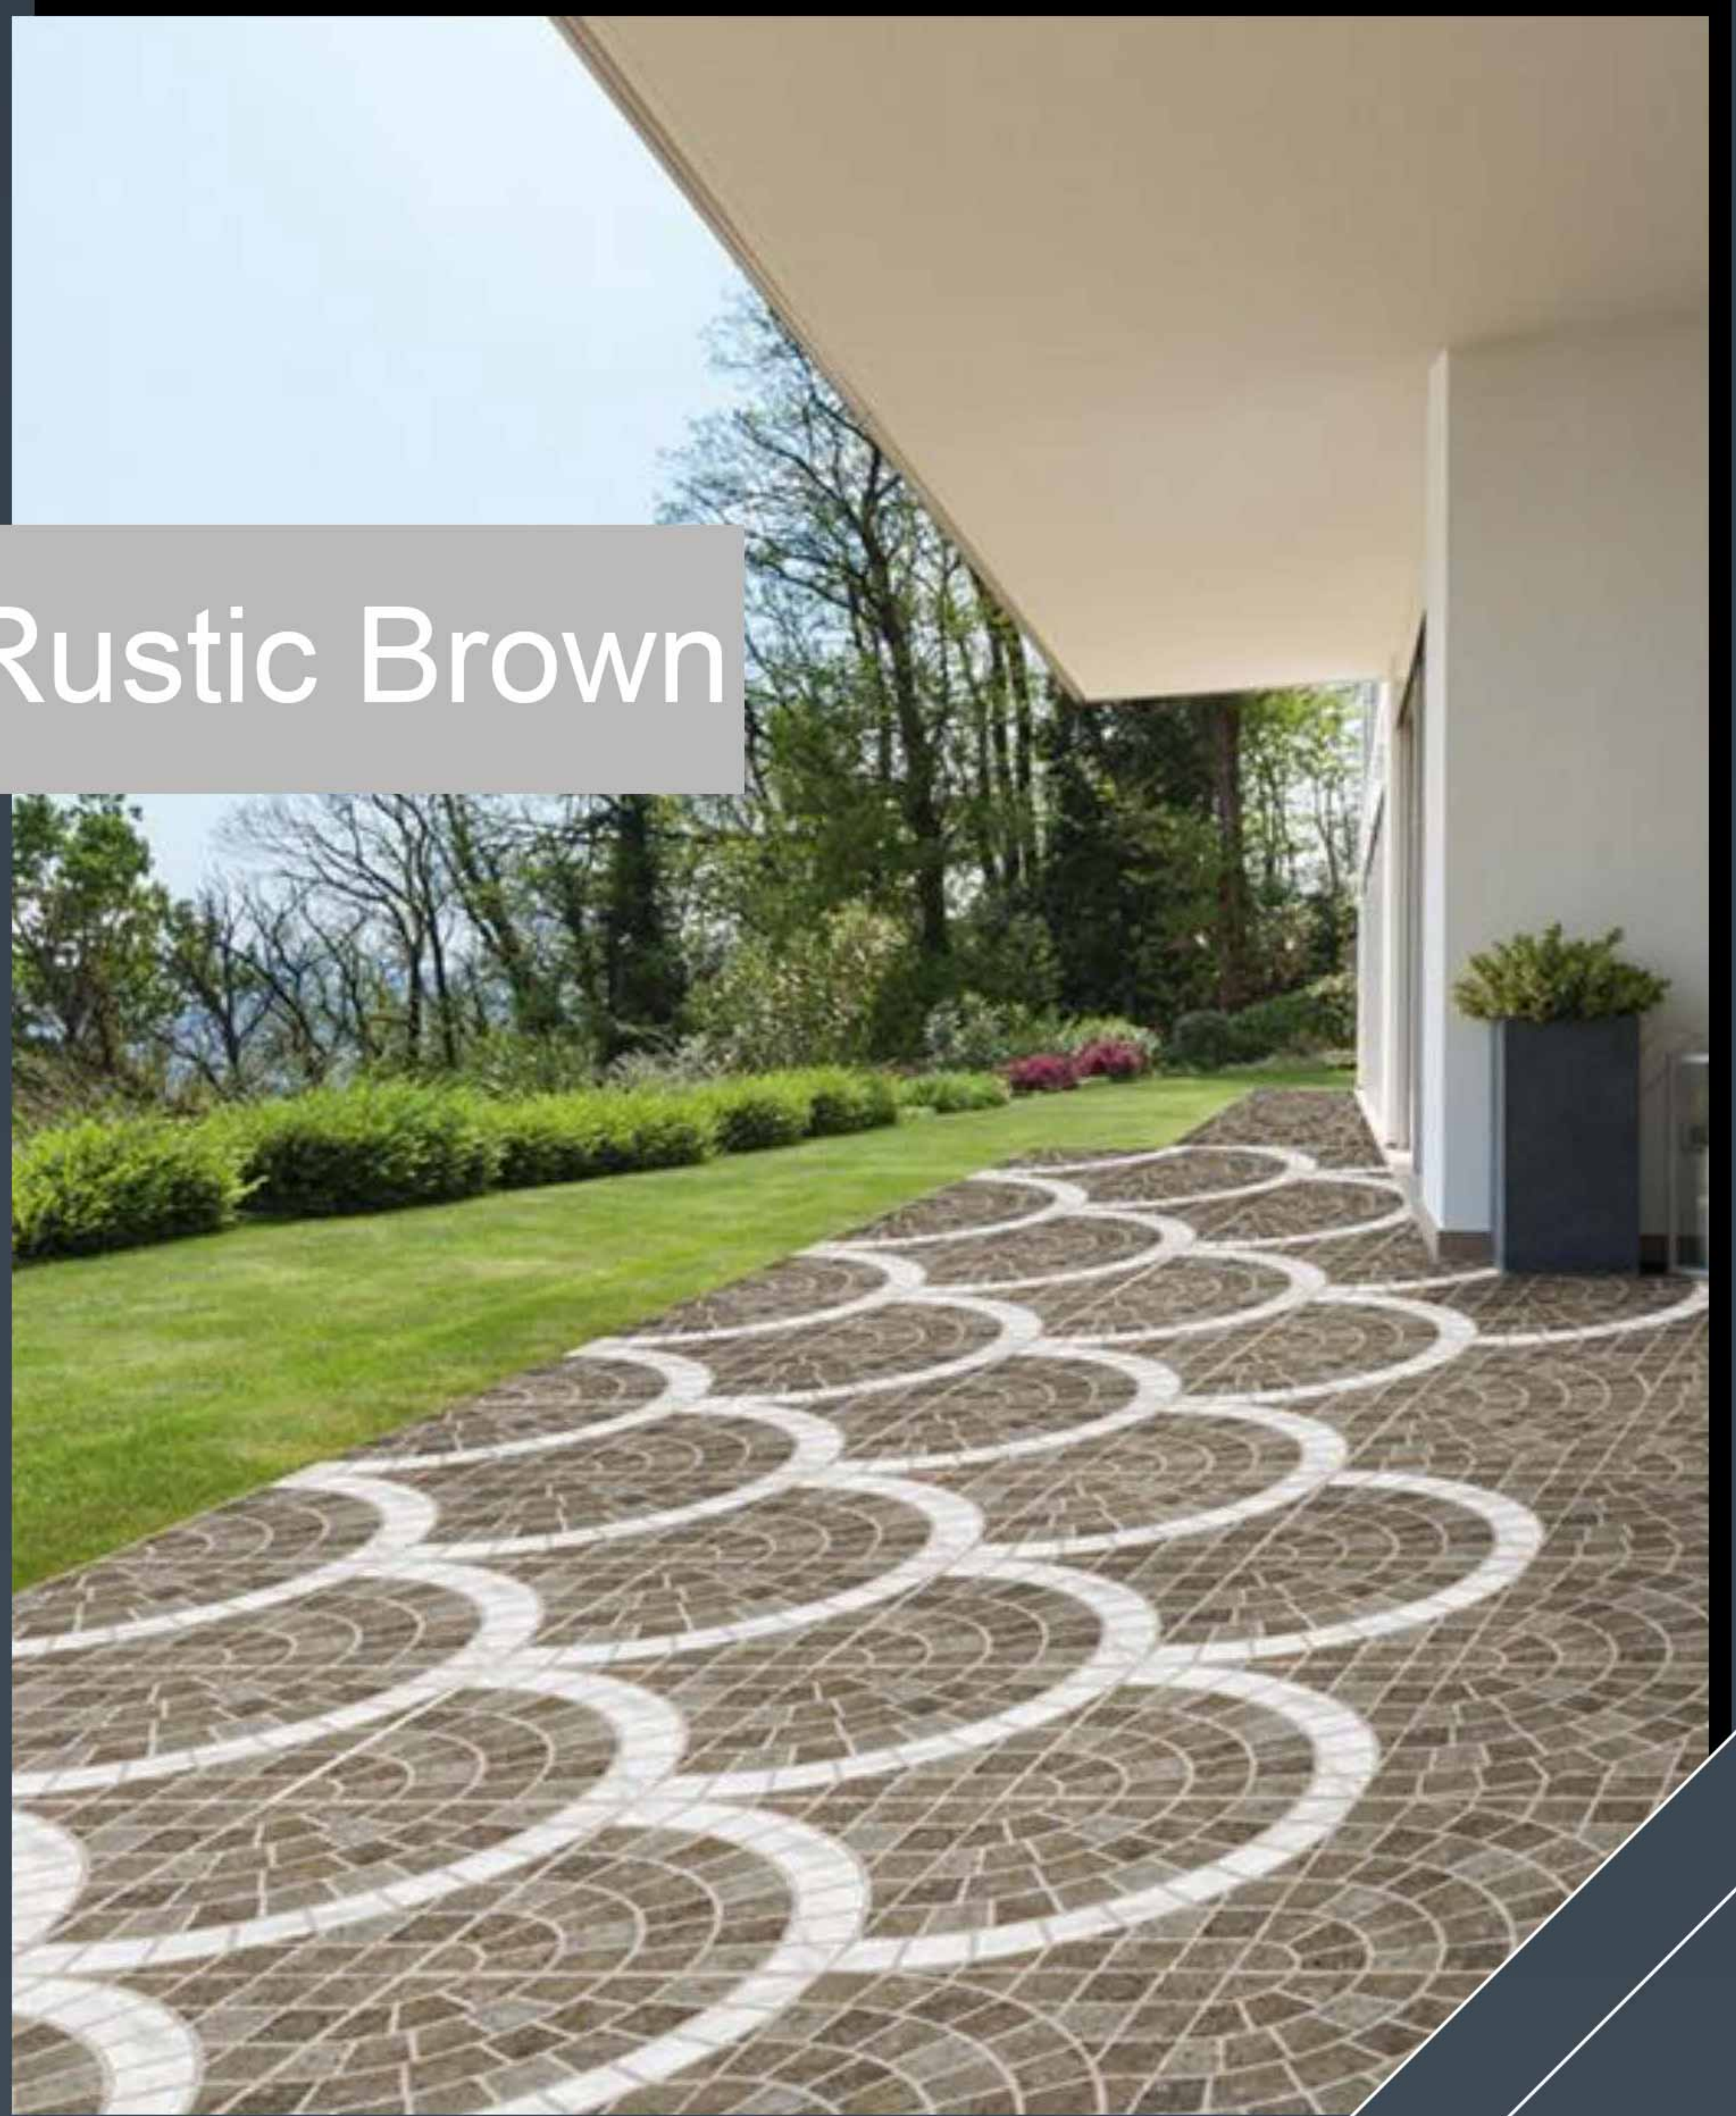

Vito Sugar Rustic Brown