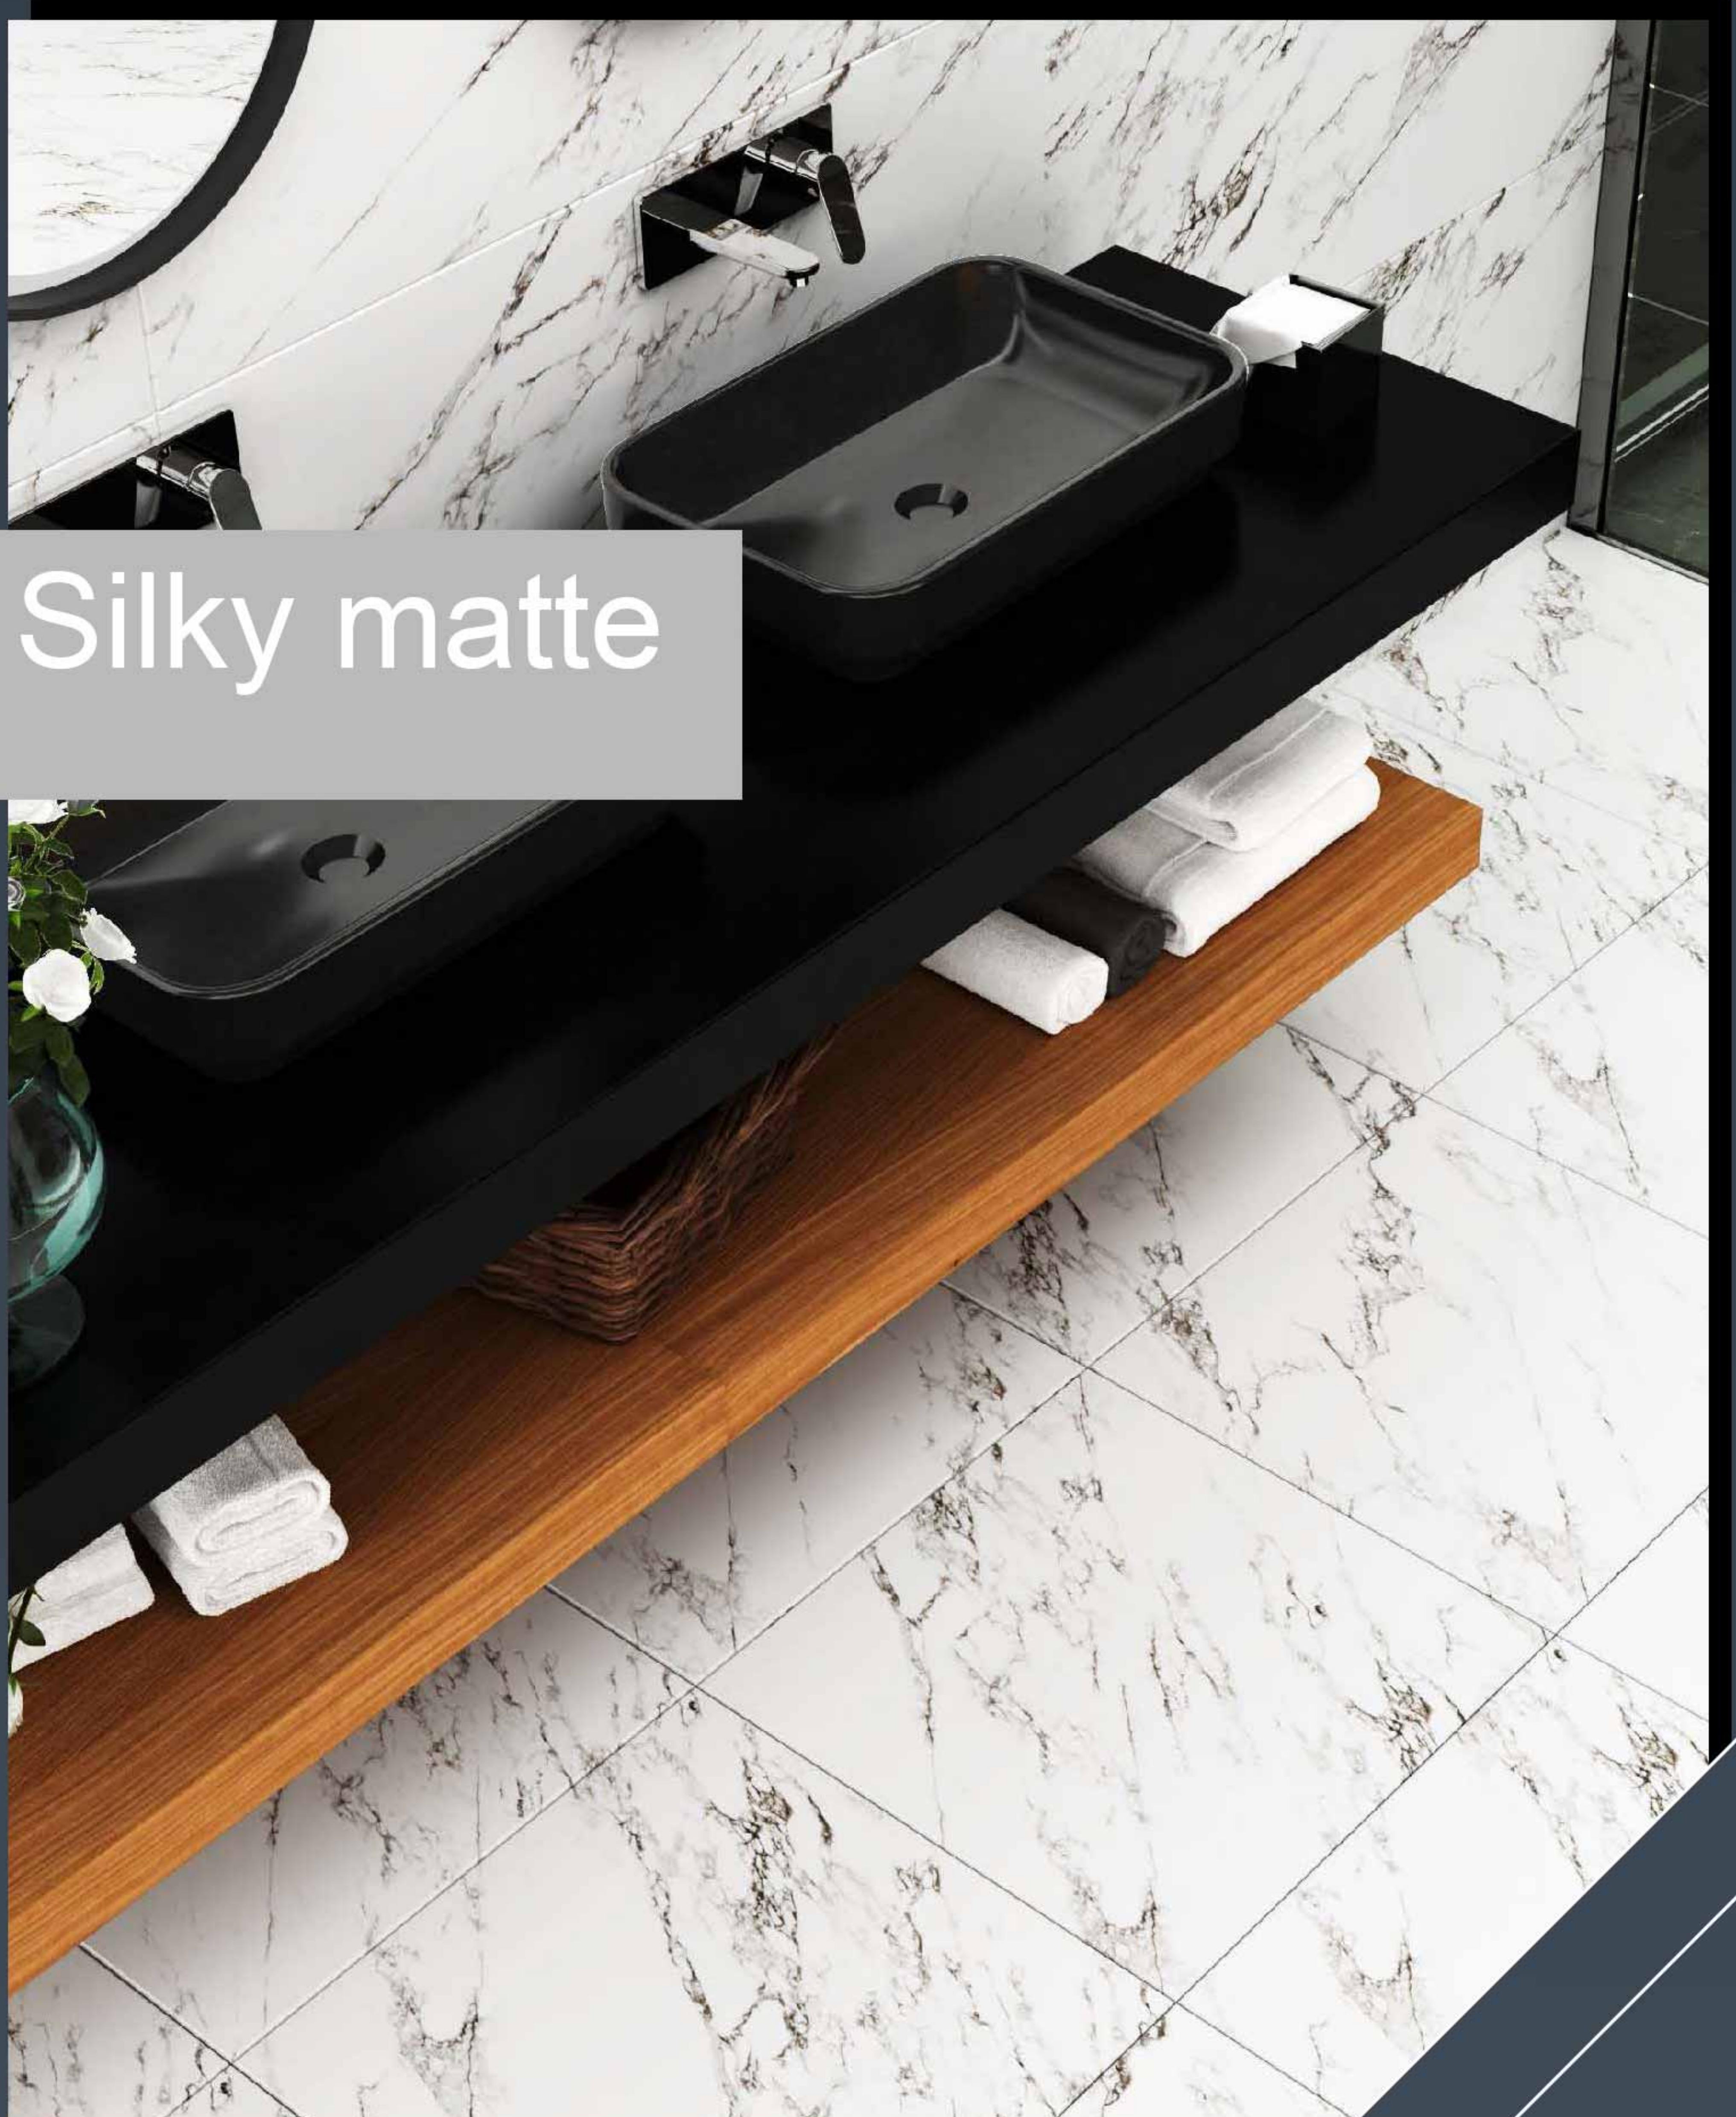

Rosalyn Silky matte