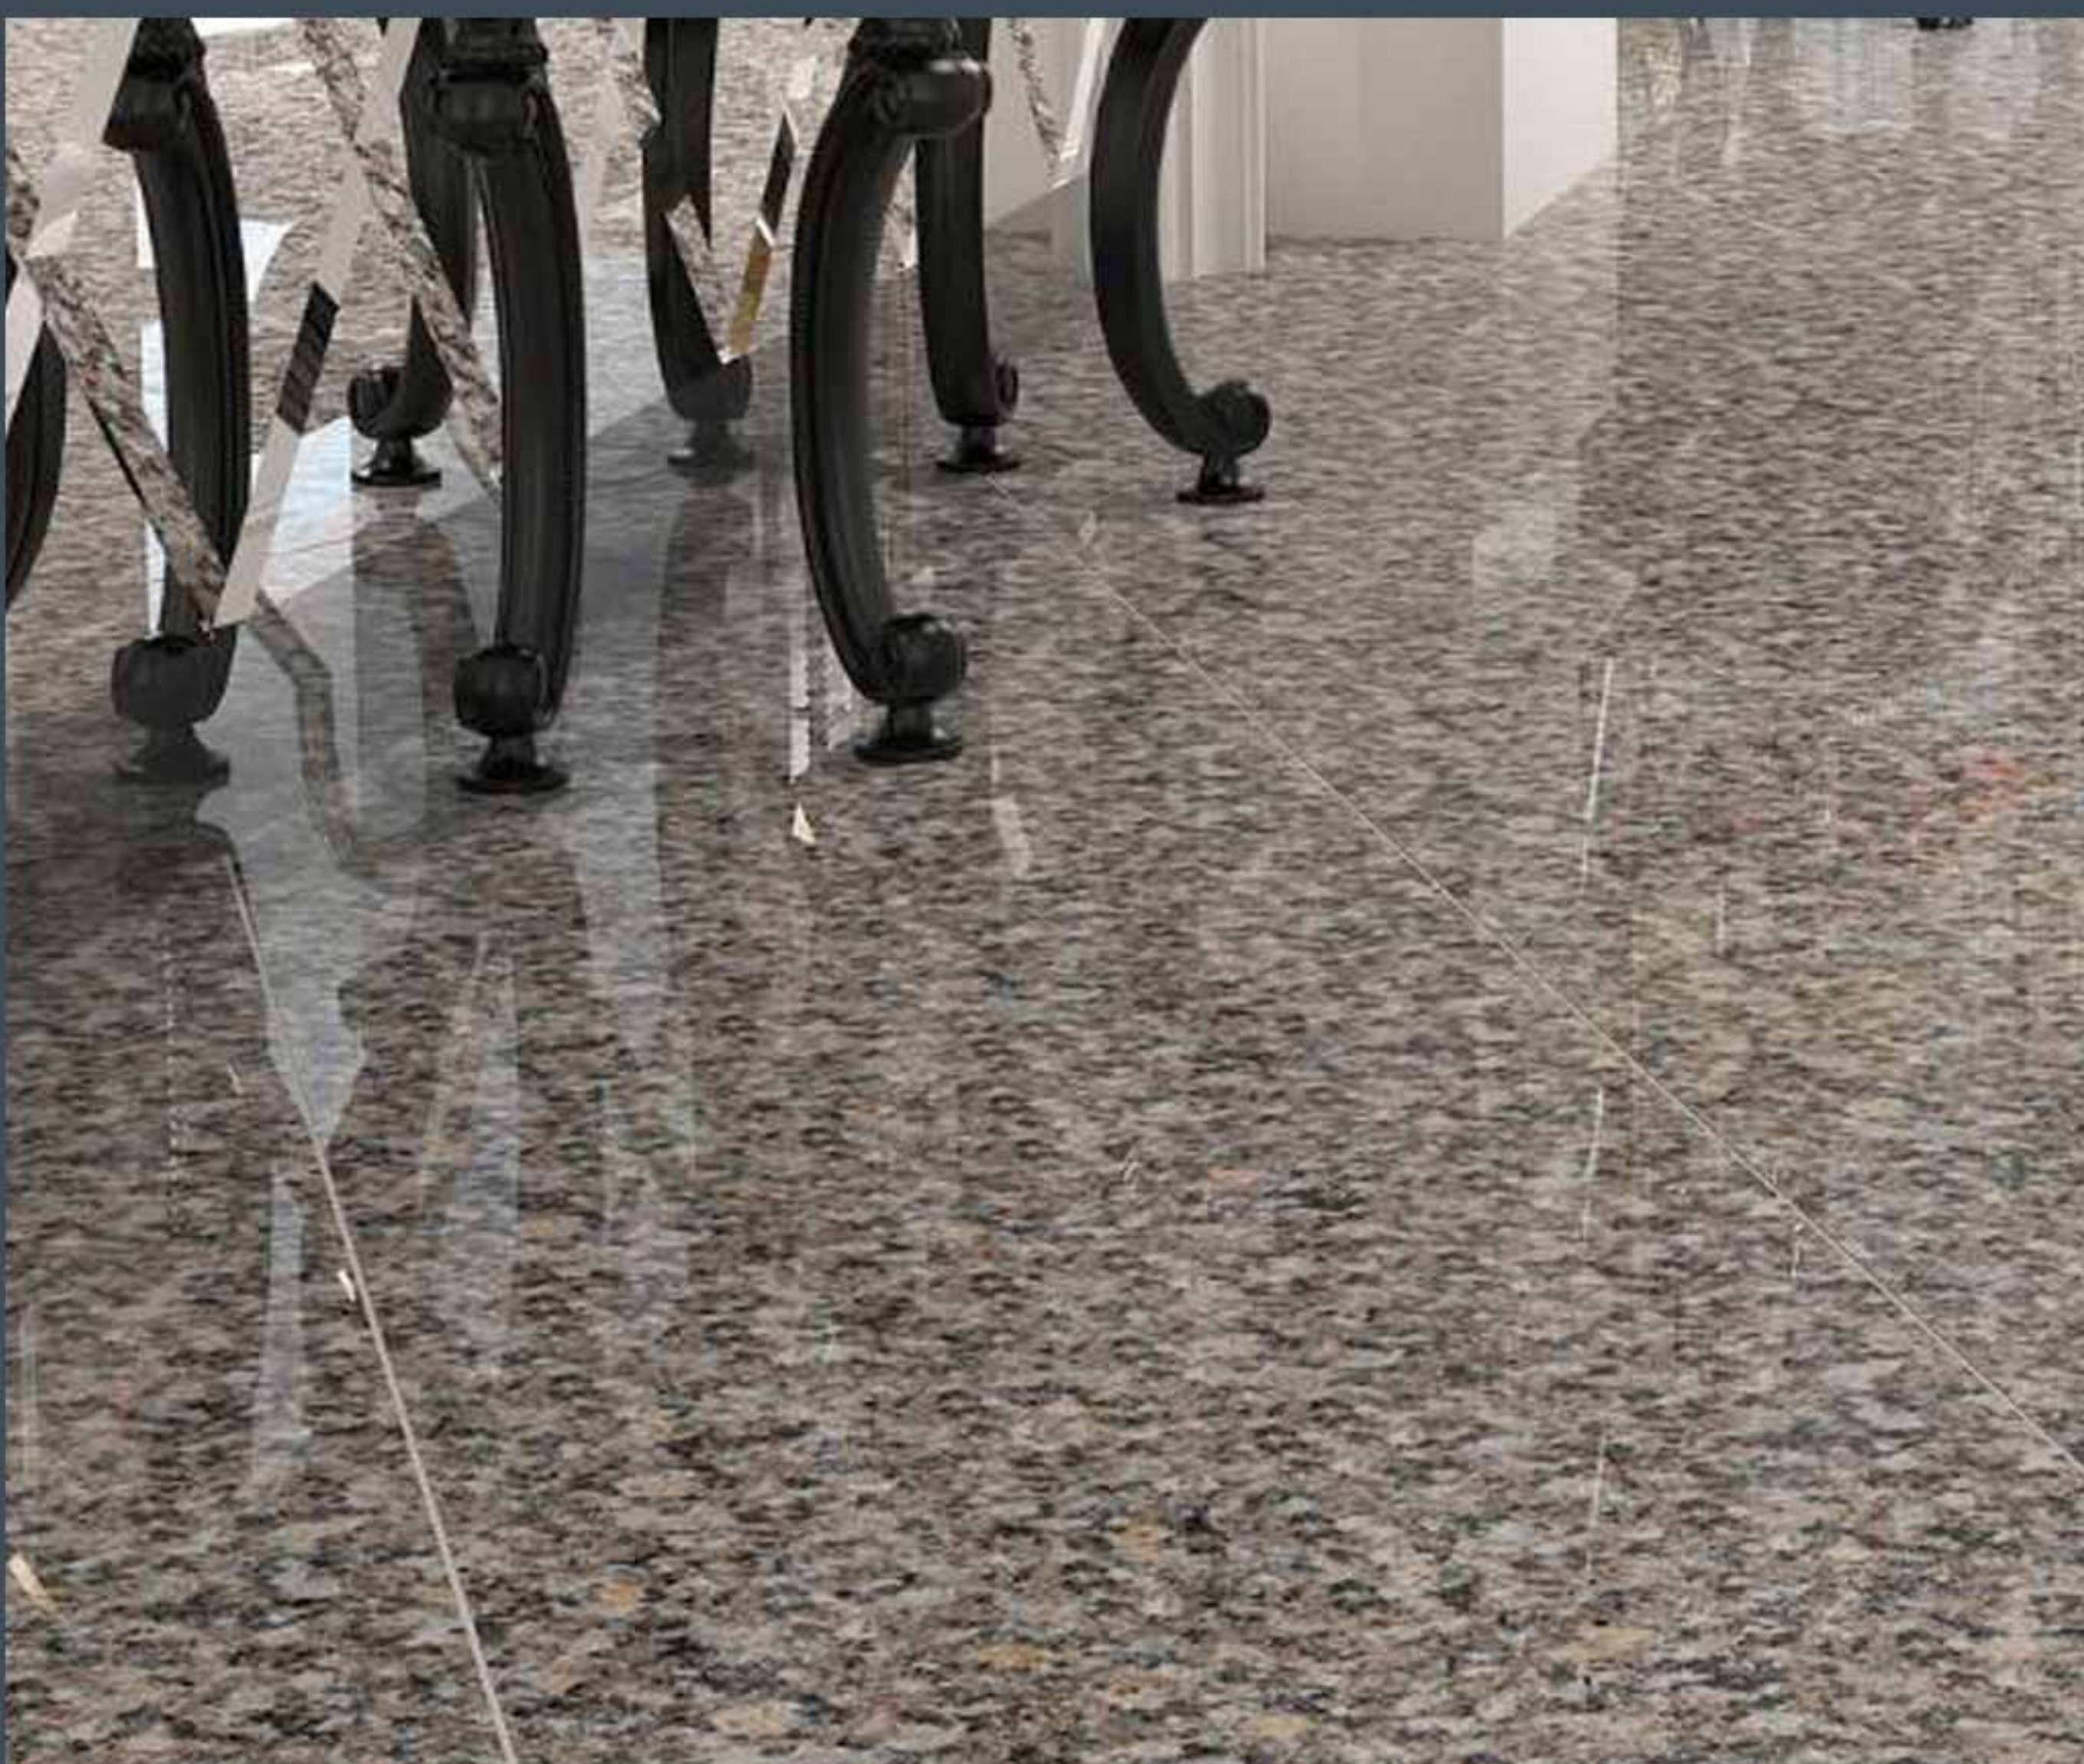

Valeria

- Face: 1
- Color: Gray
- Punch: Simple
- Glaze: Glossy