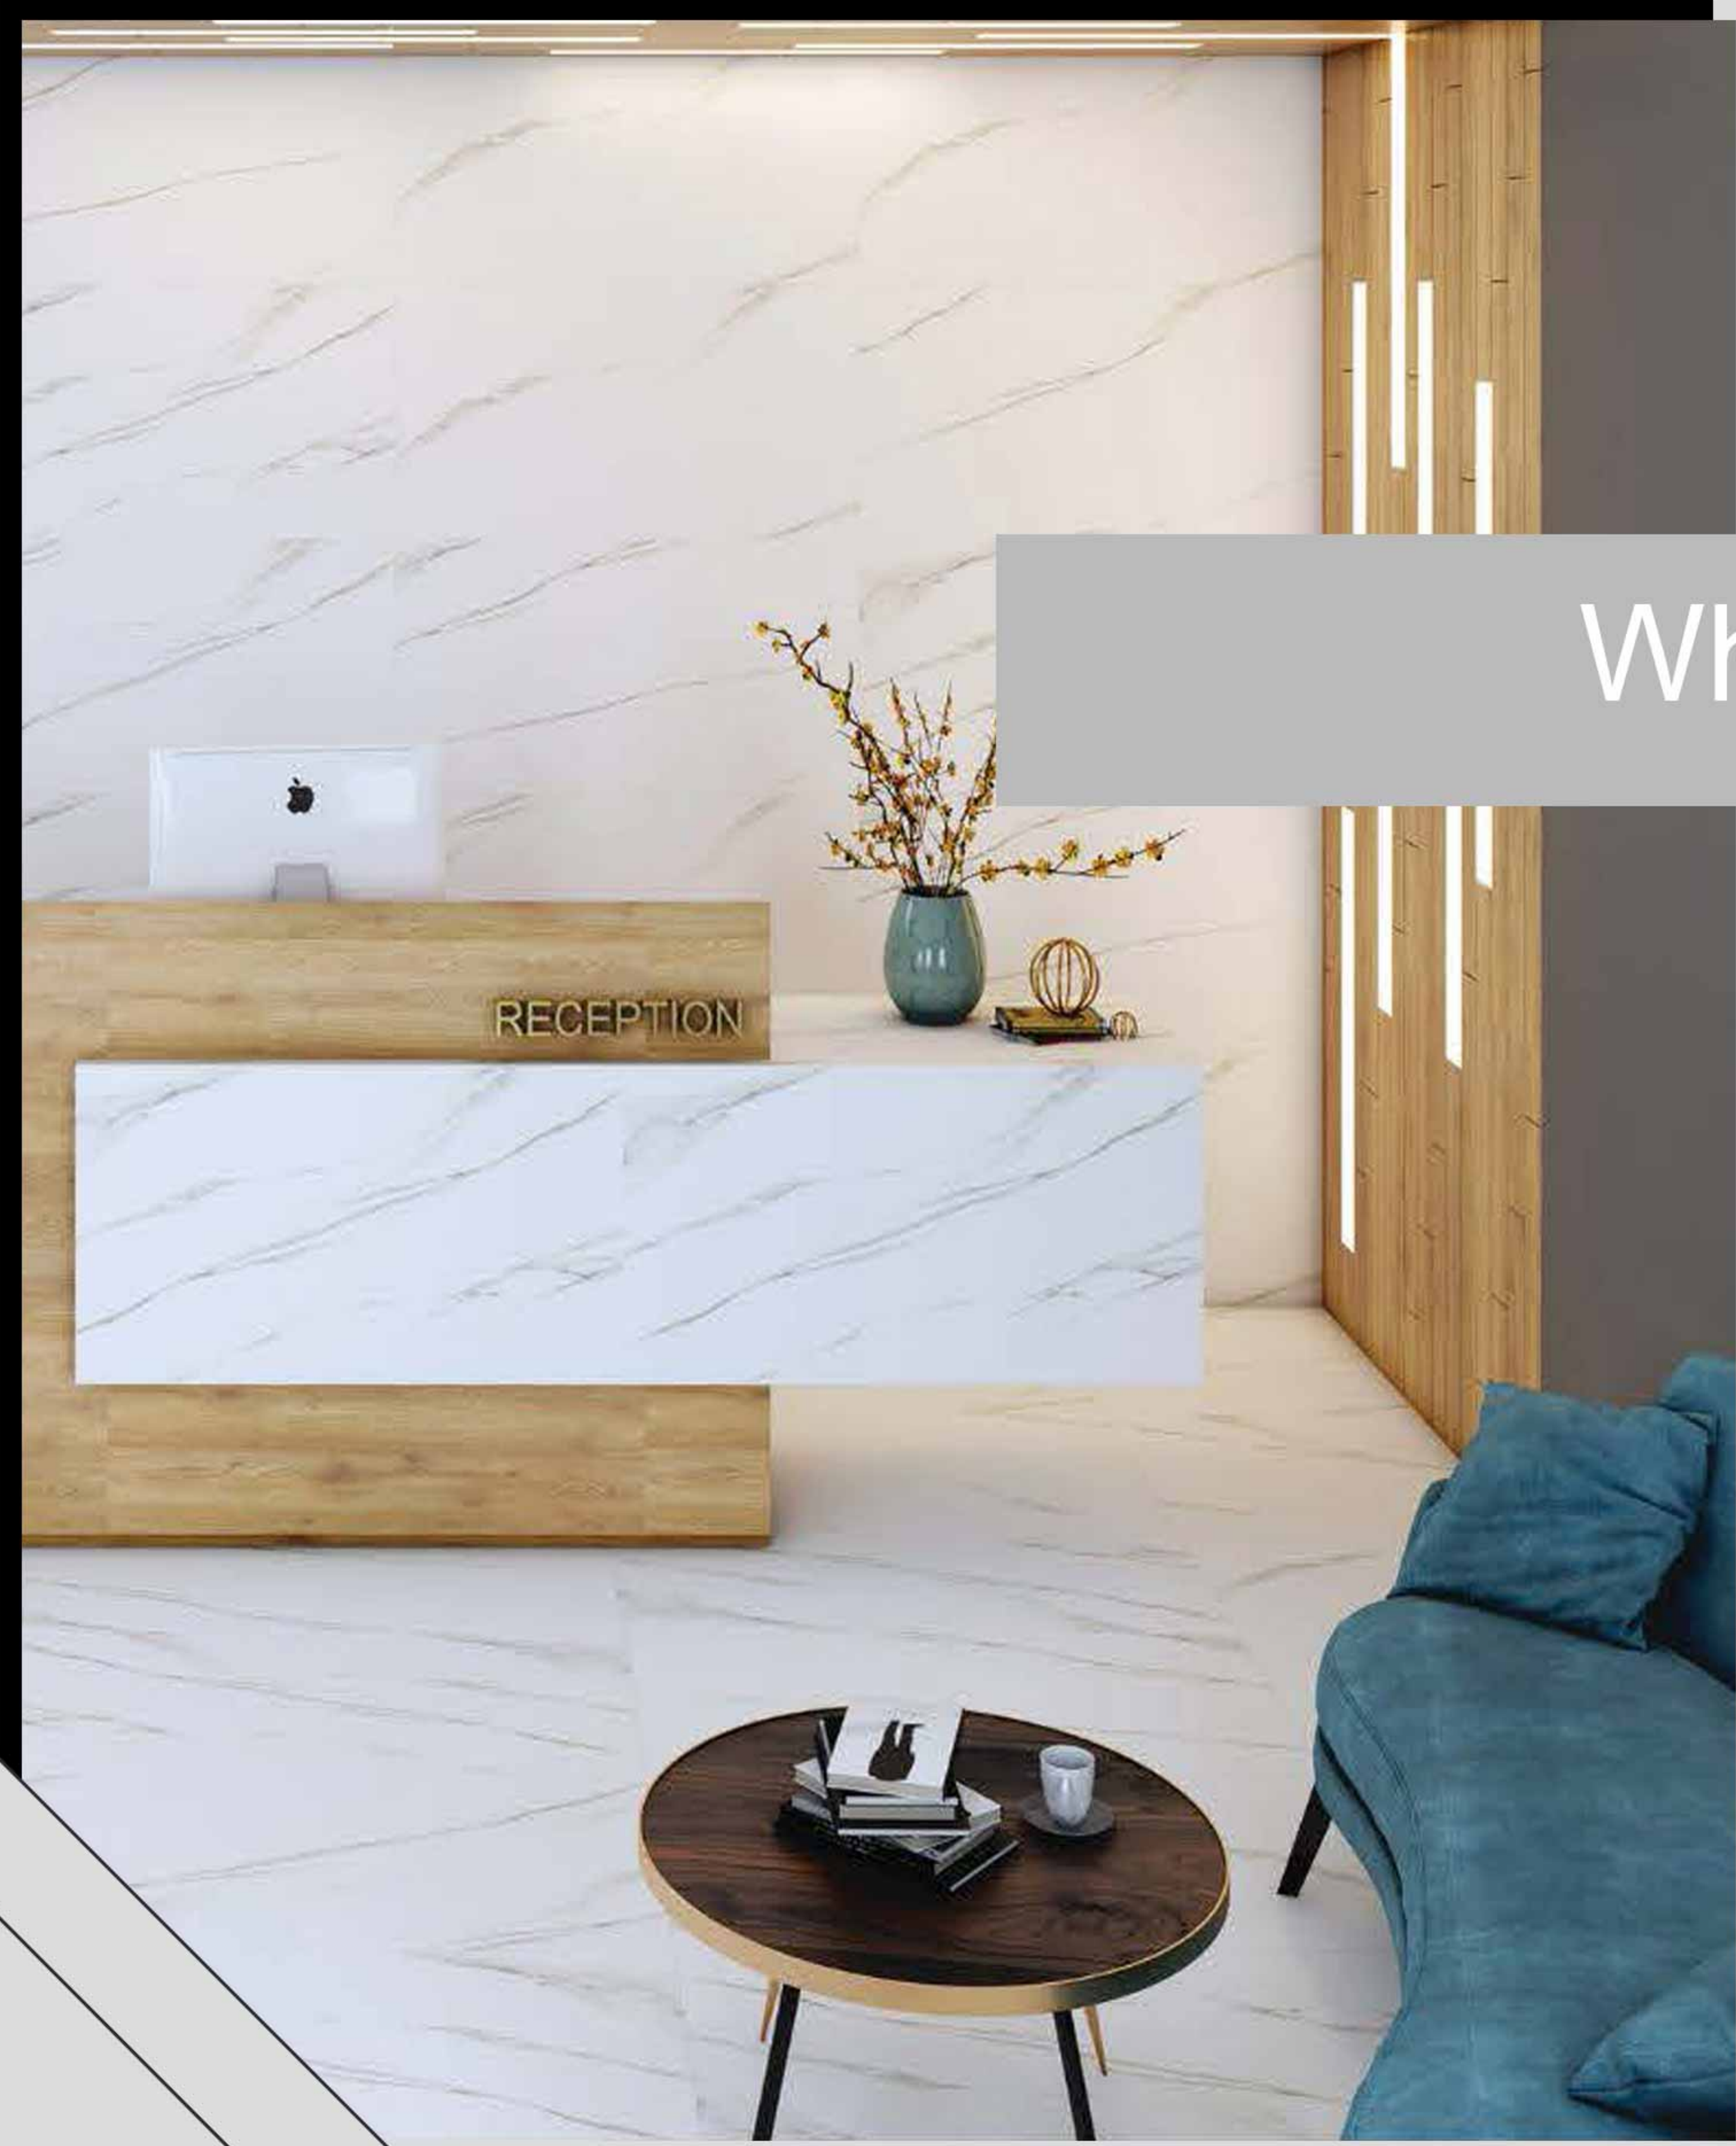

Artland light

- Face: 6
- Color: White
- Punch: Rustic
- Glaze: Matt

Artland Dark

- Face: 6
- Color: Gray
- Punch: Rustic
- Glaze: Matt

White Marble

- Face: 6
- Color: White
- Punch: flat
- Glaze: Matt

Unpolished Glazed Porcelain 60×60 cm