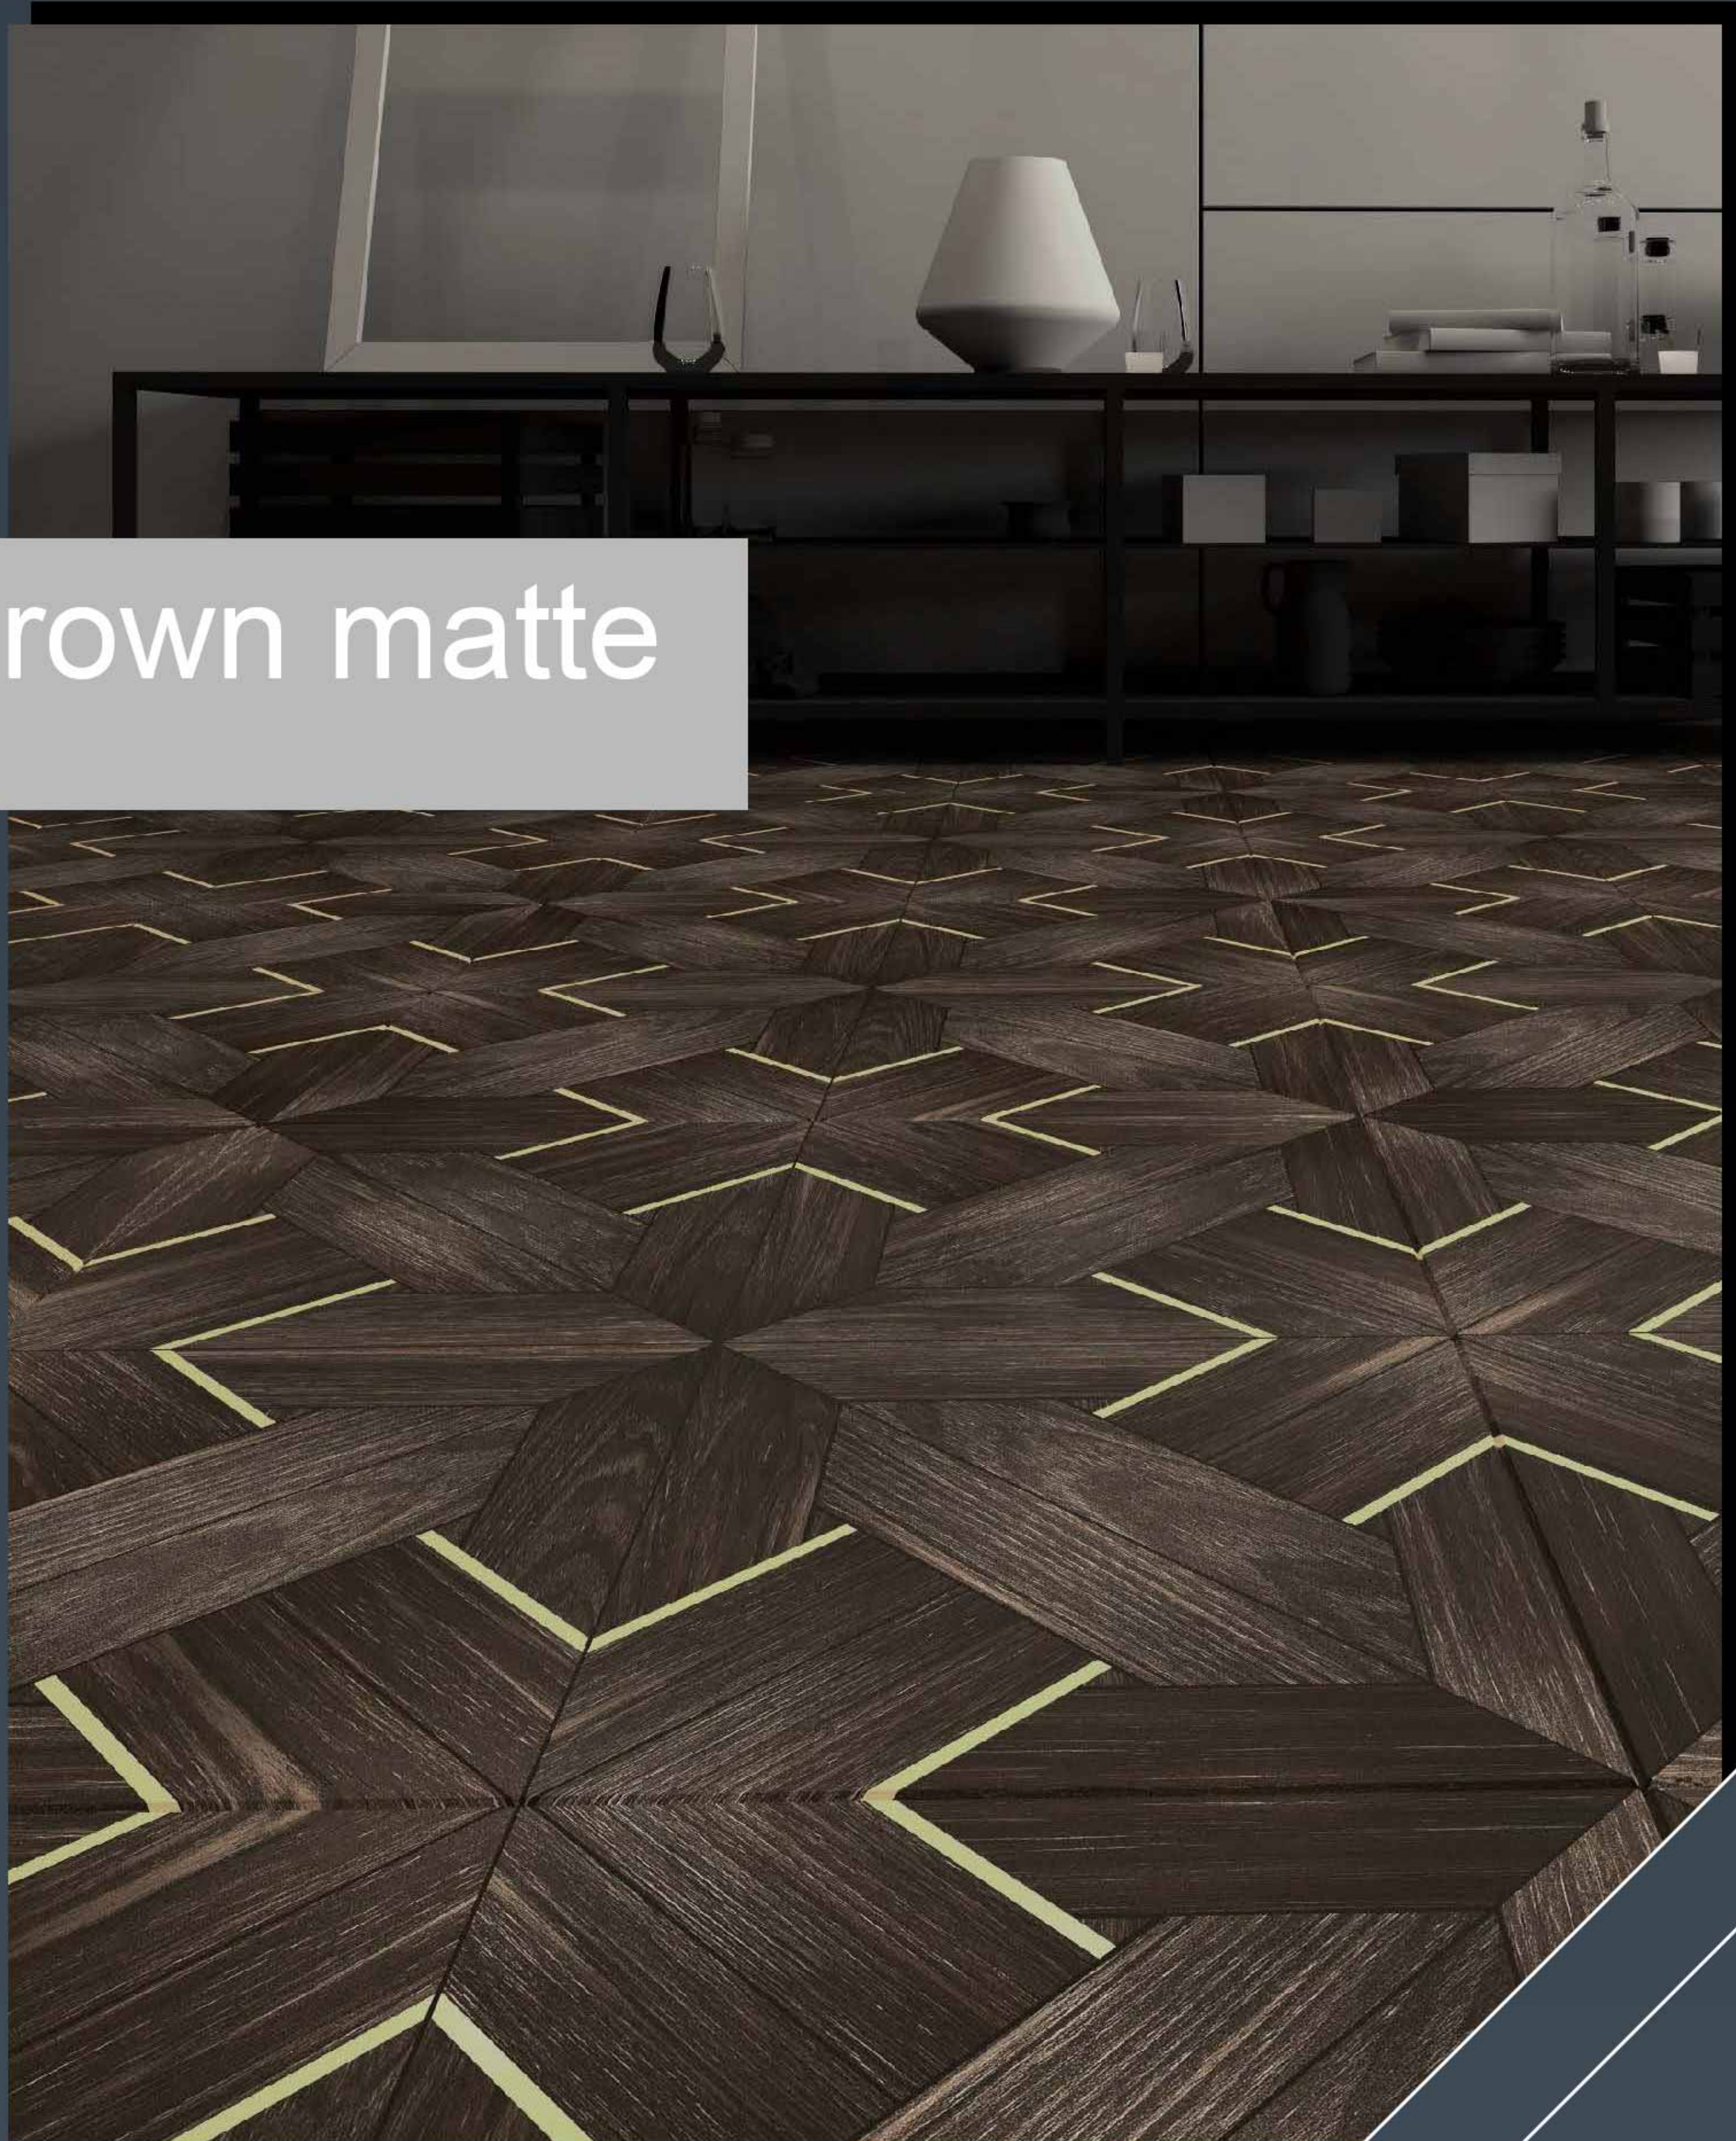

Abnoos Brown matte