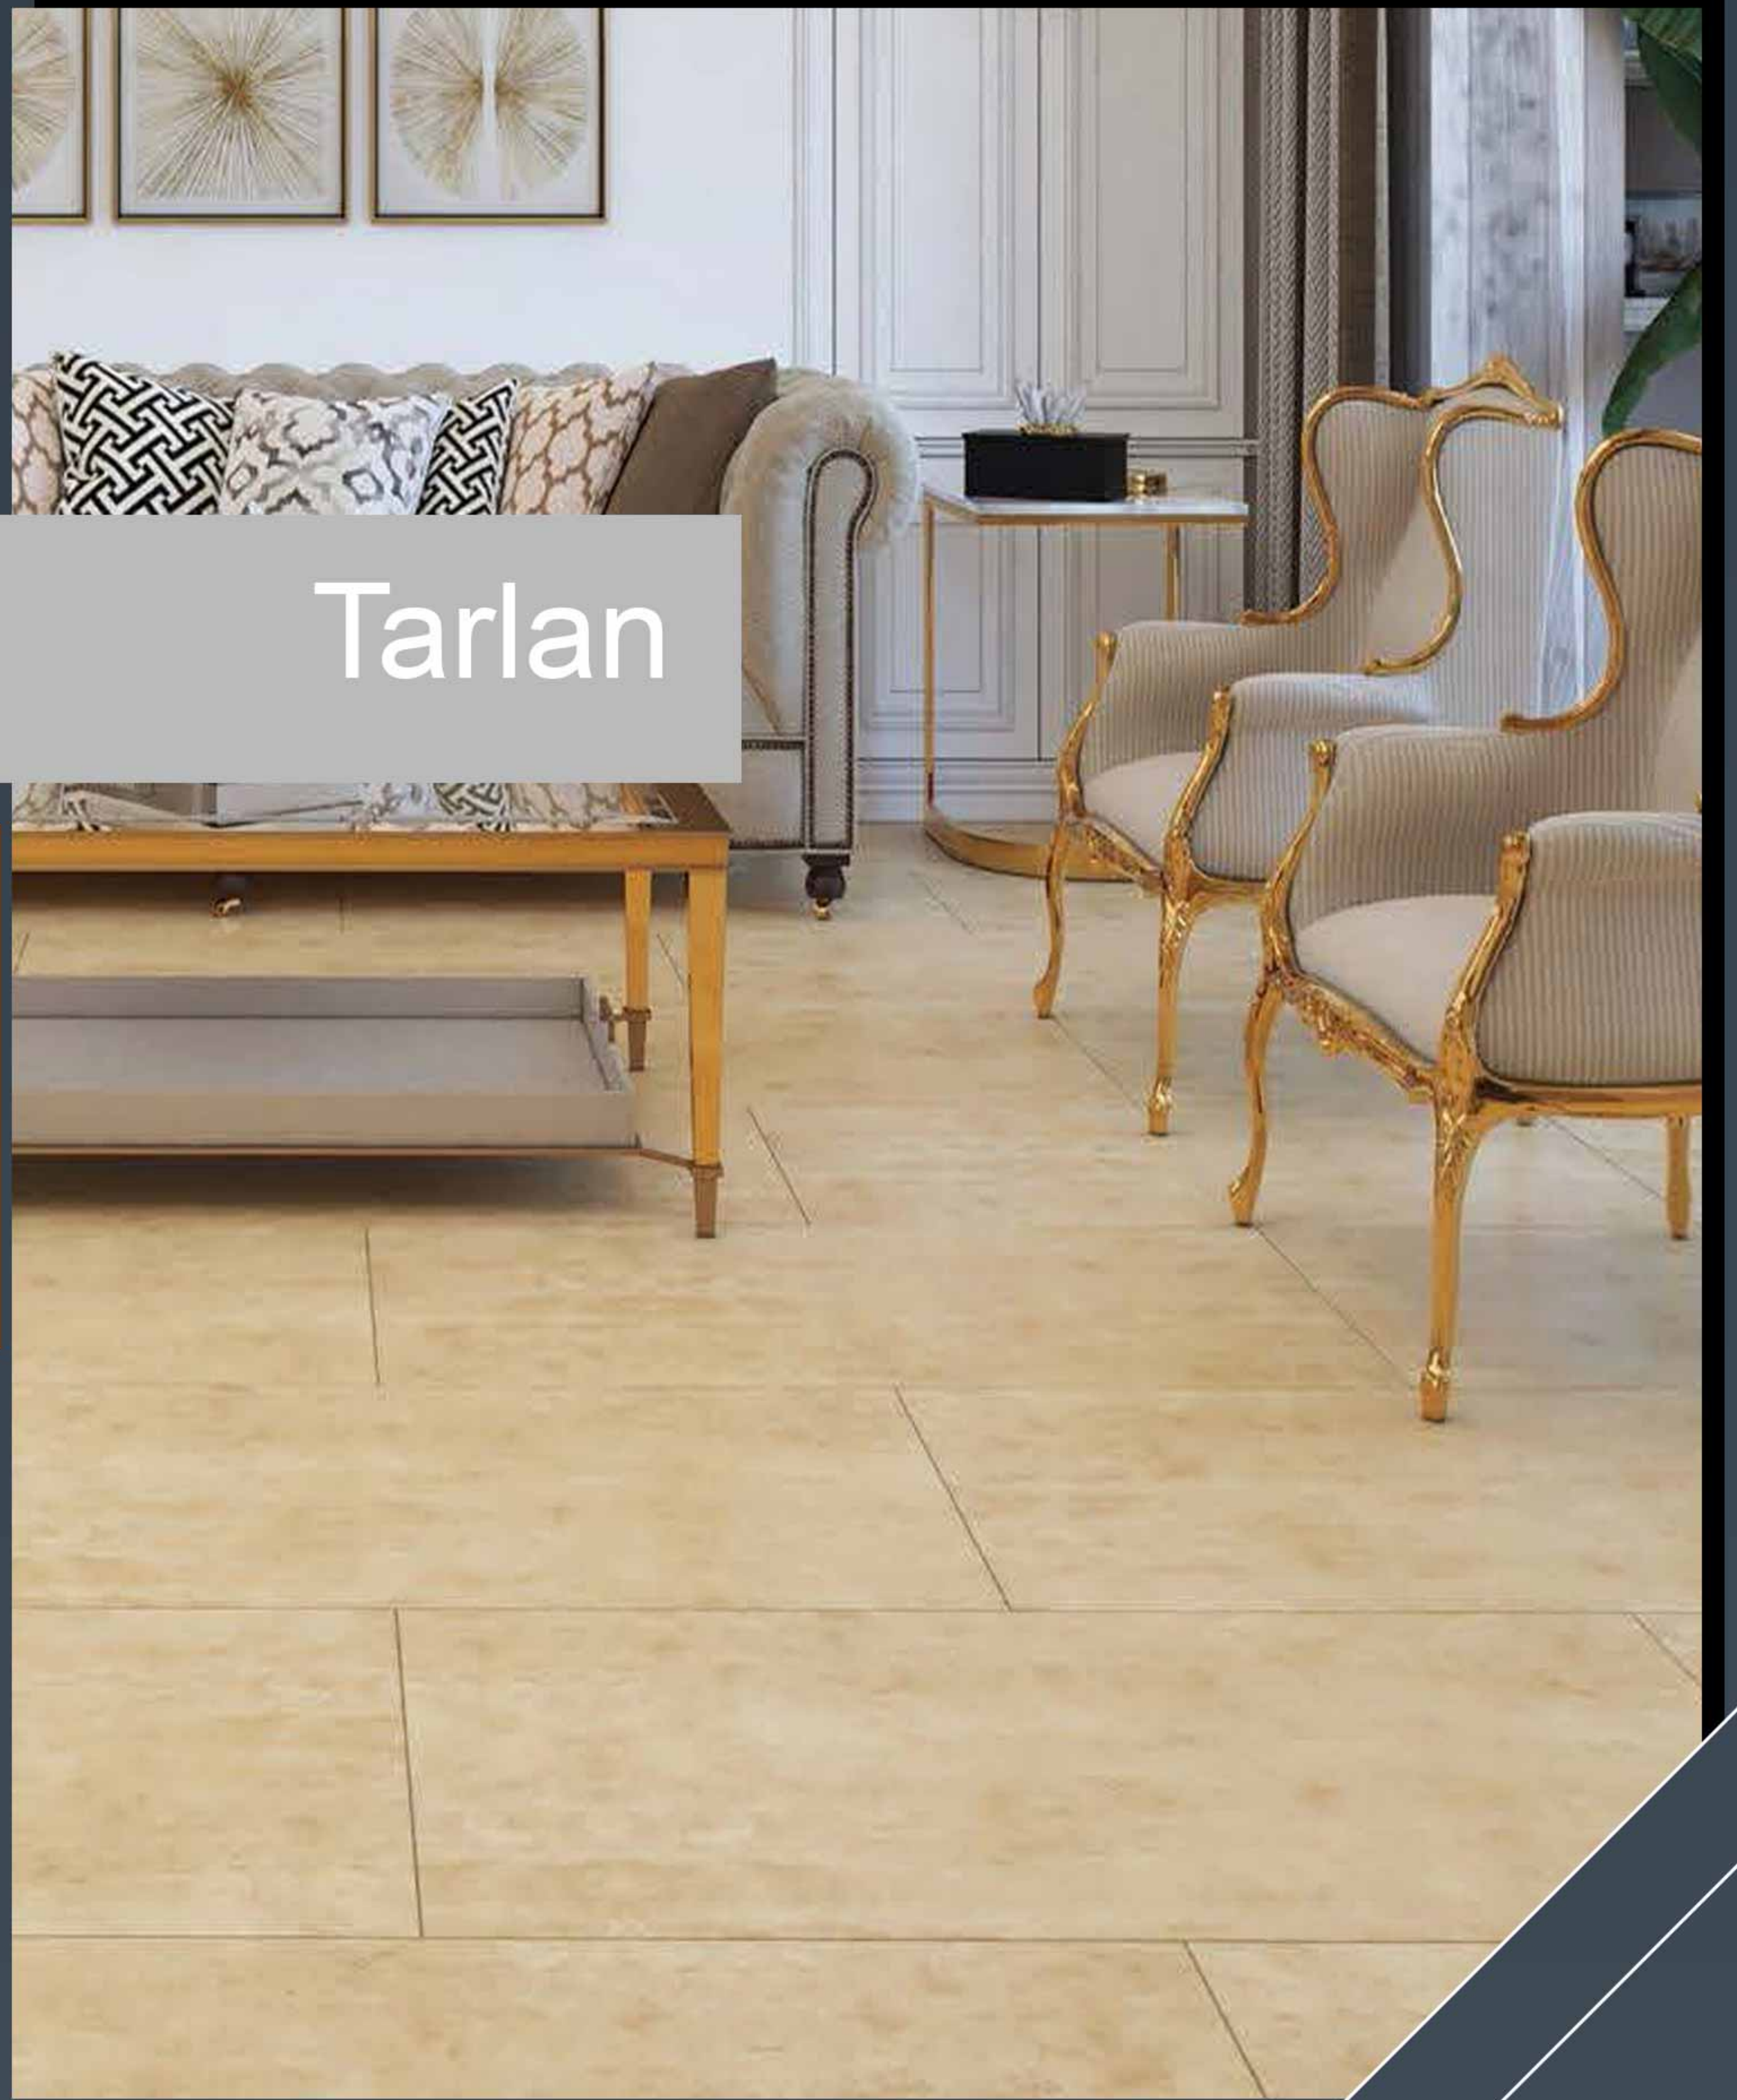

Tarlan

- Face: 4
- Color: Beige
- Punch: Flat
- Glaze: Matt