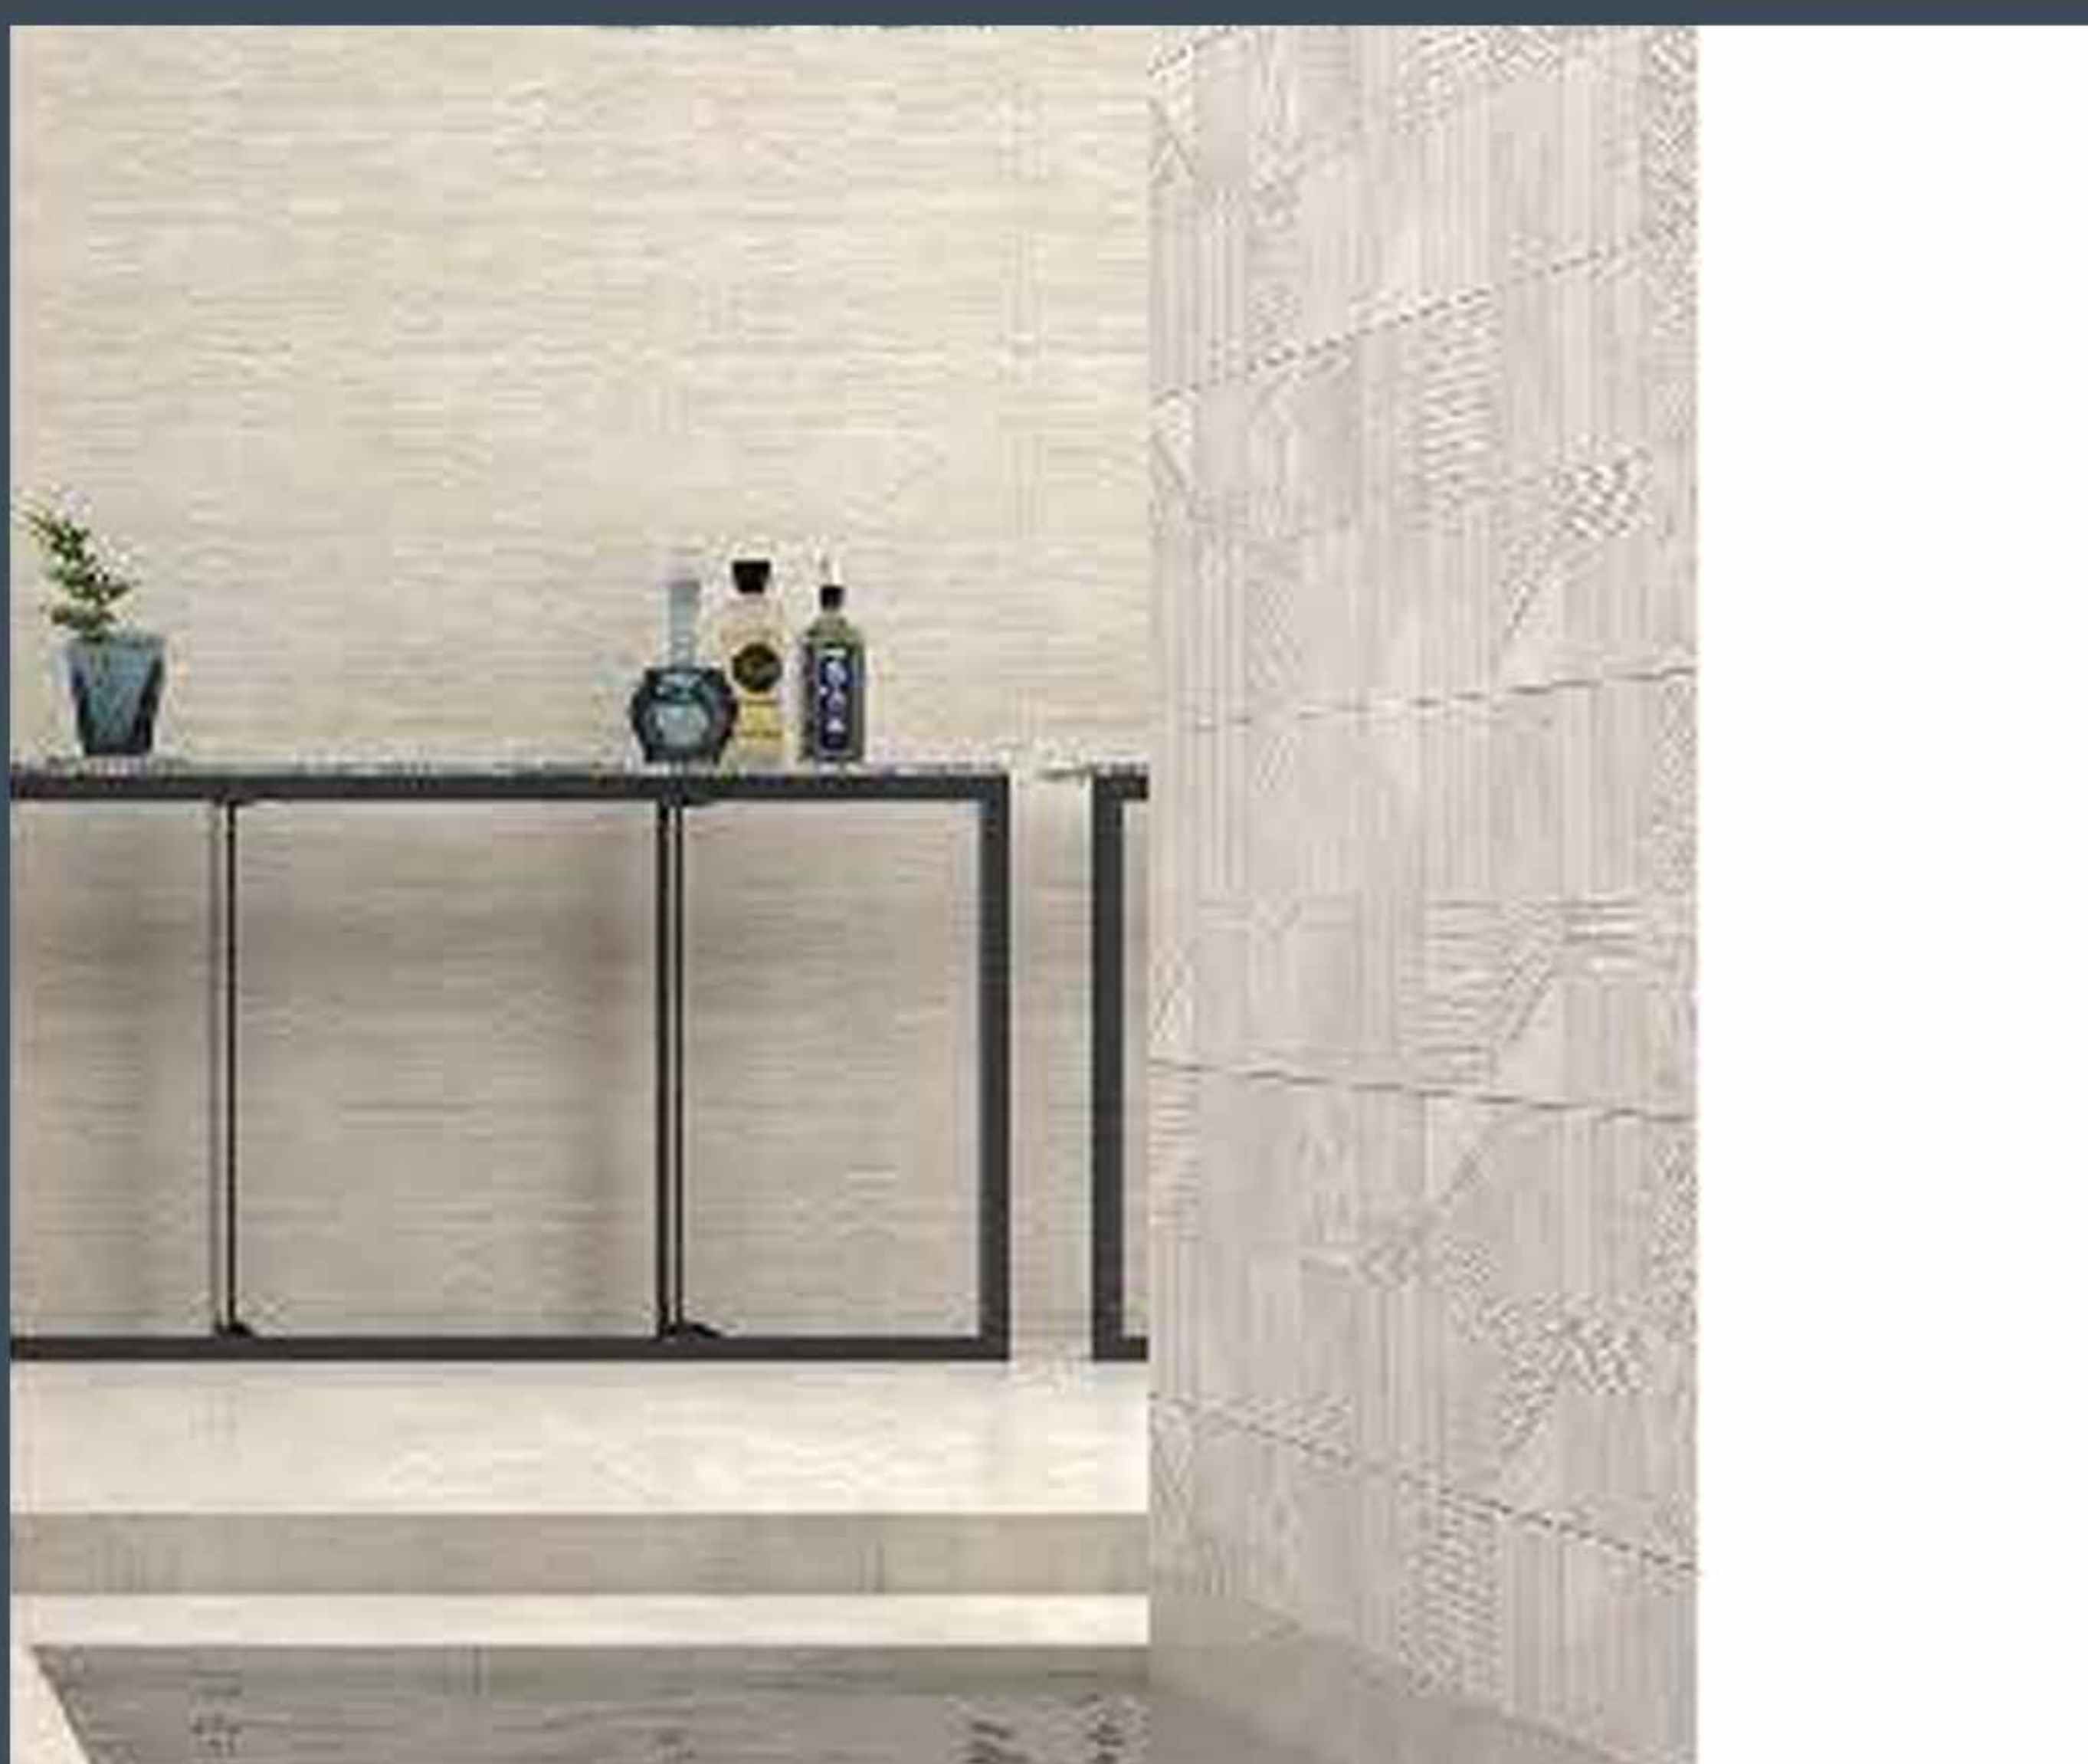

Lancome Design