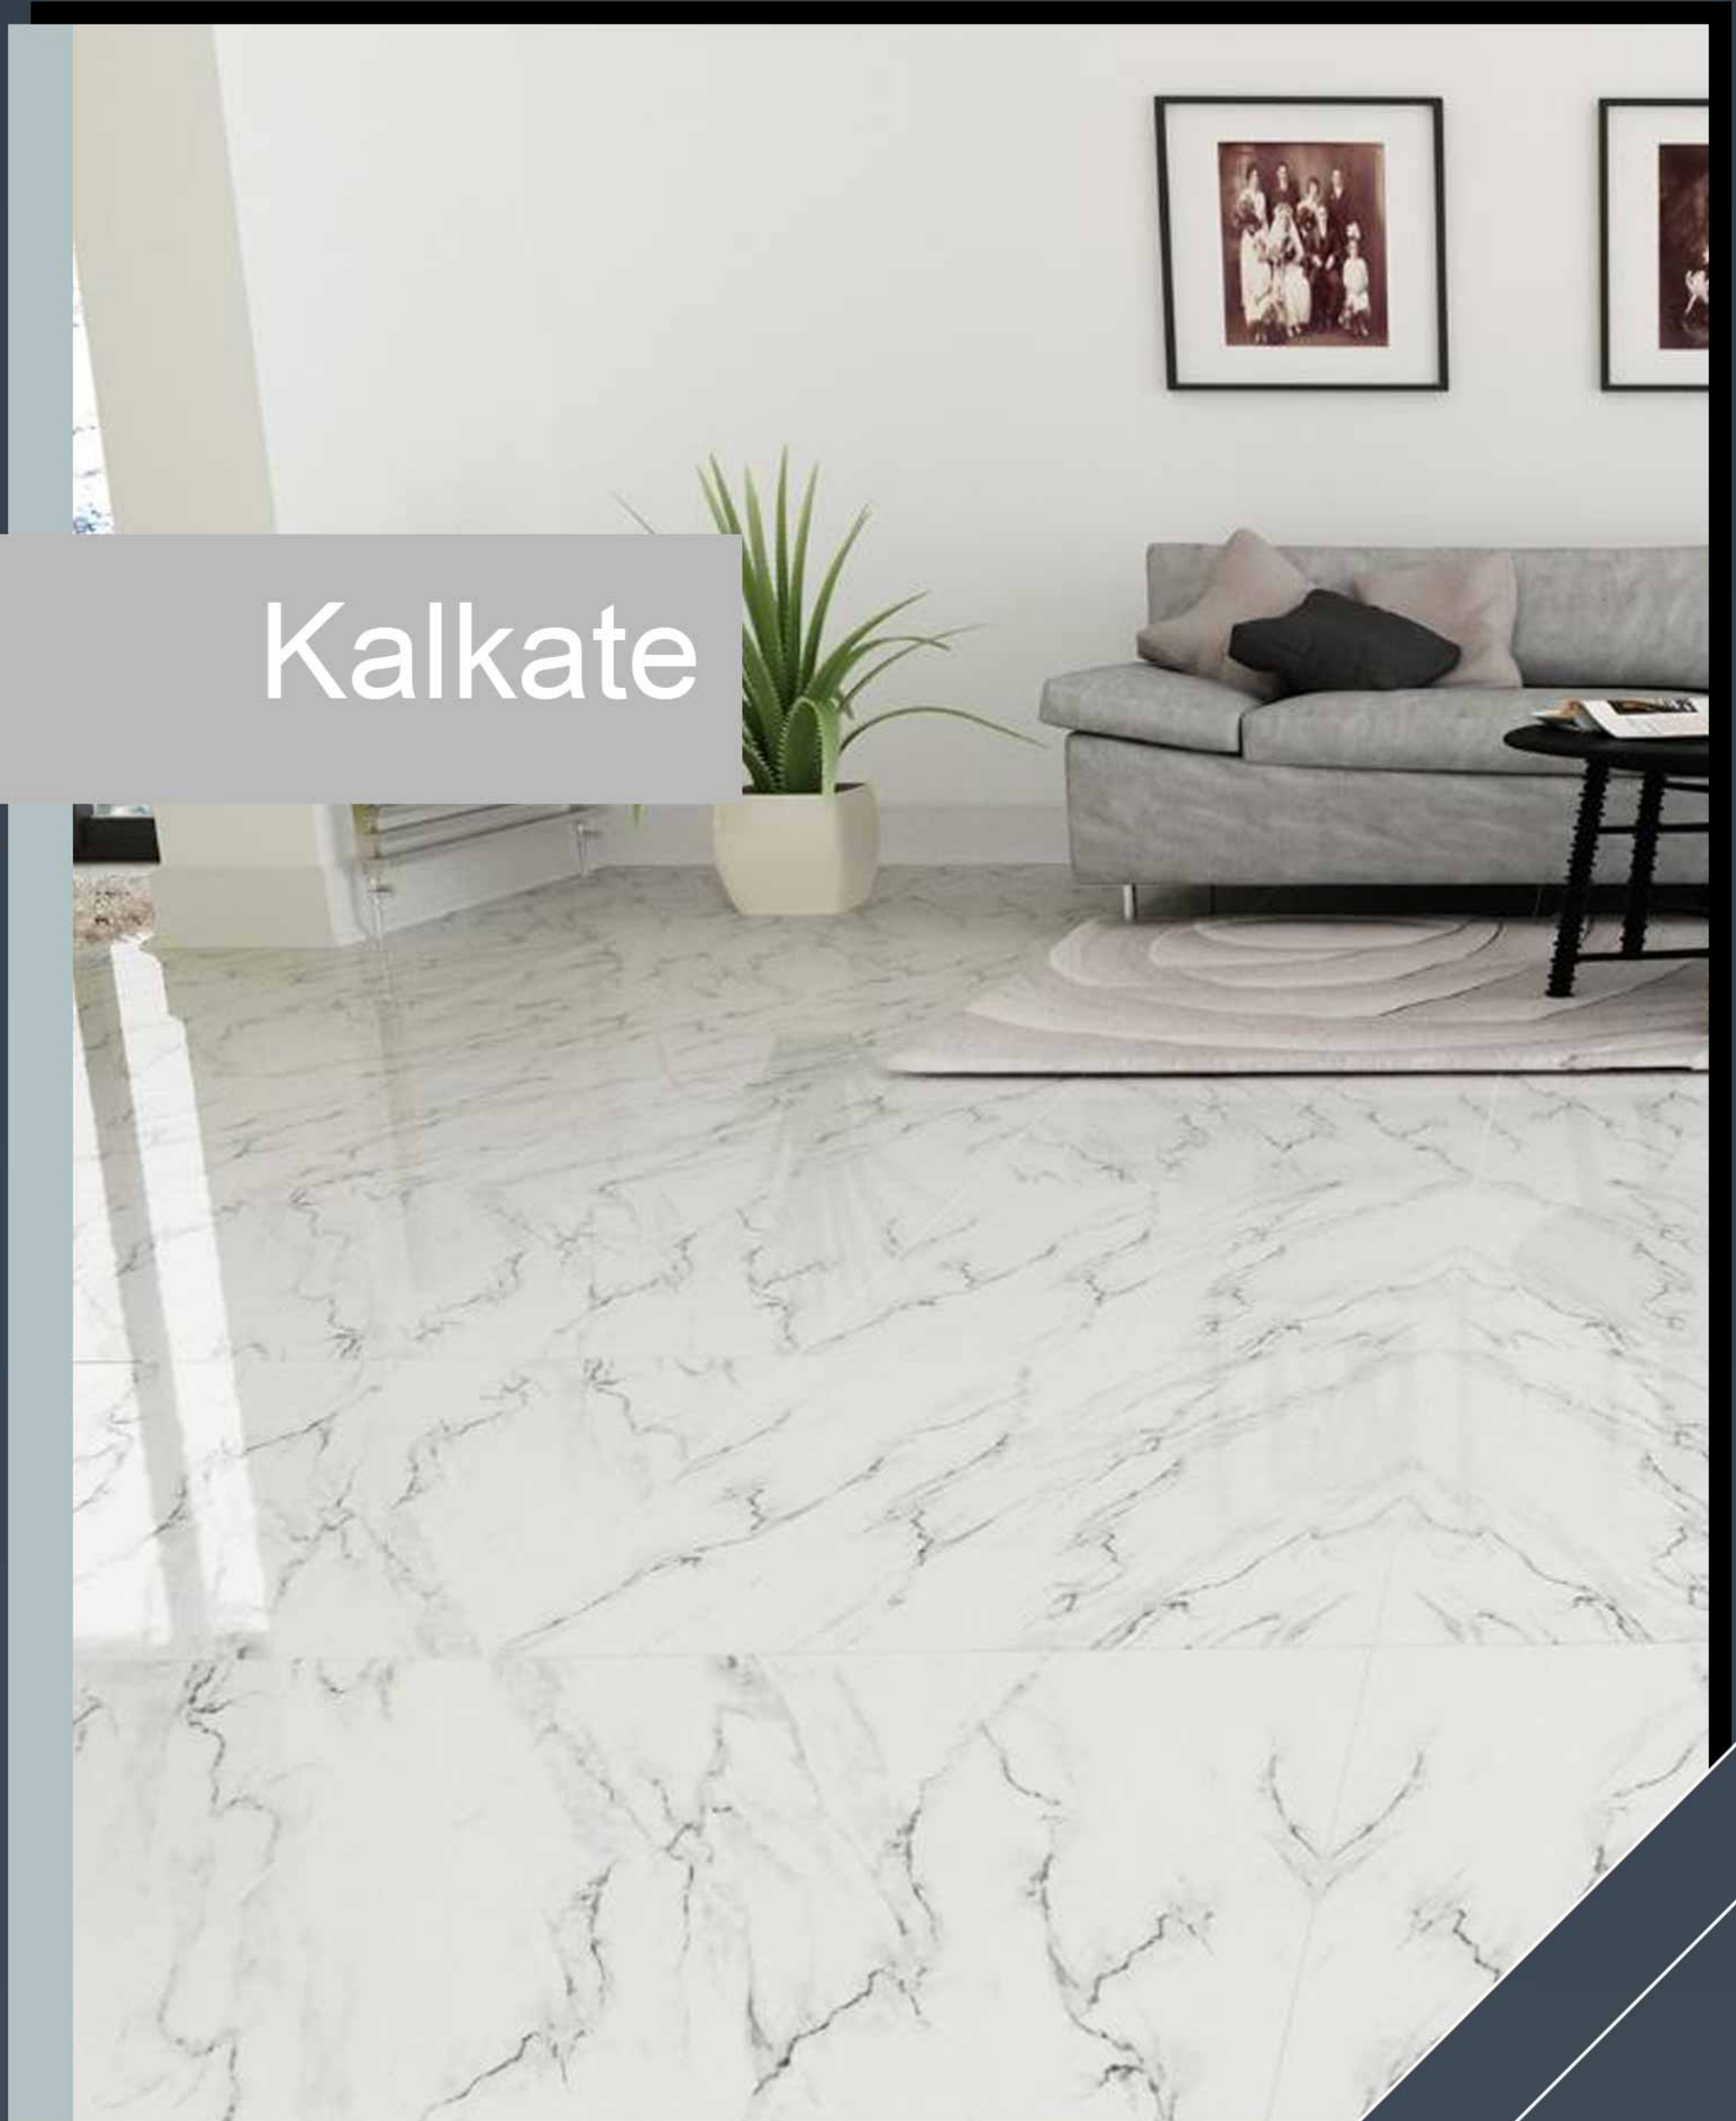

Kalkate

- Face: 1
- Color: White
- Punch: Simple
- Glaze: Glossy