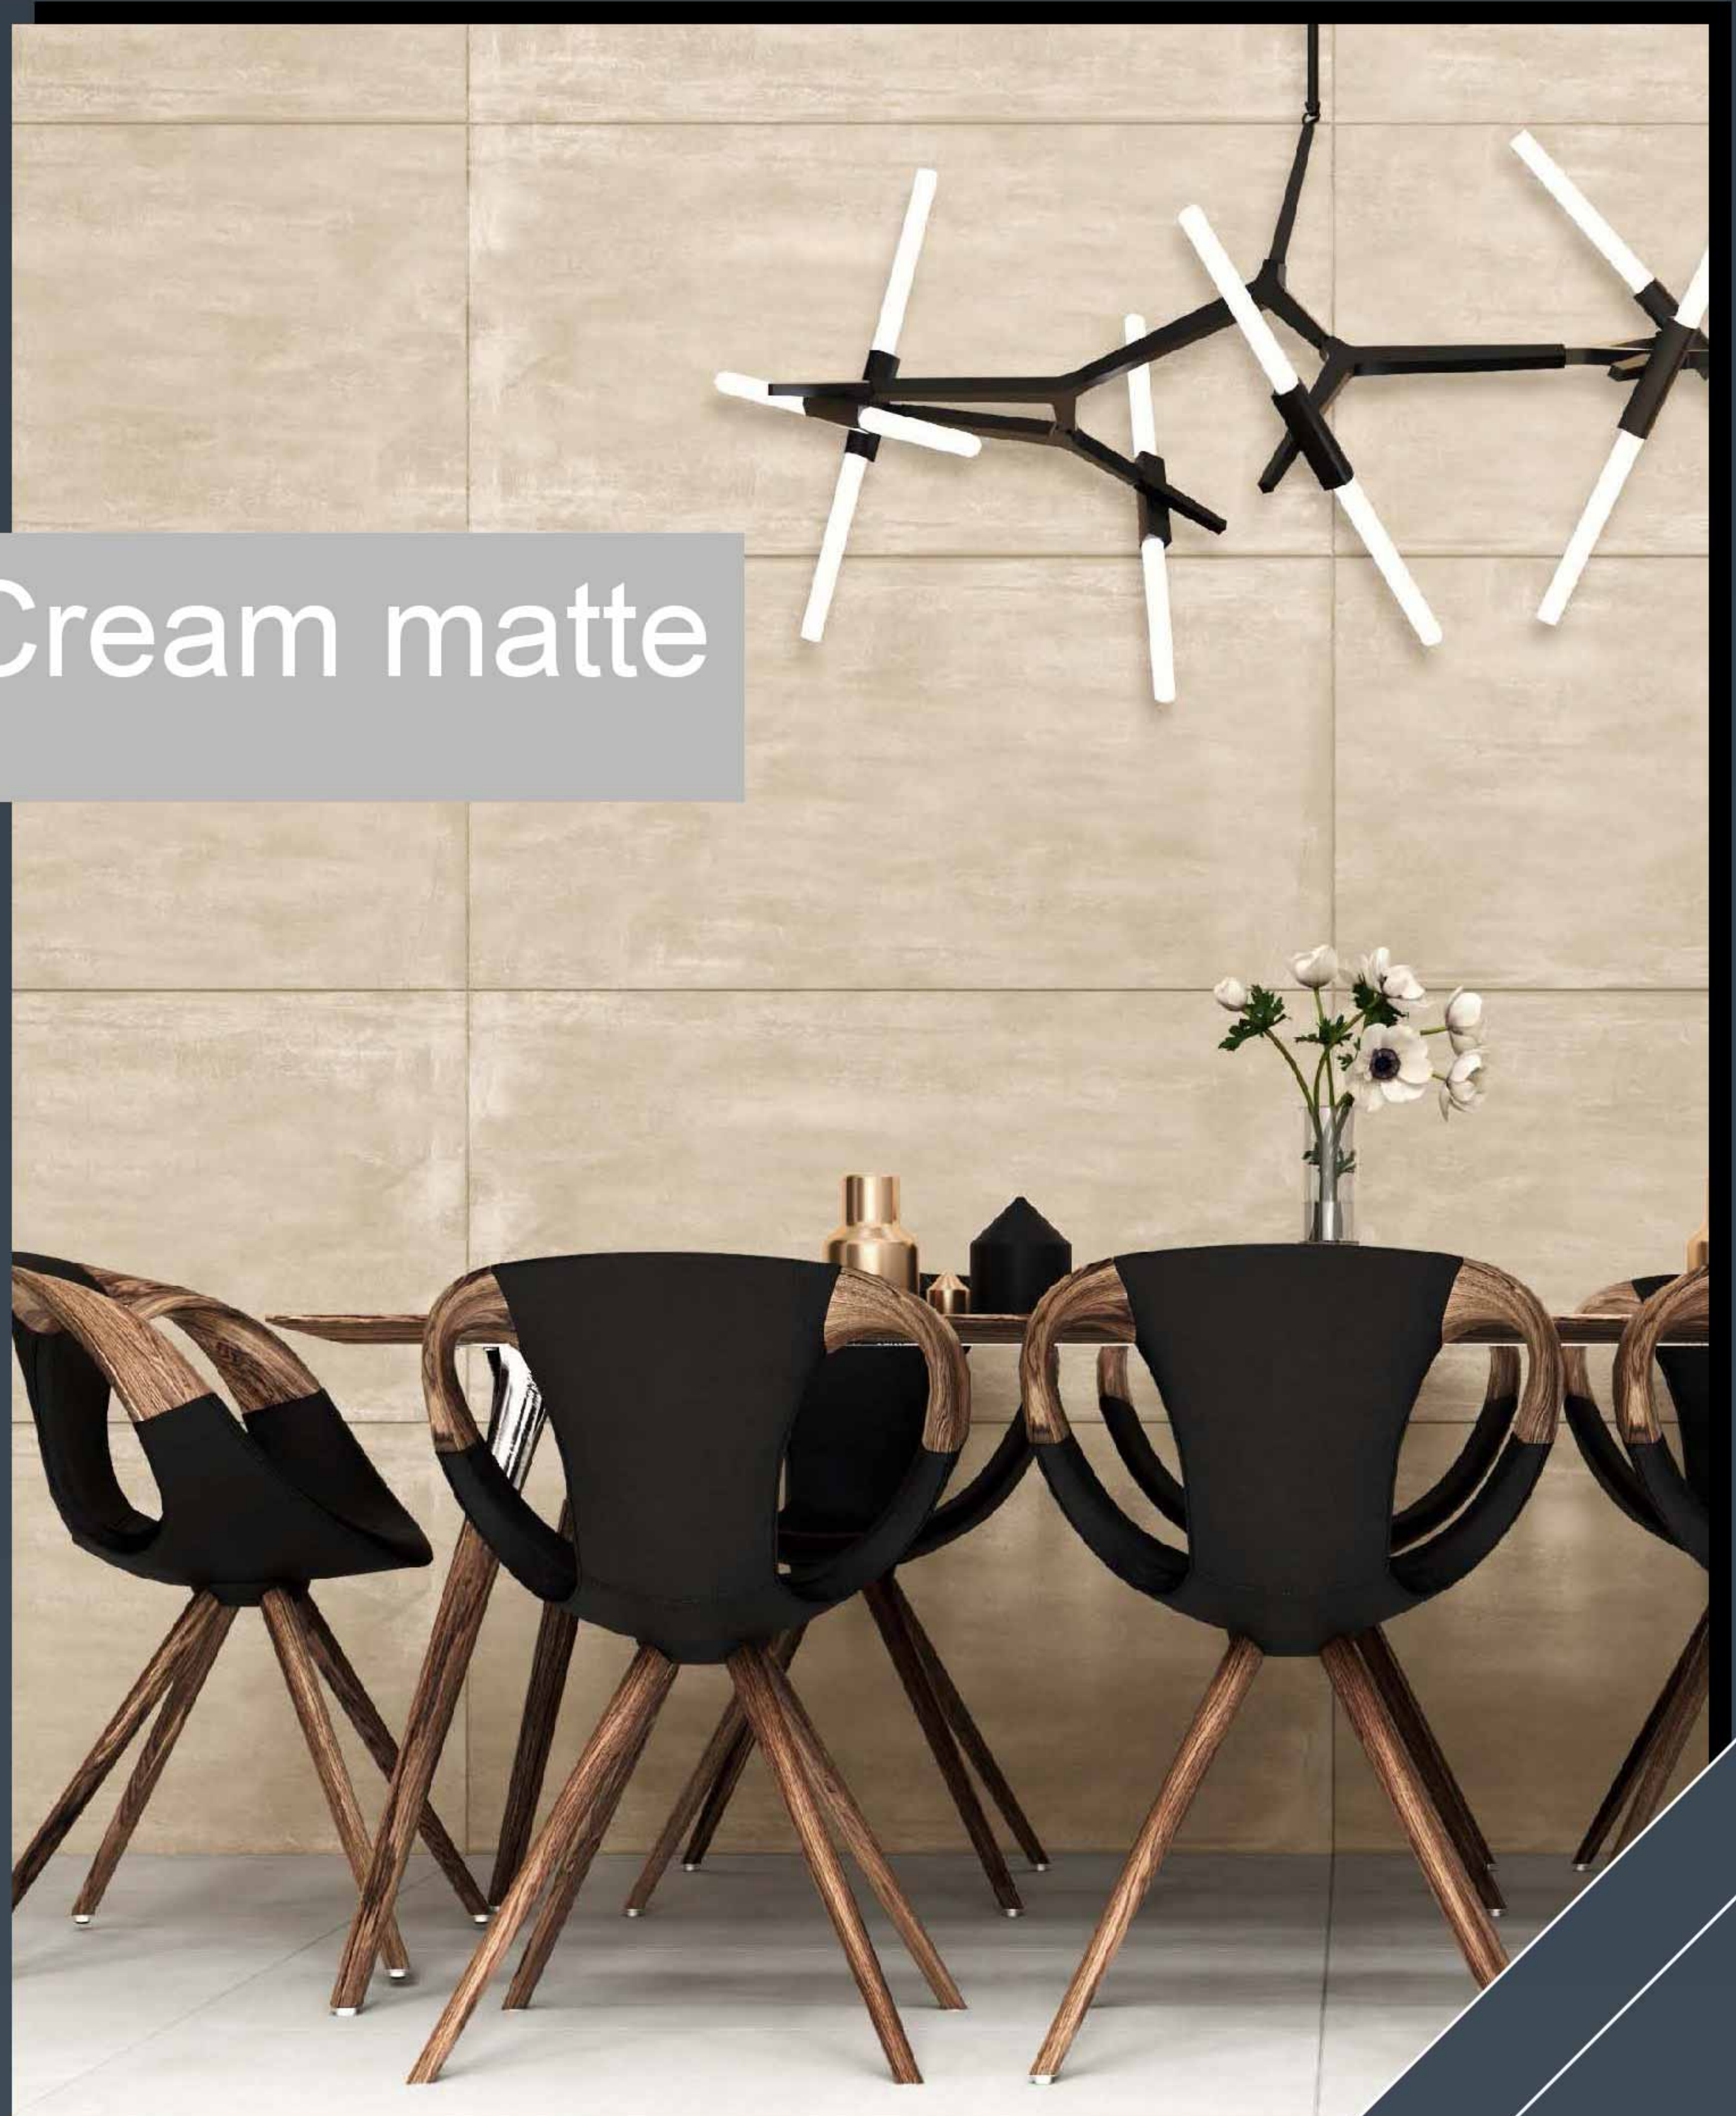

Cubism Cream matte