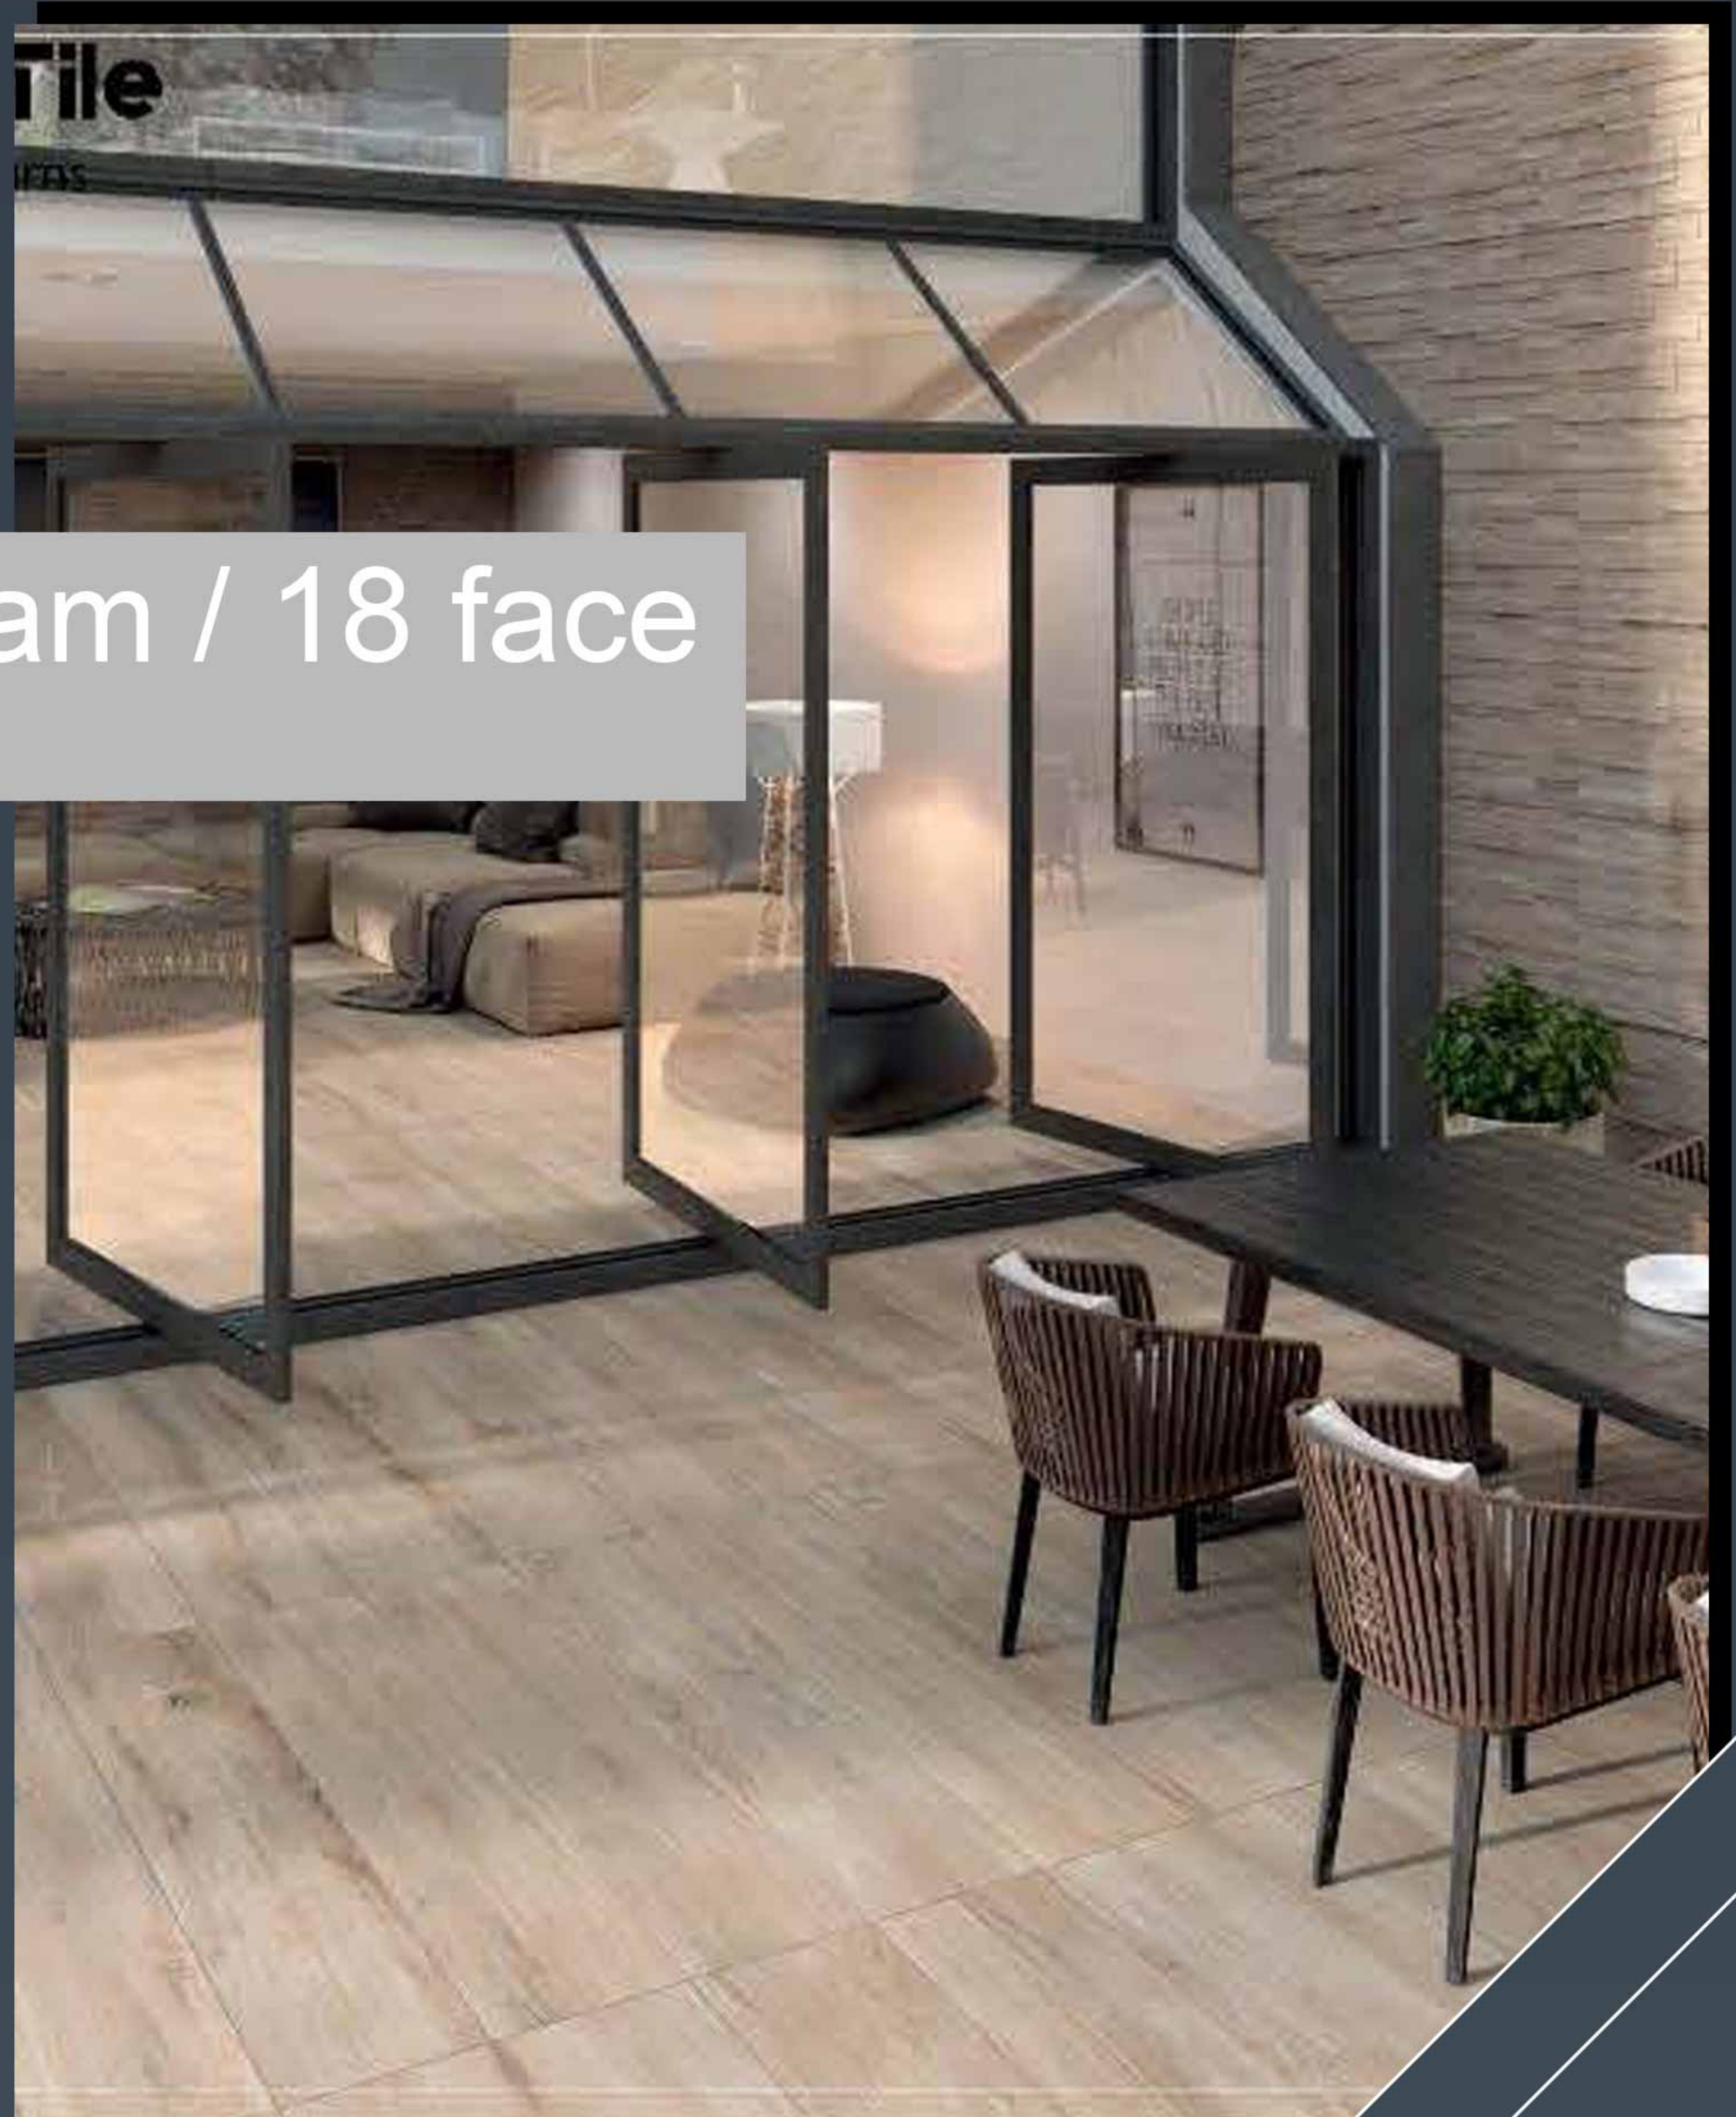

Alder Cream / 18 face