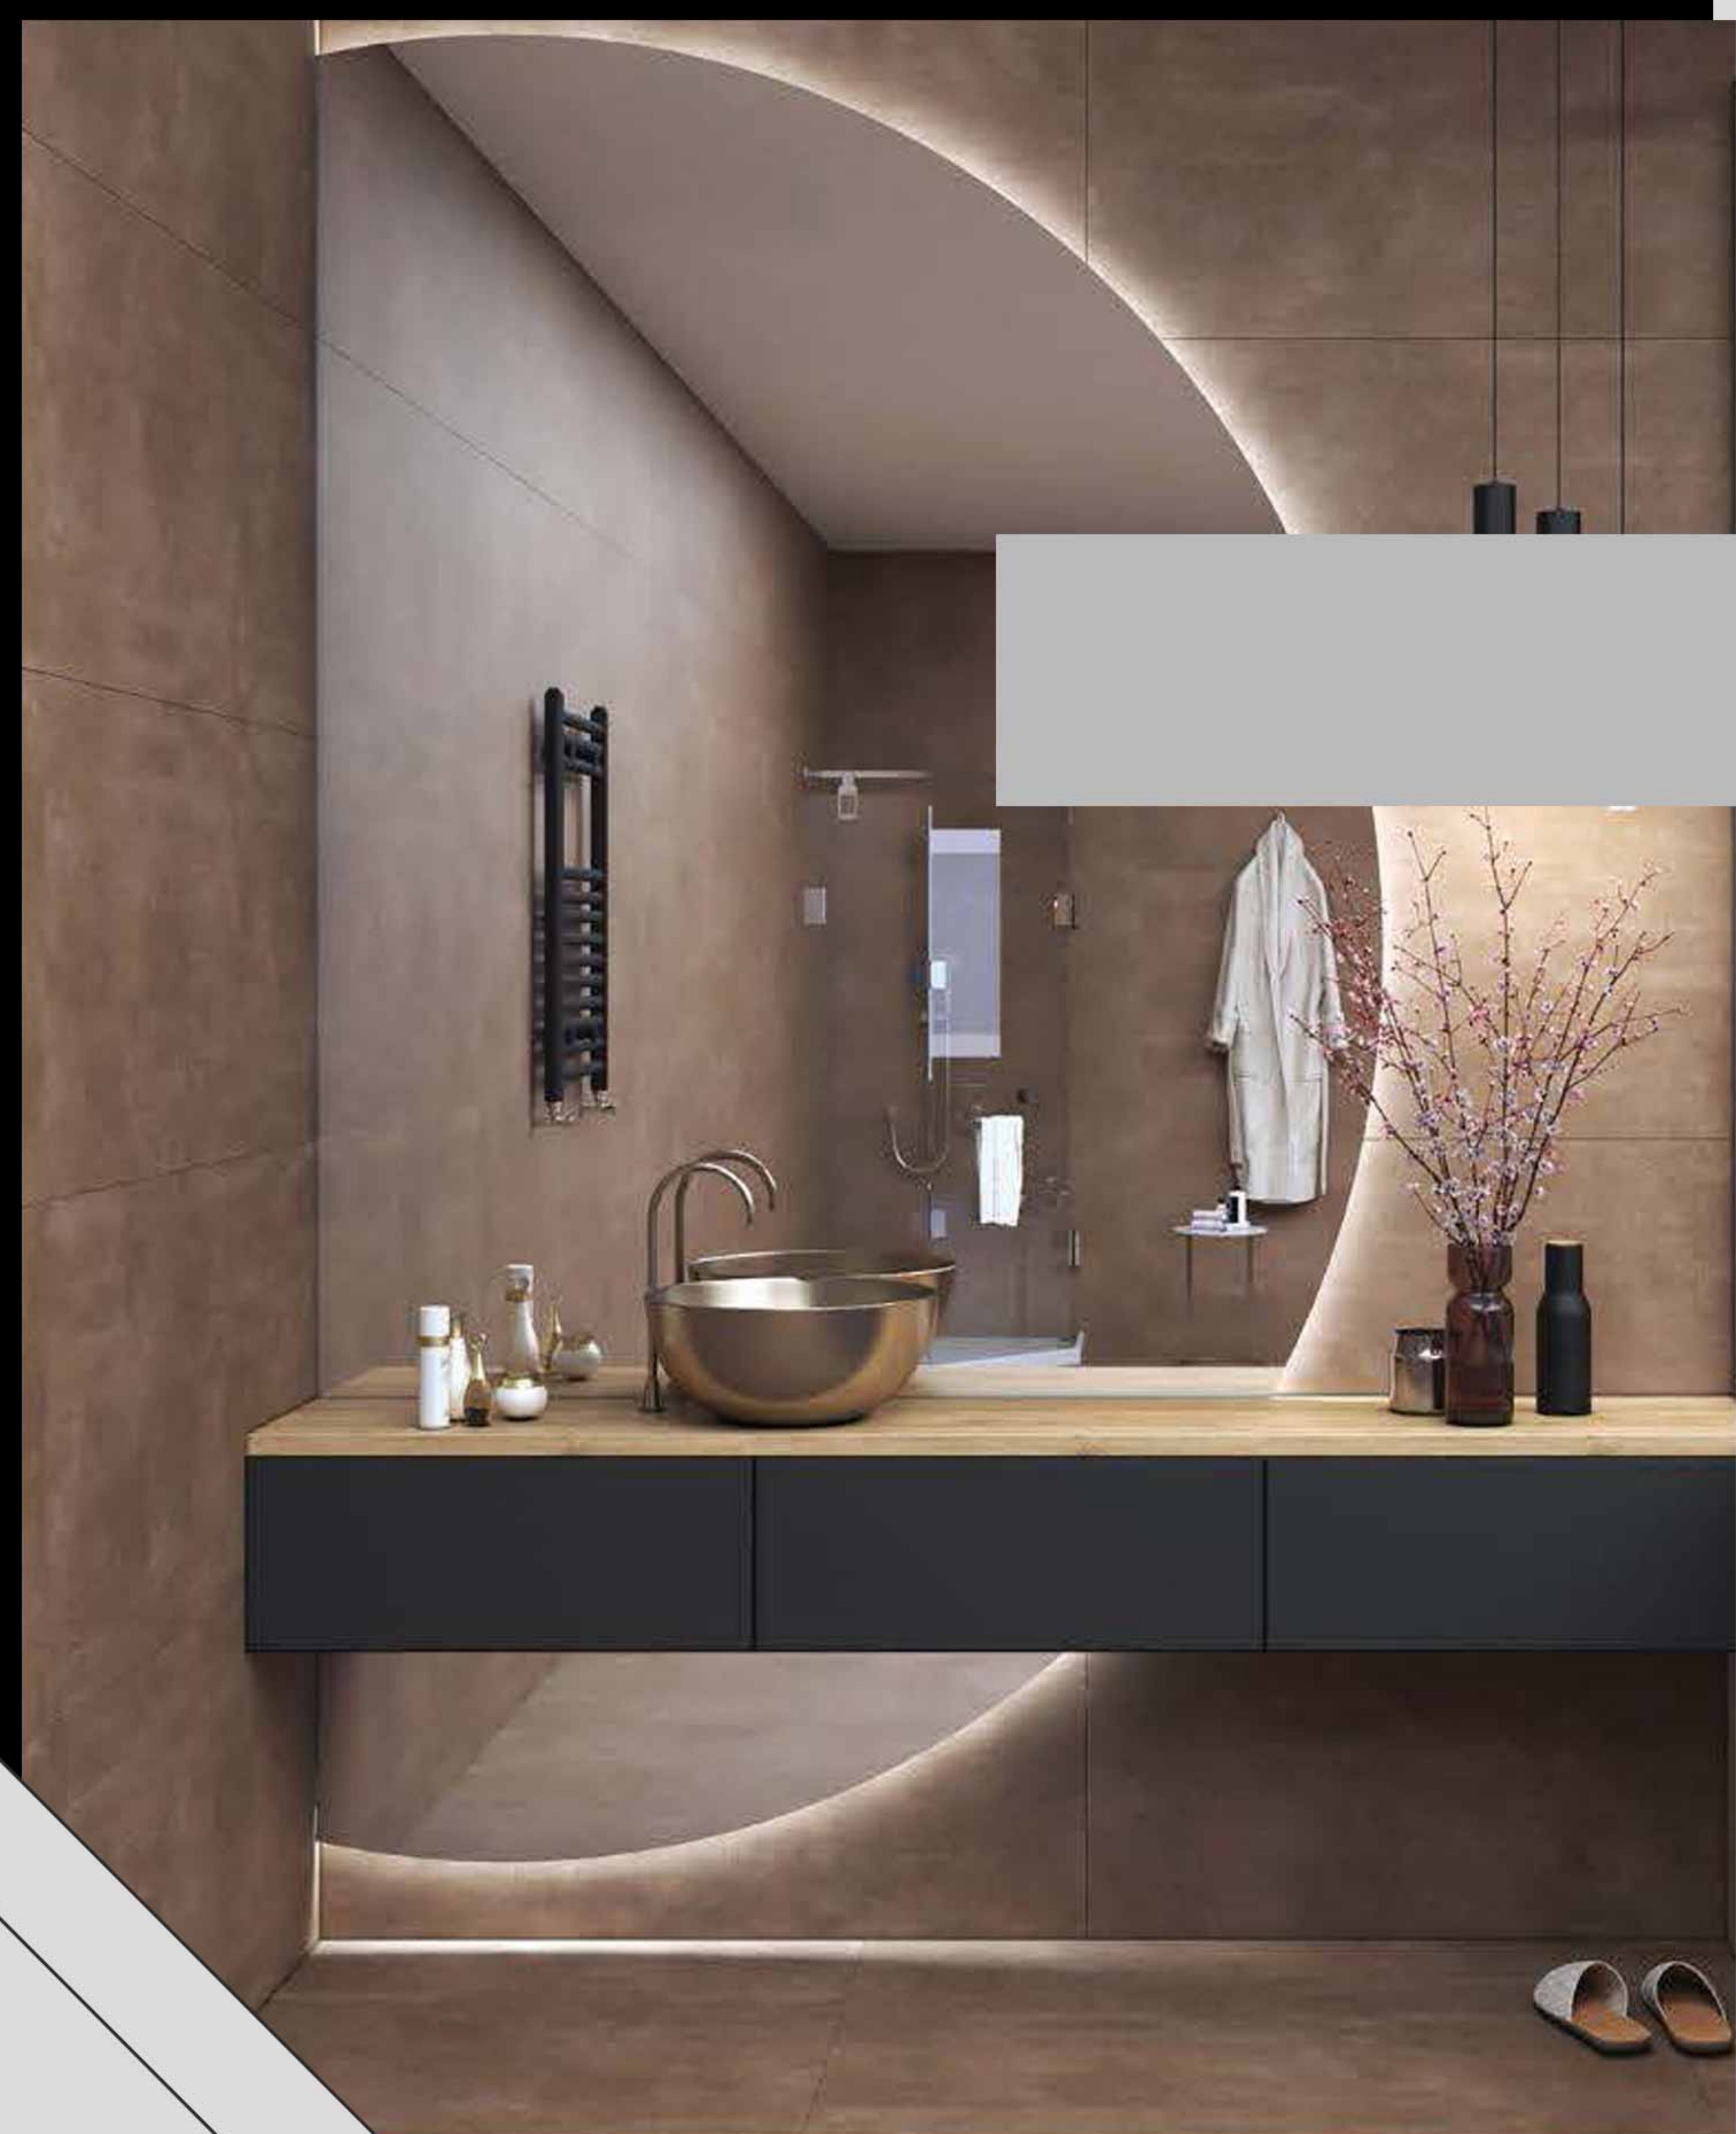

Tarlan

- Face: 4
- Color: Brown
- Punch: Flat
- Glaze: Matt