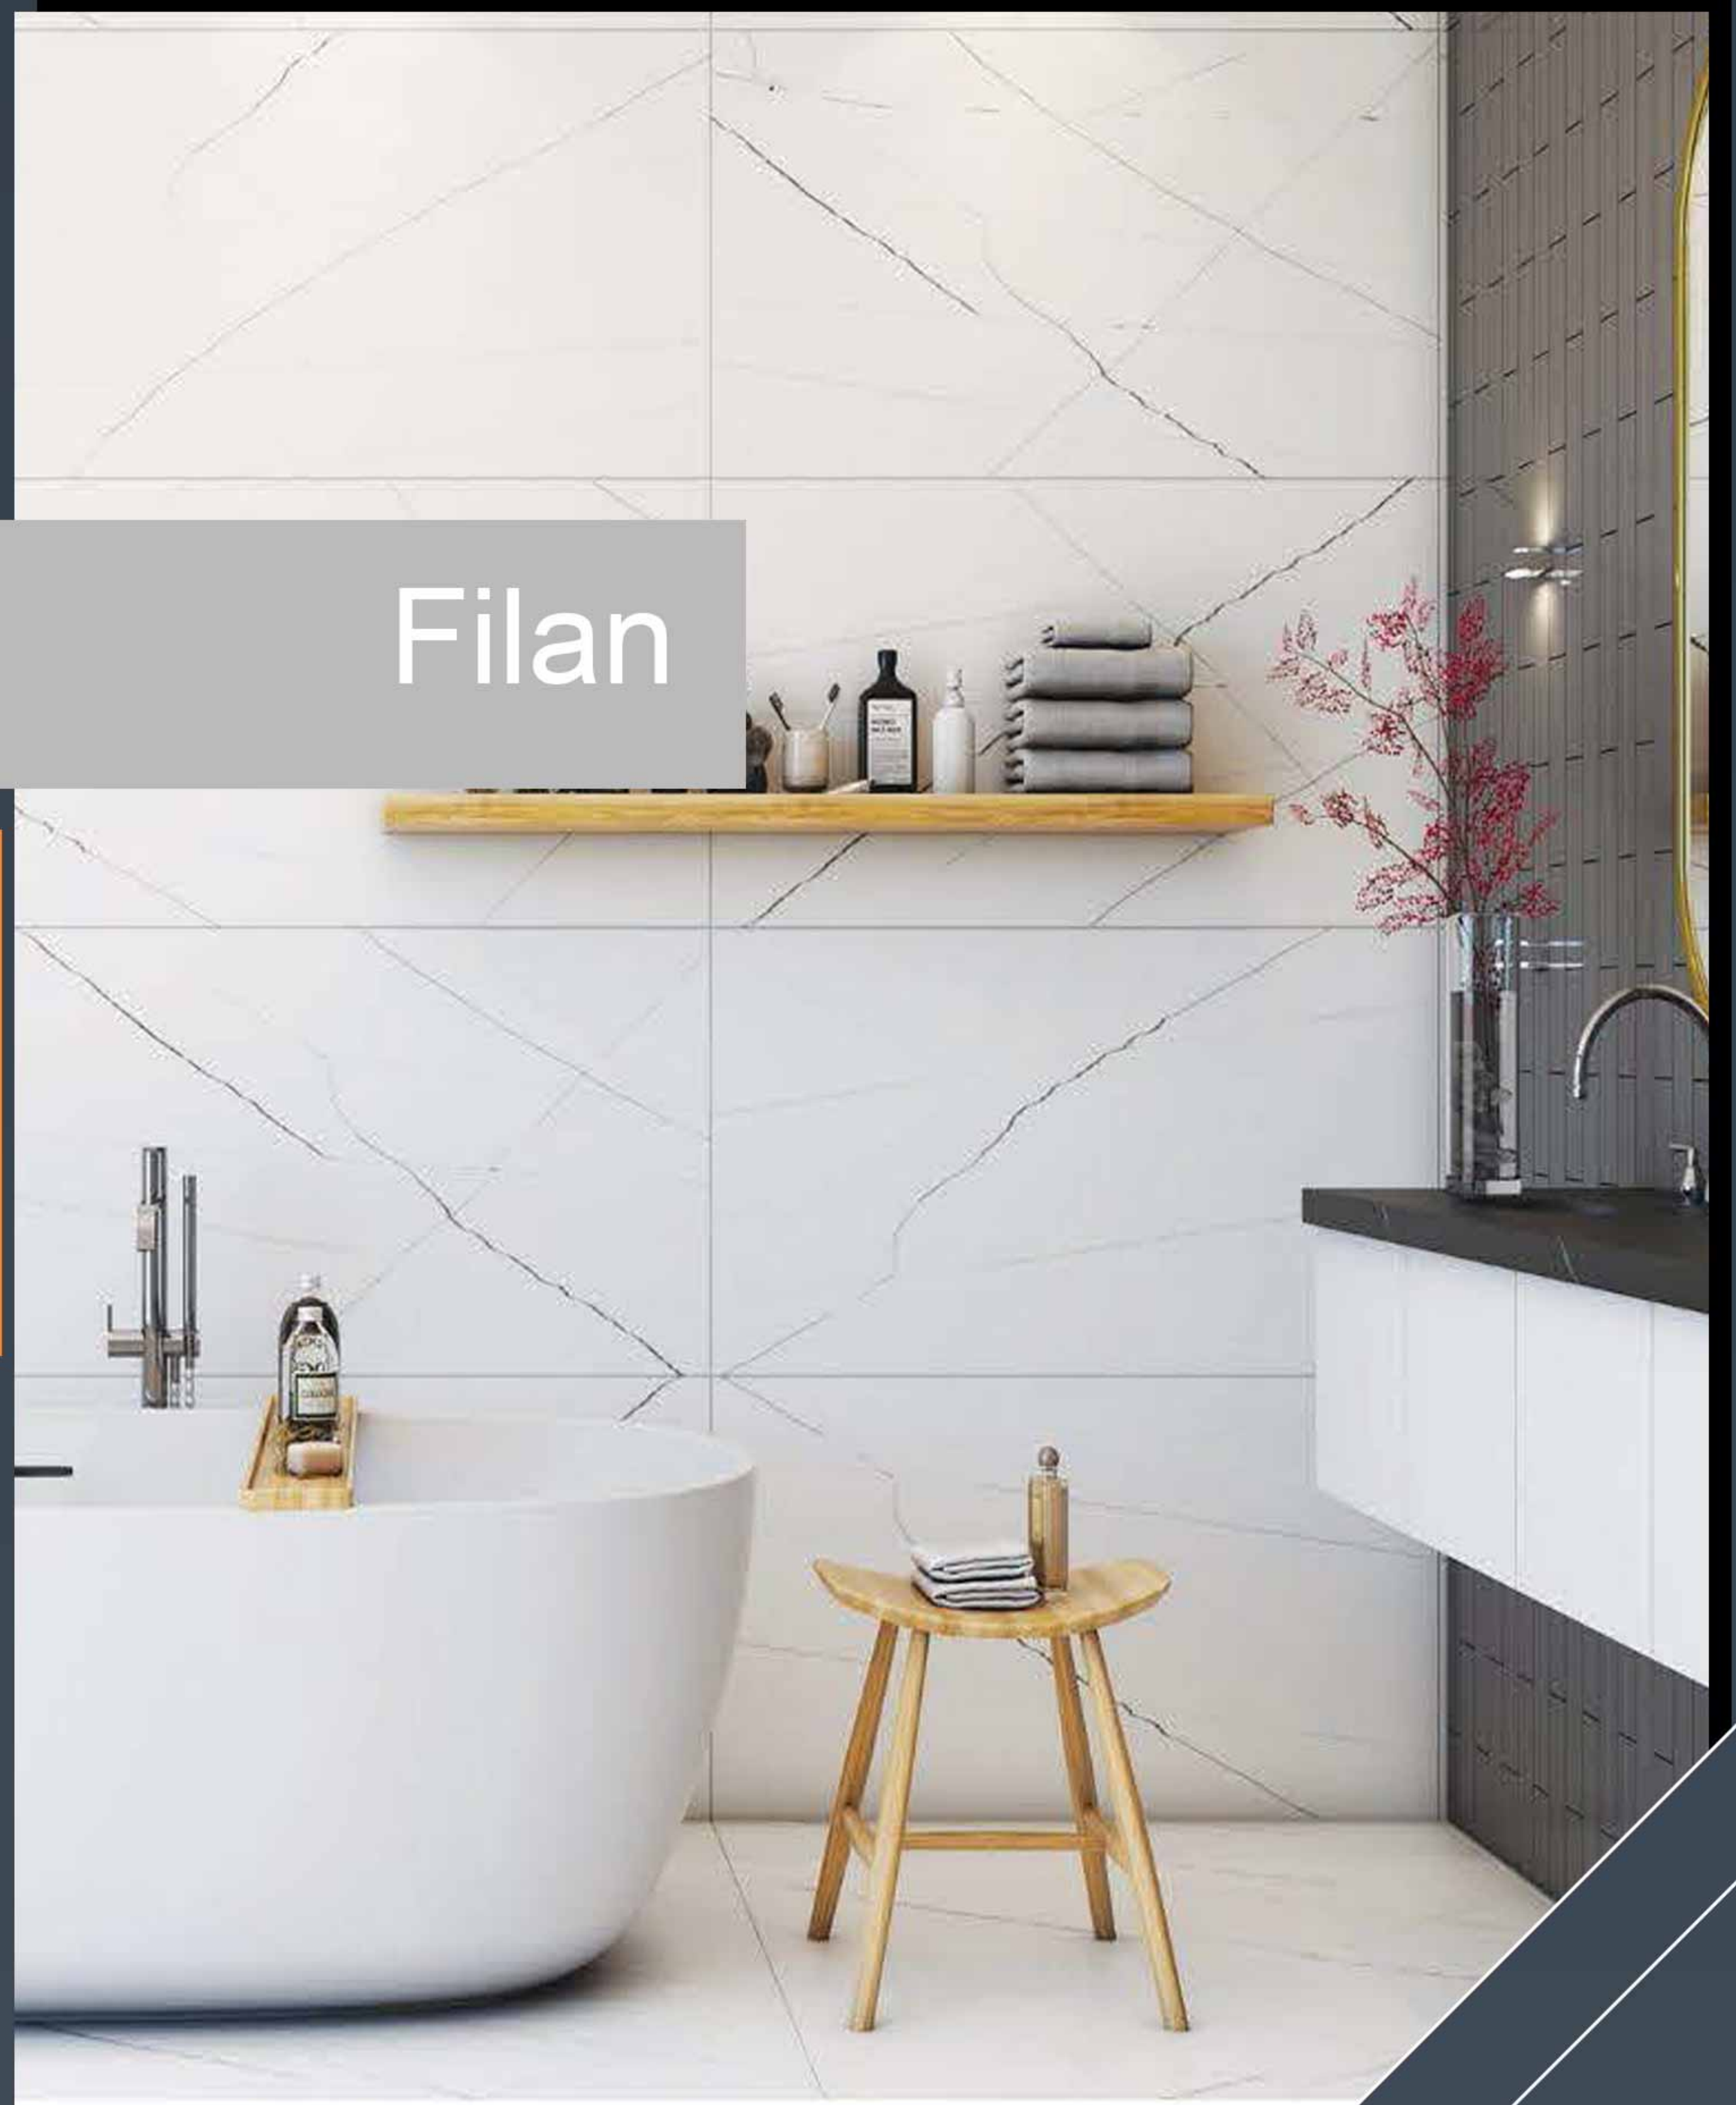

Beliz Light

- Face: 4
- Color: Gray
- Punch: Flat
- Glaze: Matt

Beliz Dark

- Face: 4
- Color: Gray
- Punch: Flat
- Glaze: Matt

Kalkate

- Face: 6
- Color: White
- Punch: Flat
- Glaze: Matt

Filan

- Face: 6
- Color: White
- Punch: Flat
- Glaze: Matt