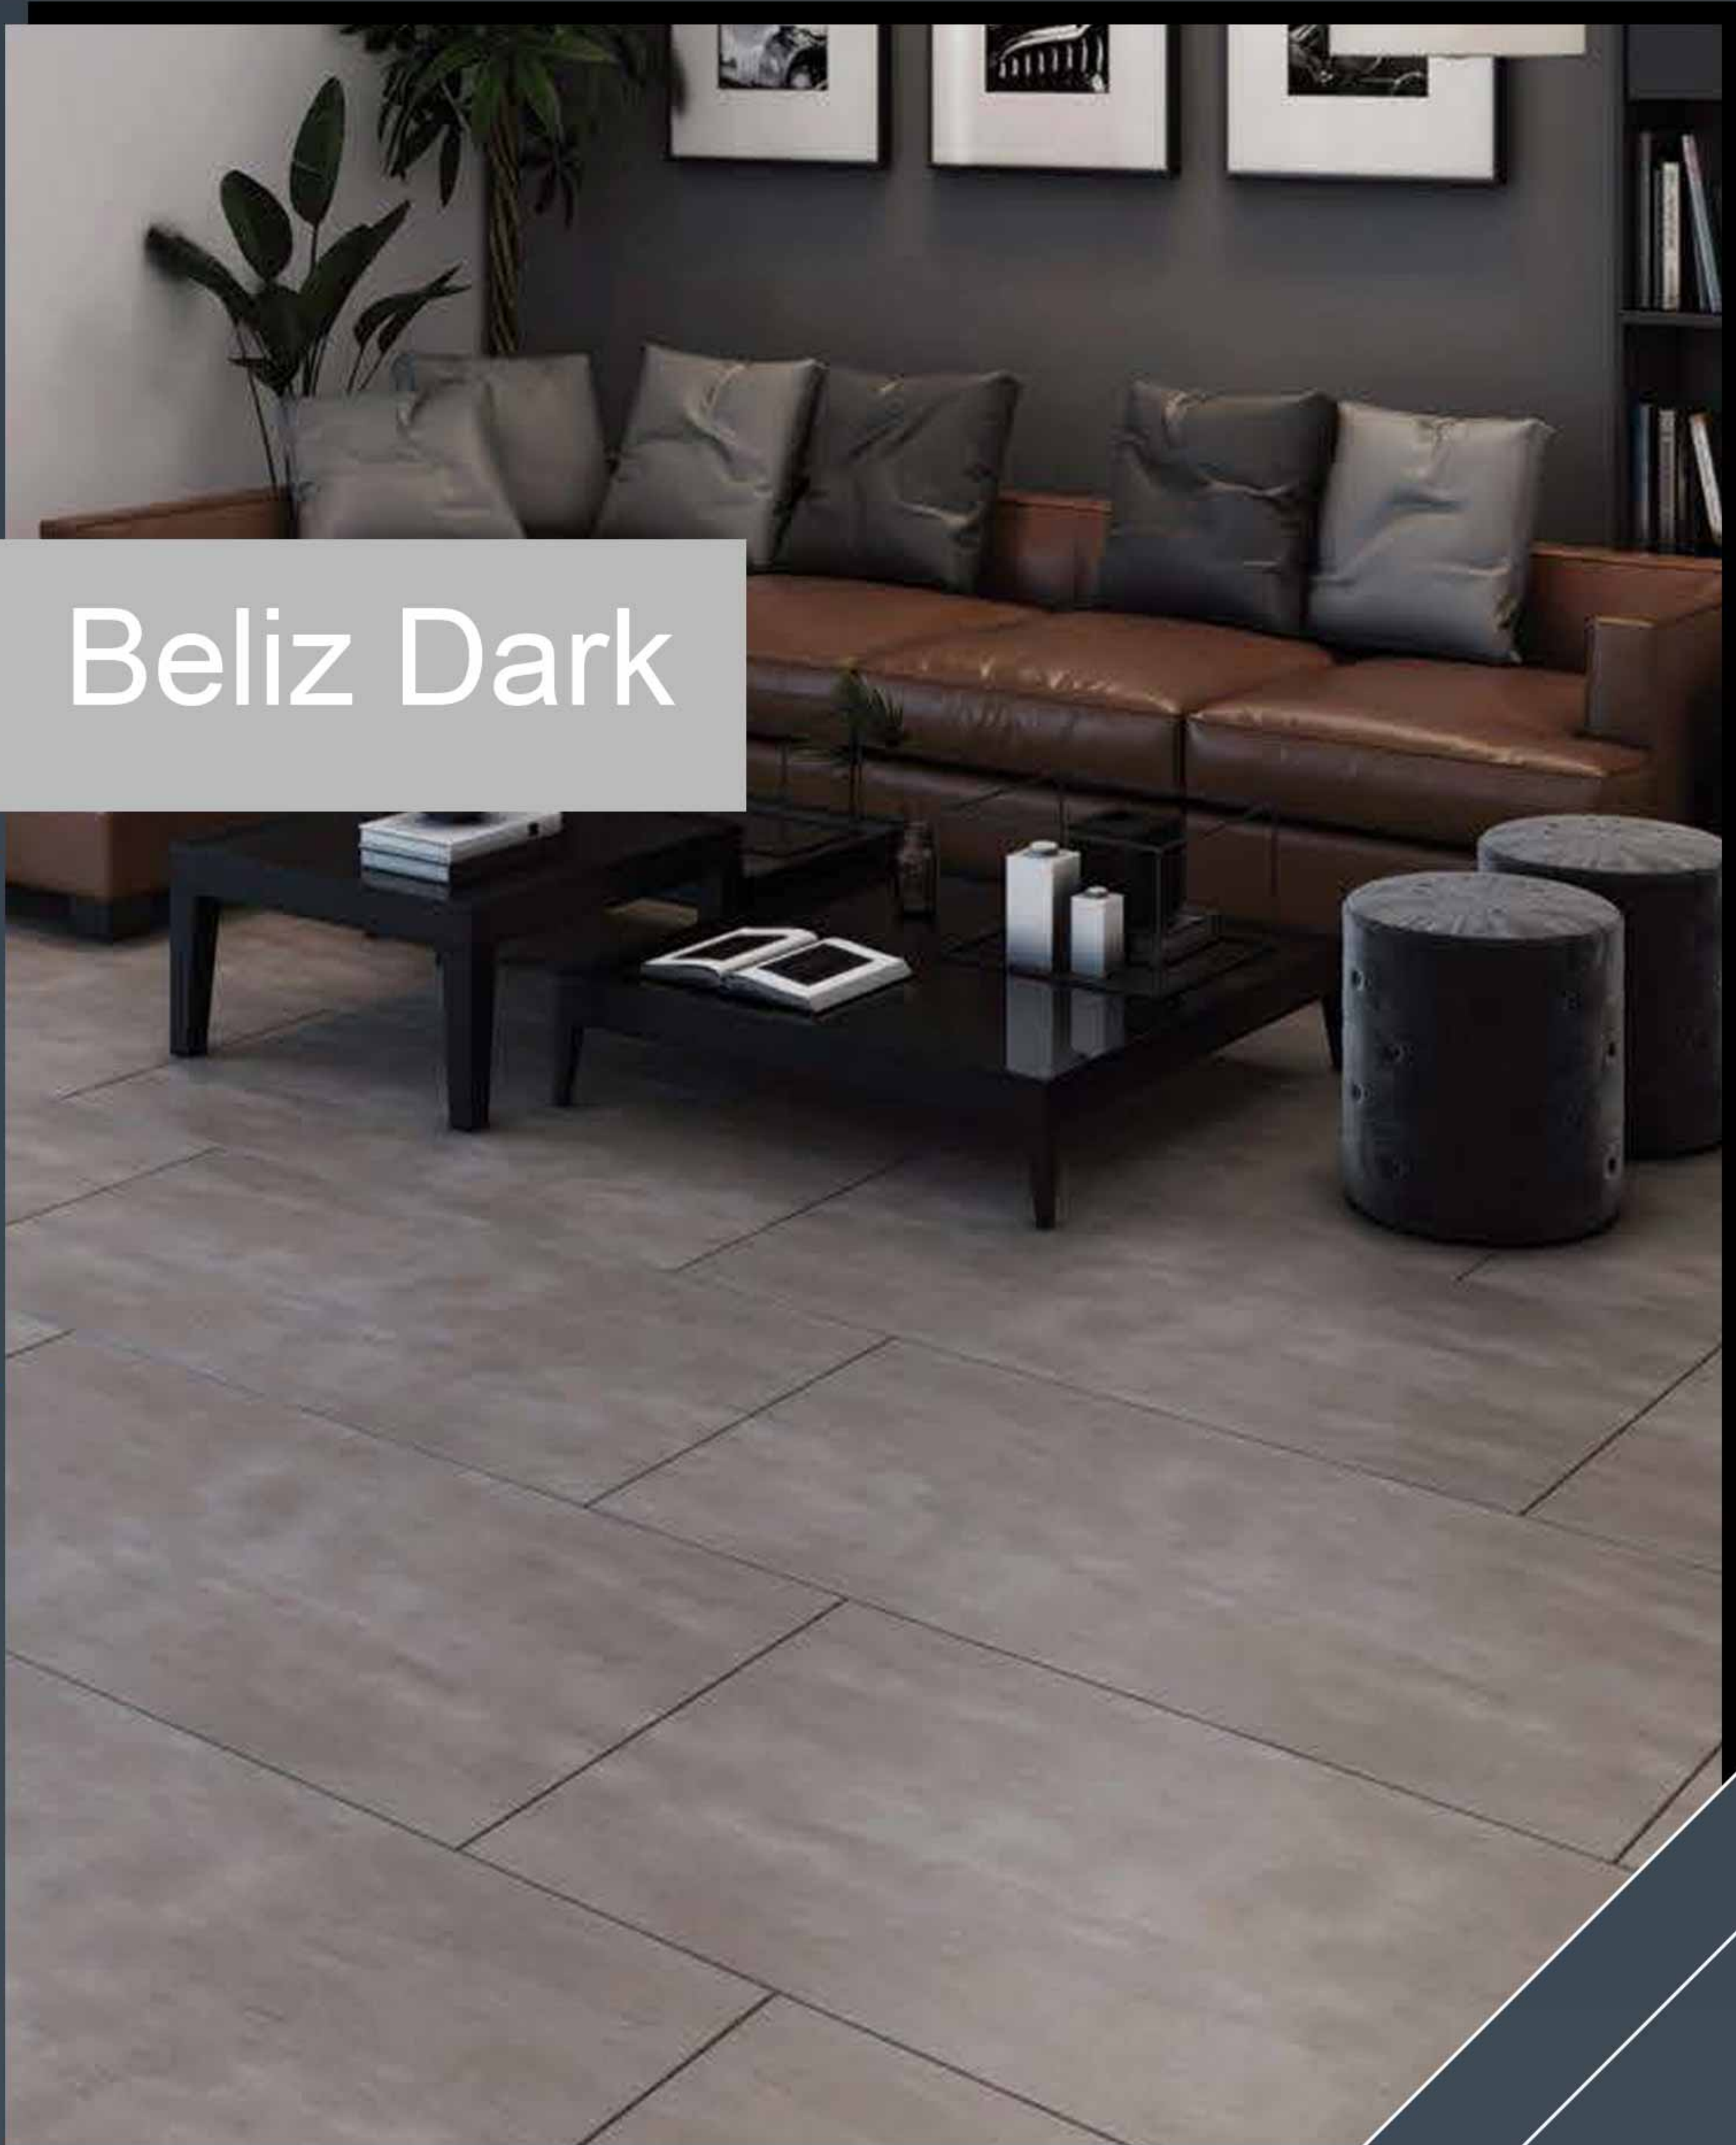

Beliz Dark

- Face: 4
- Color: Gray
- Punch: Flat
- Glaze: Matt