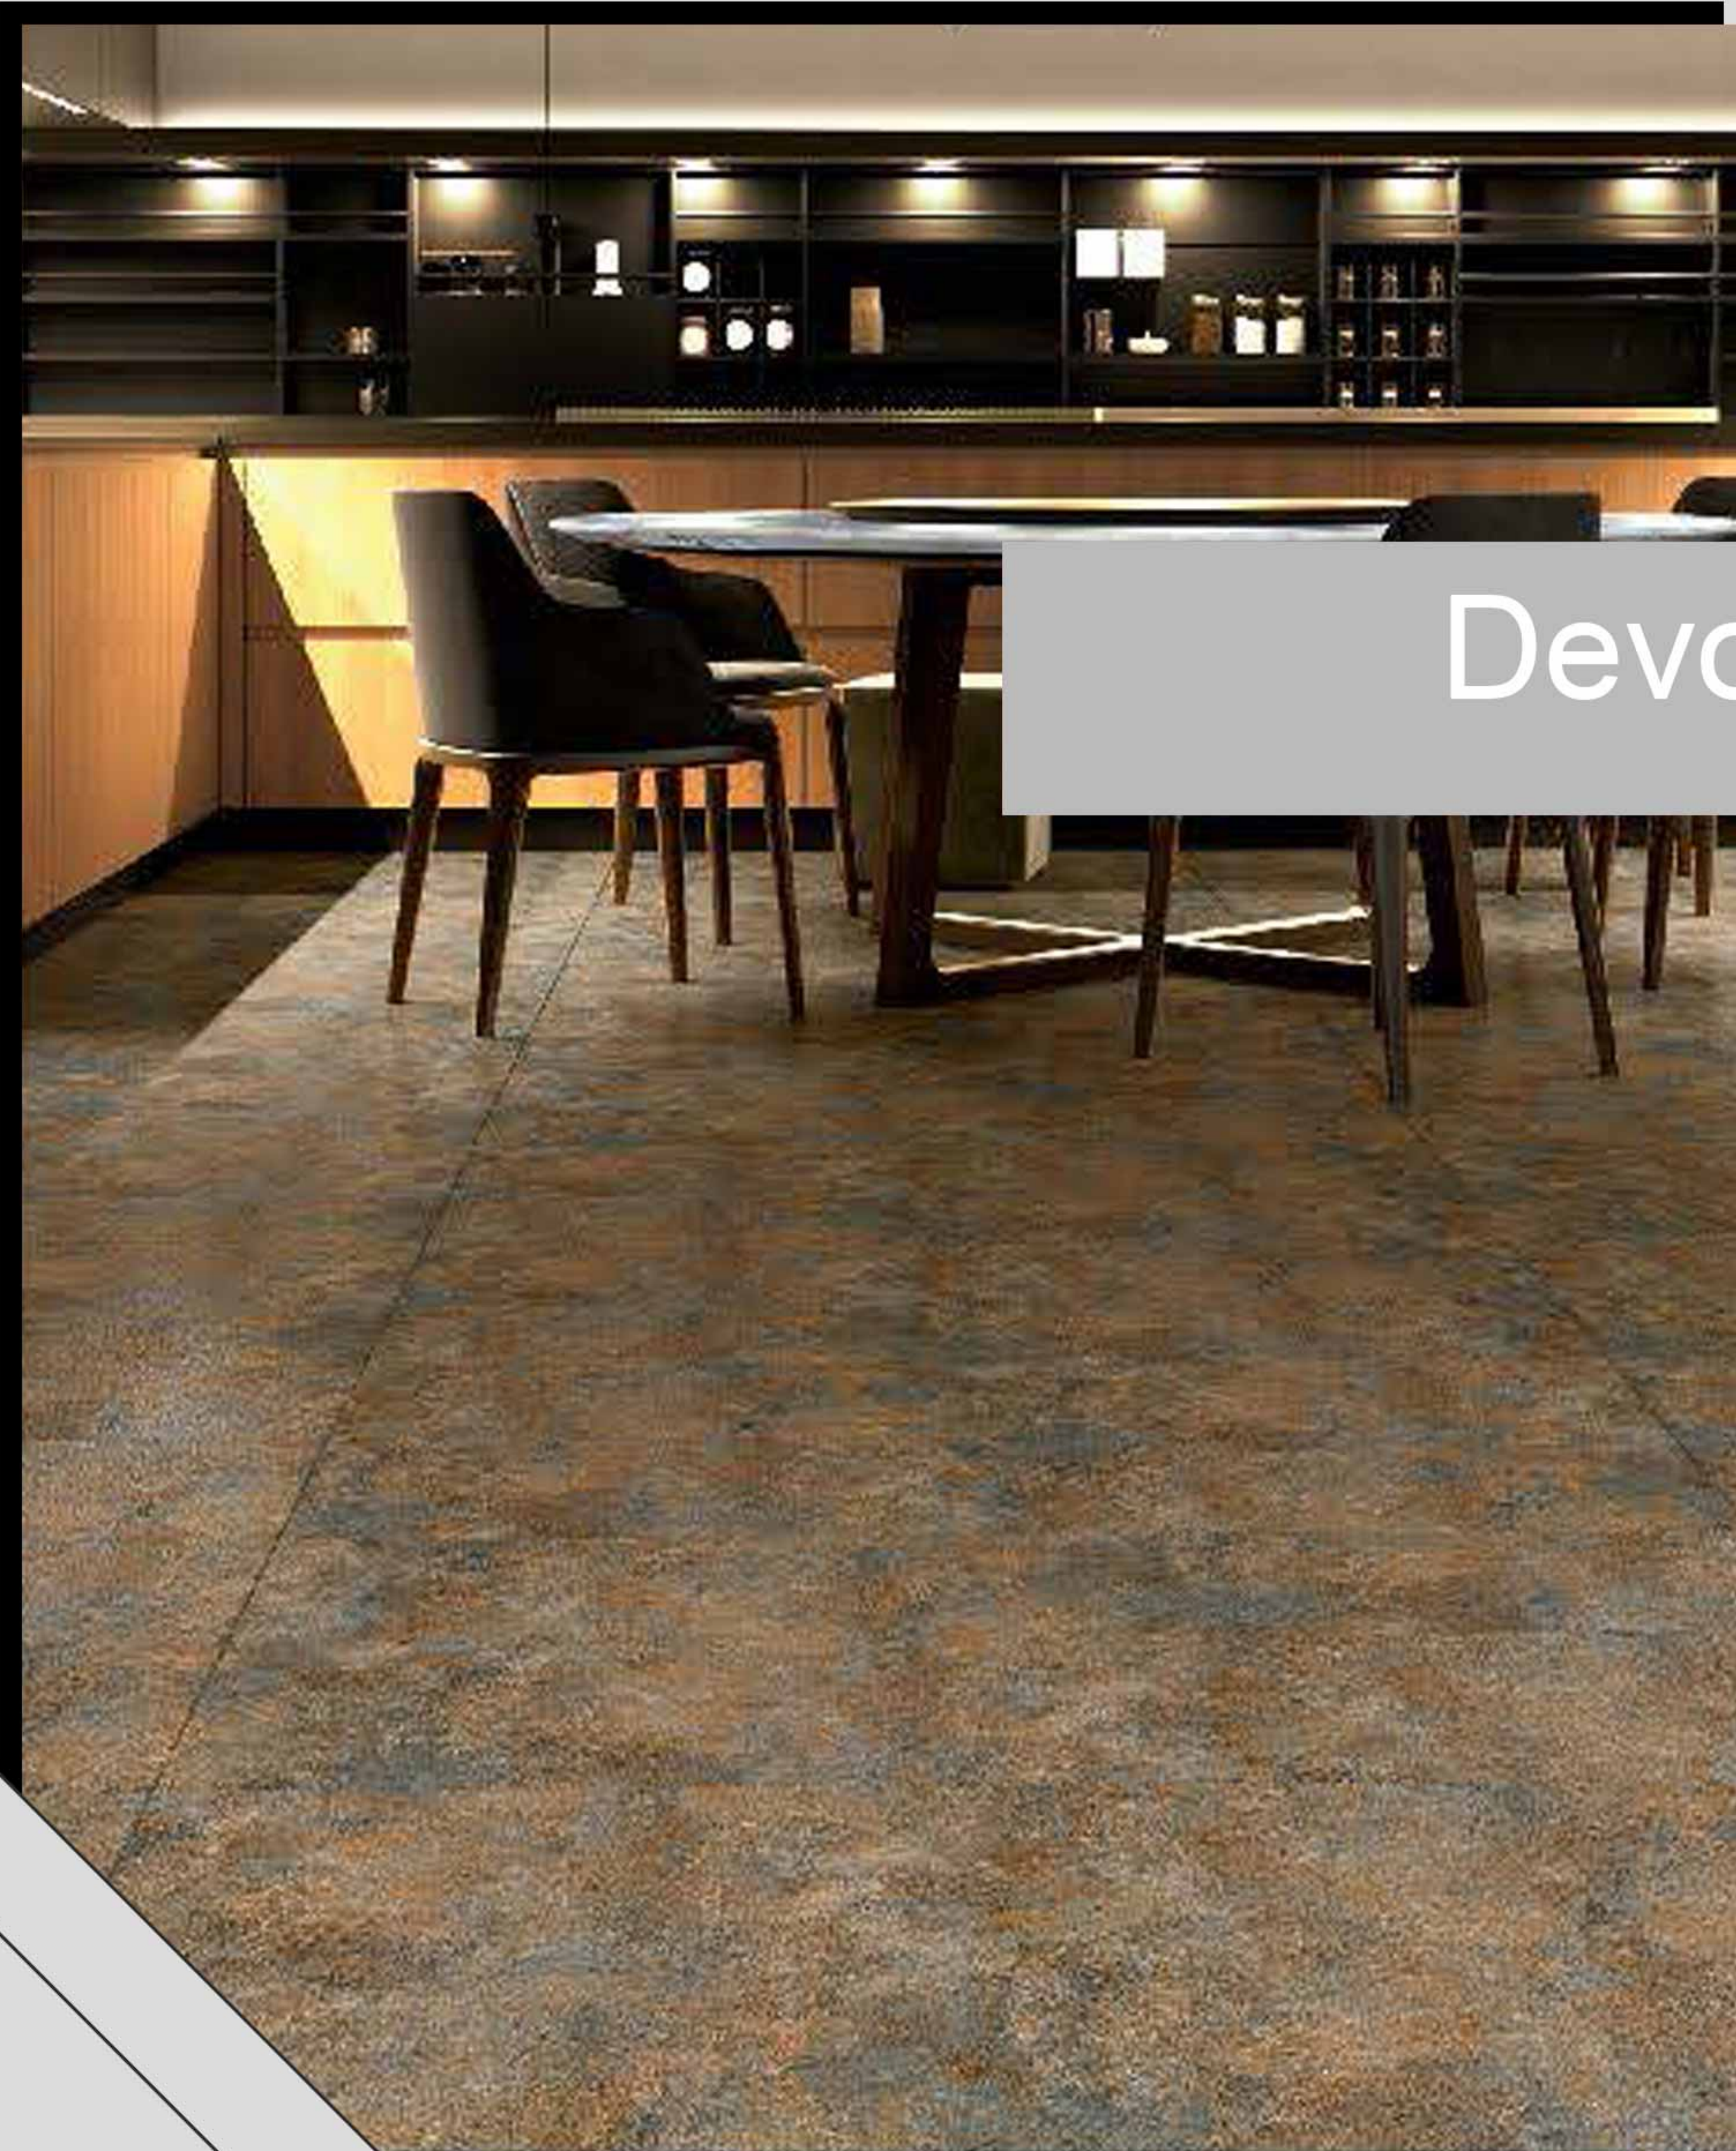

Devon Design