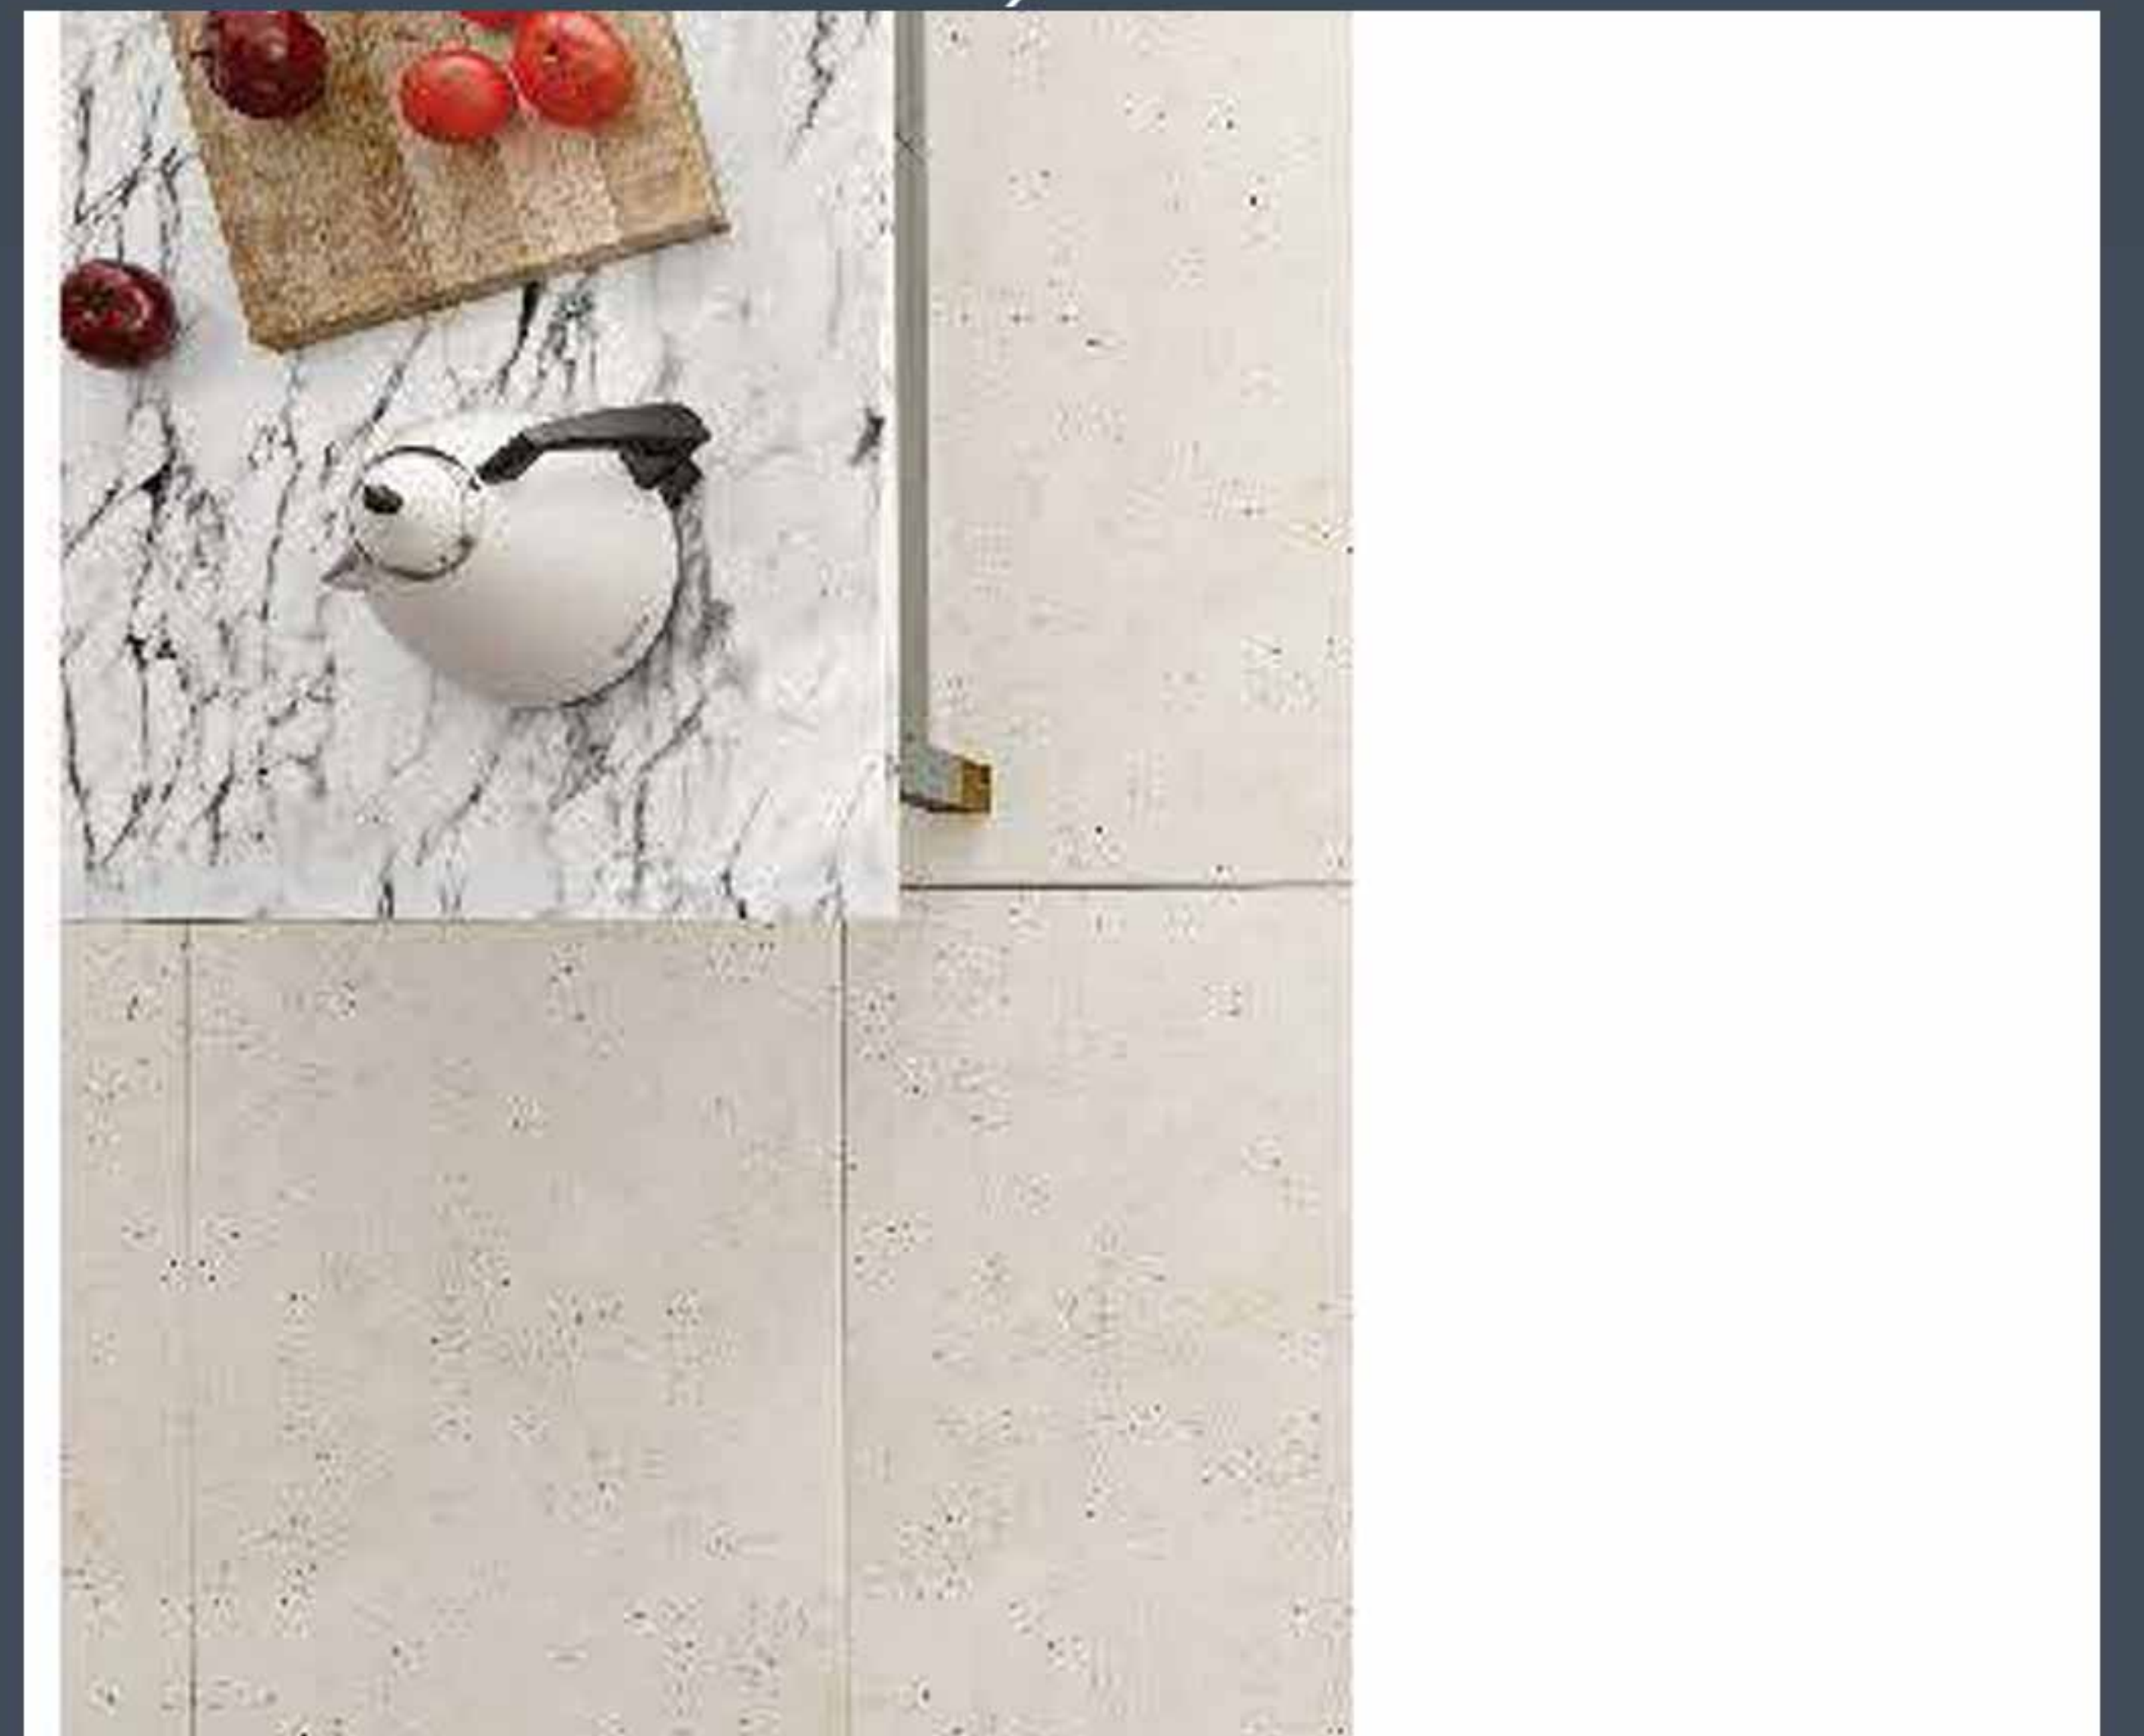

Mosaeico Design