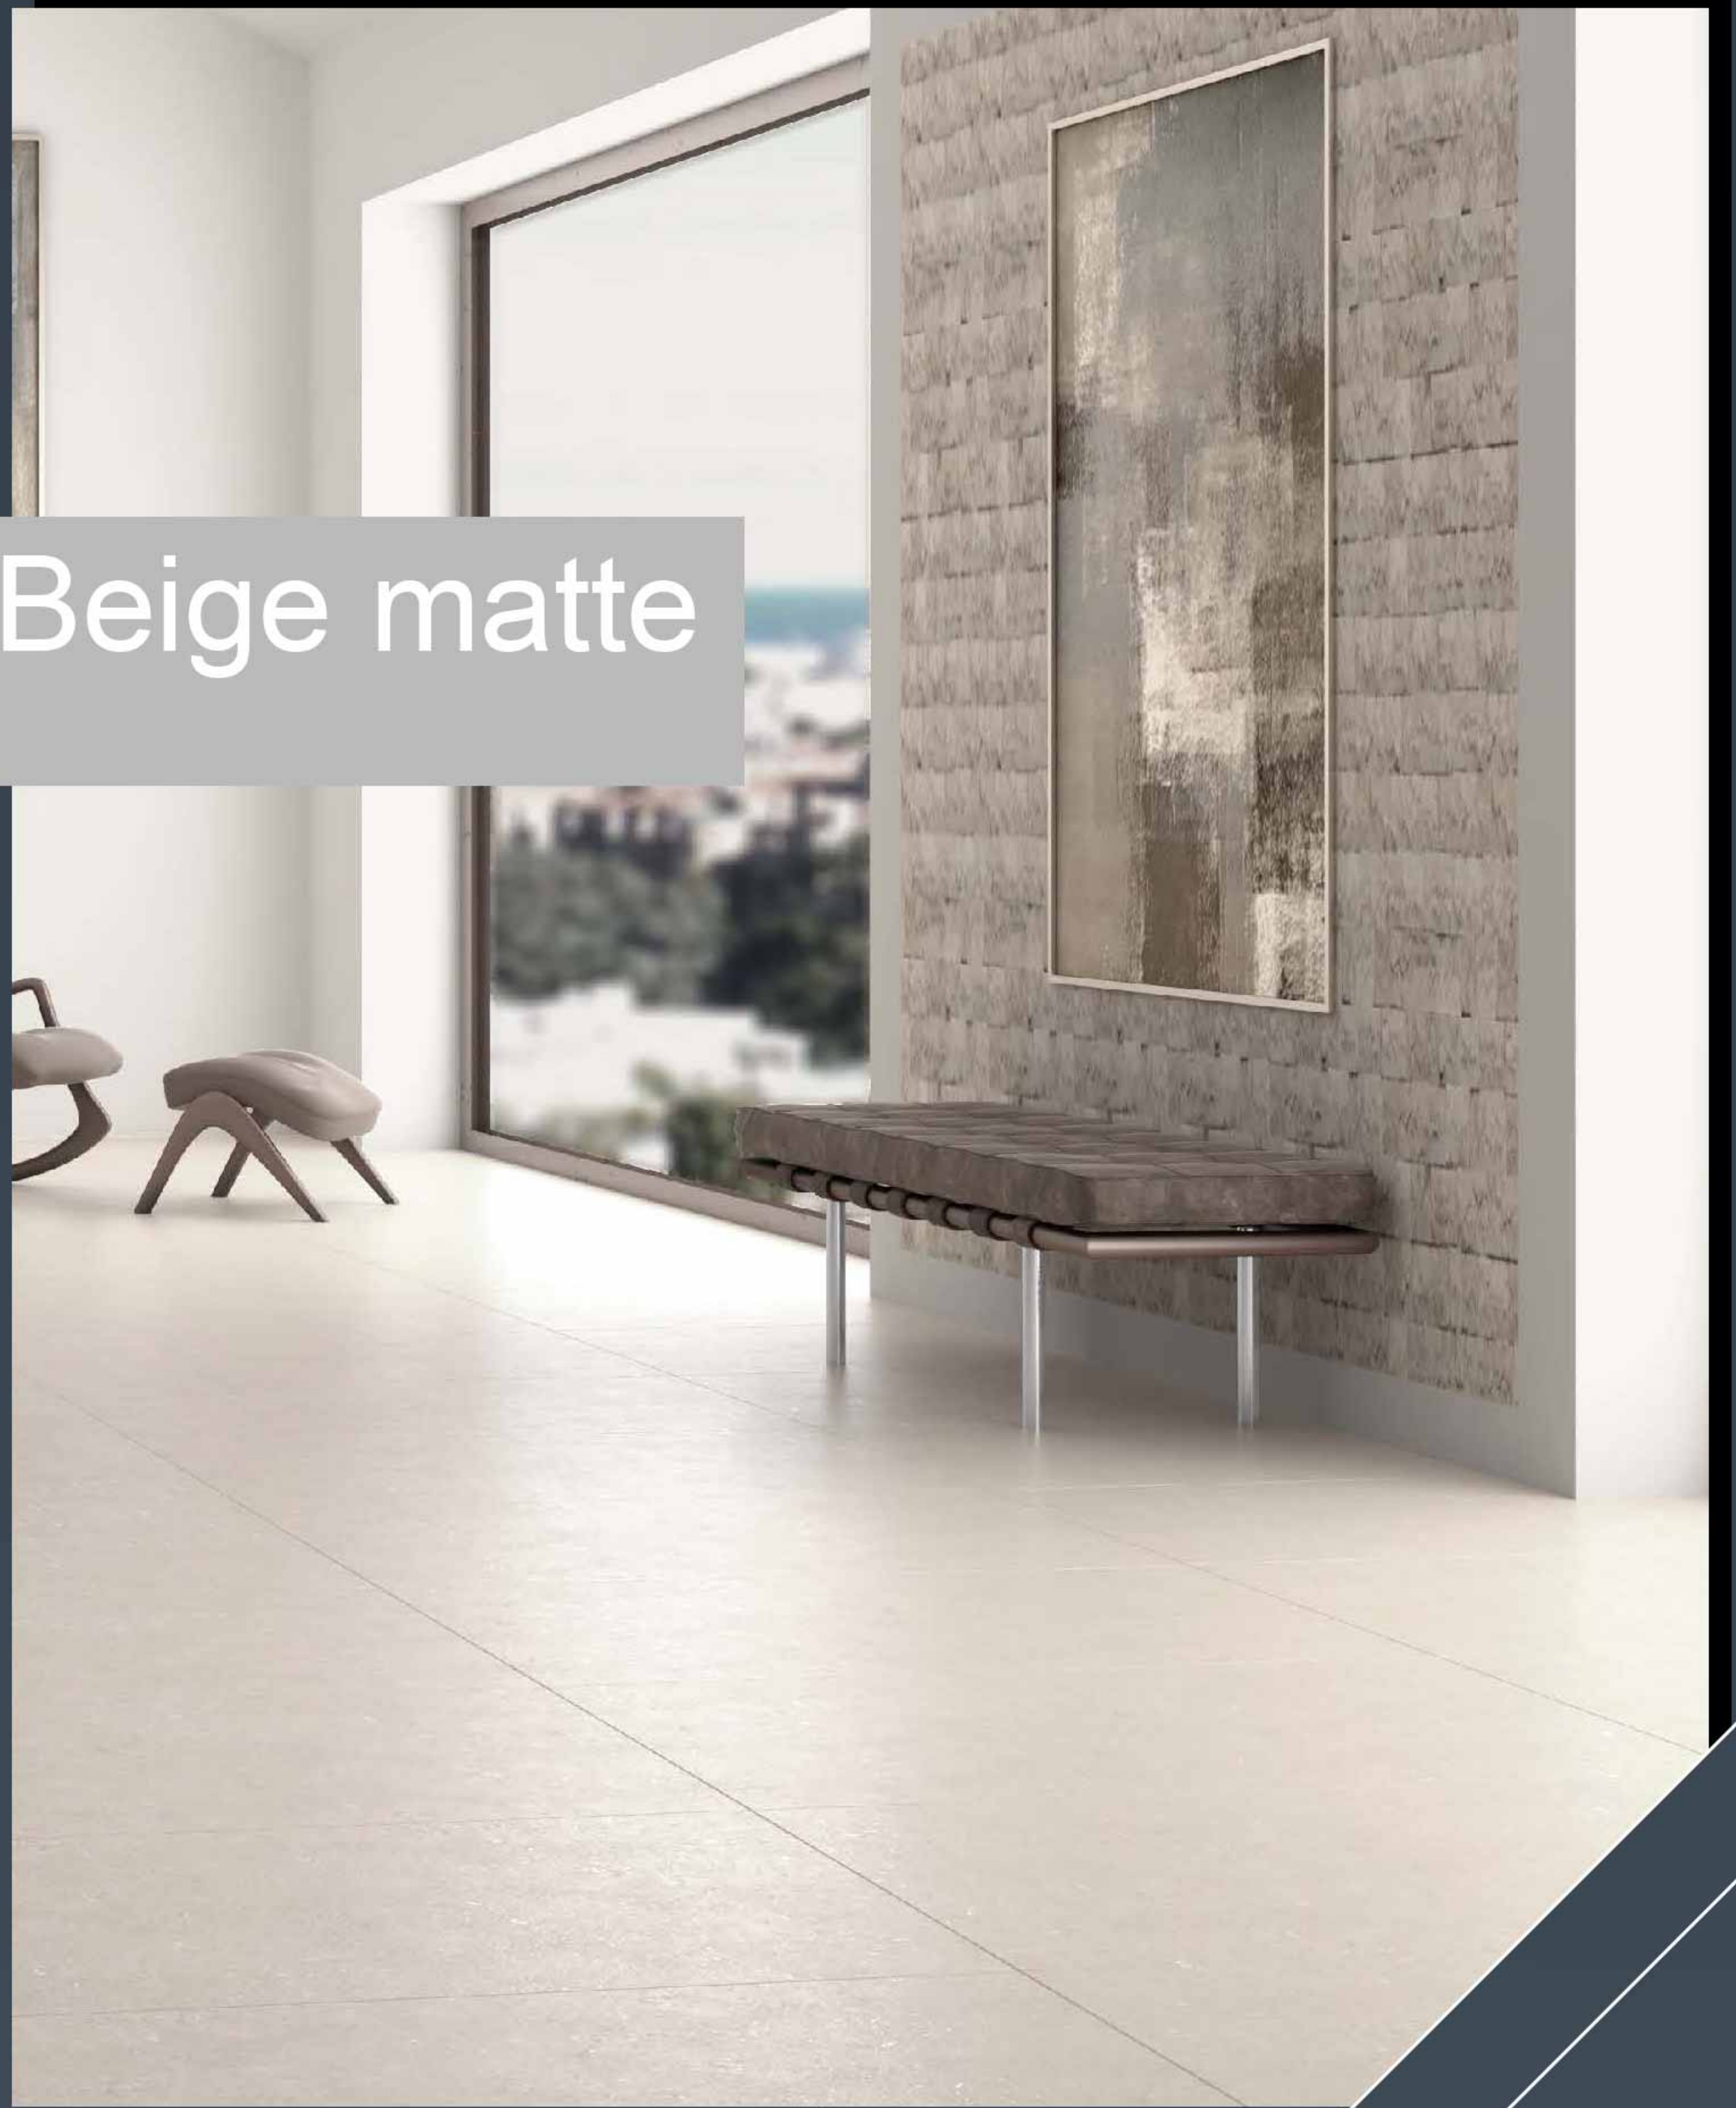

Runa Beige matte