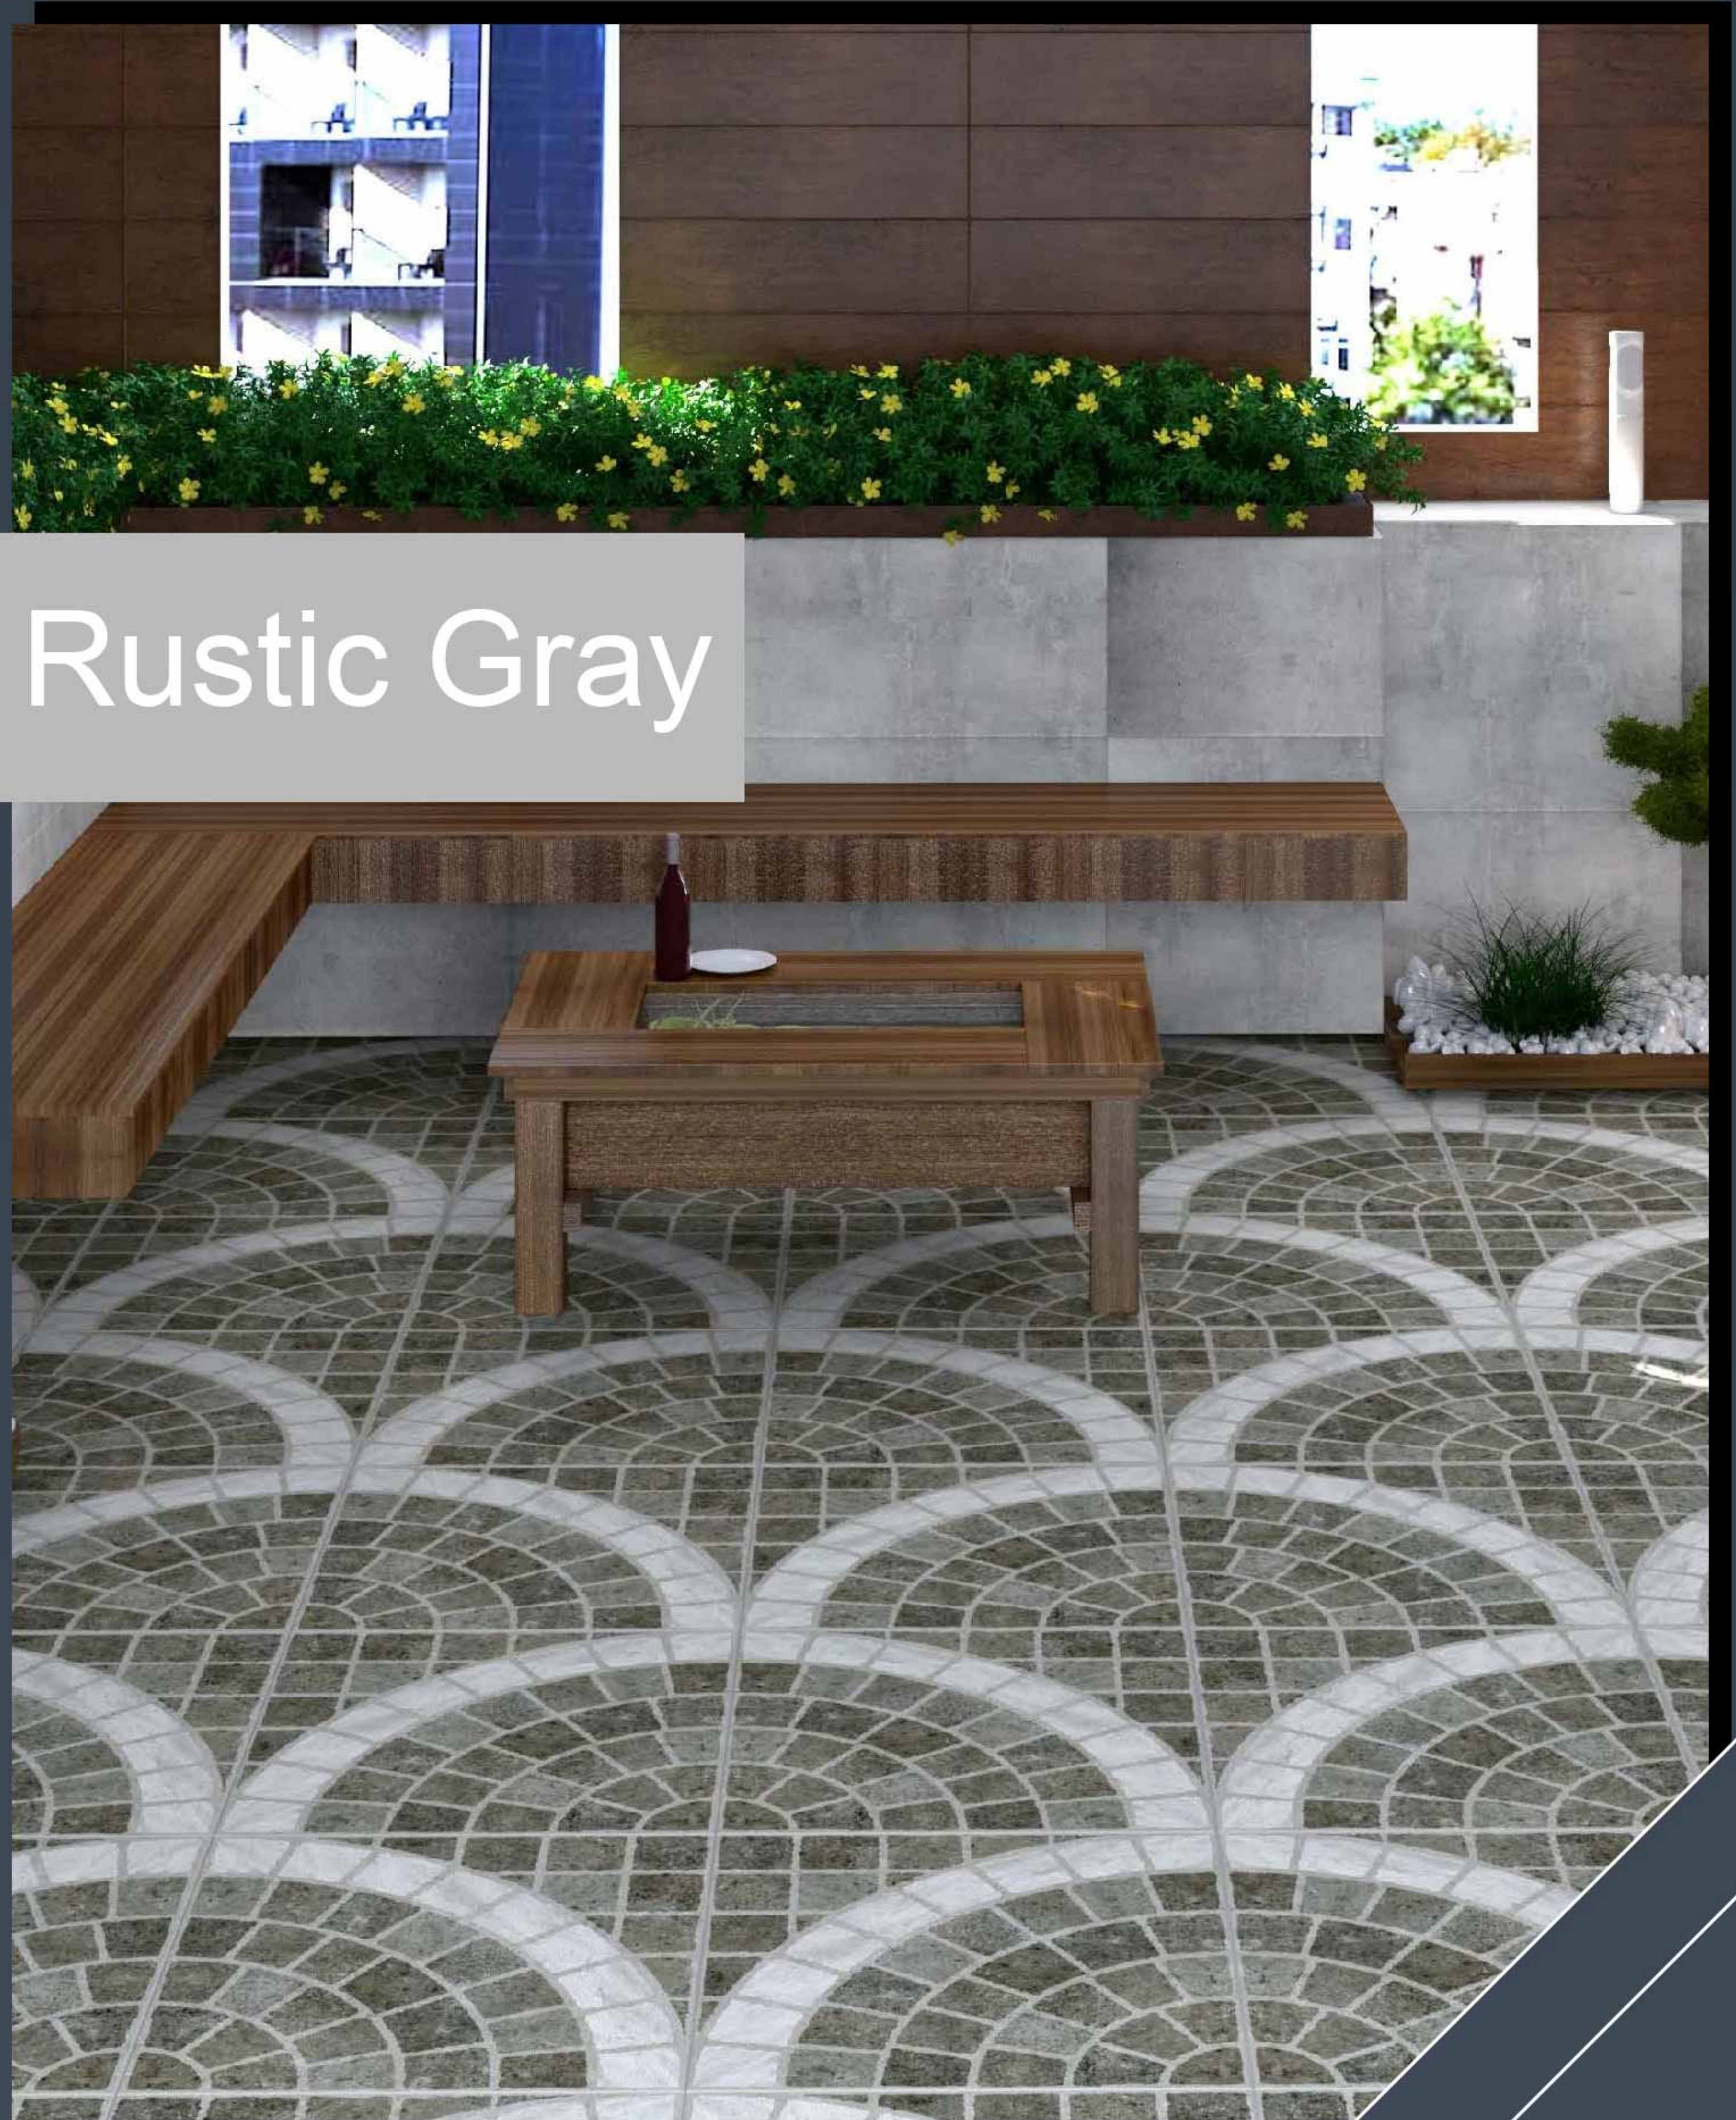

Dior Design

Dior Light - 6 Faces - 40x120 cm

Dior Decor Design - 40x120 cm

Other 60×60 porcelain ceramics are mentioned below:

Galaxy Rustic matte

Vito Sugar Rustic Gray

Vito Sugar Rustic Brown

Amirtin Rustic matte