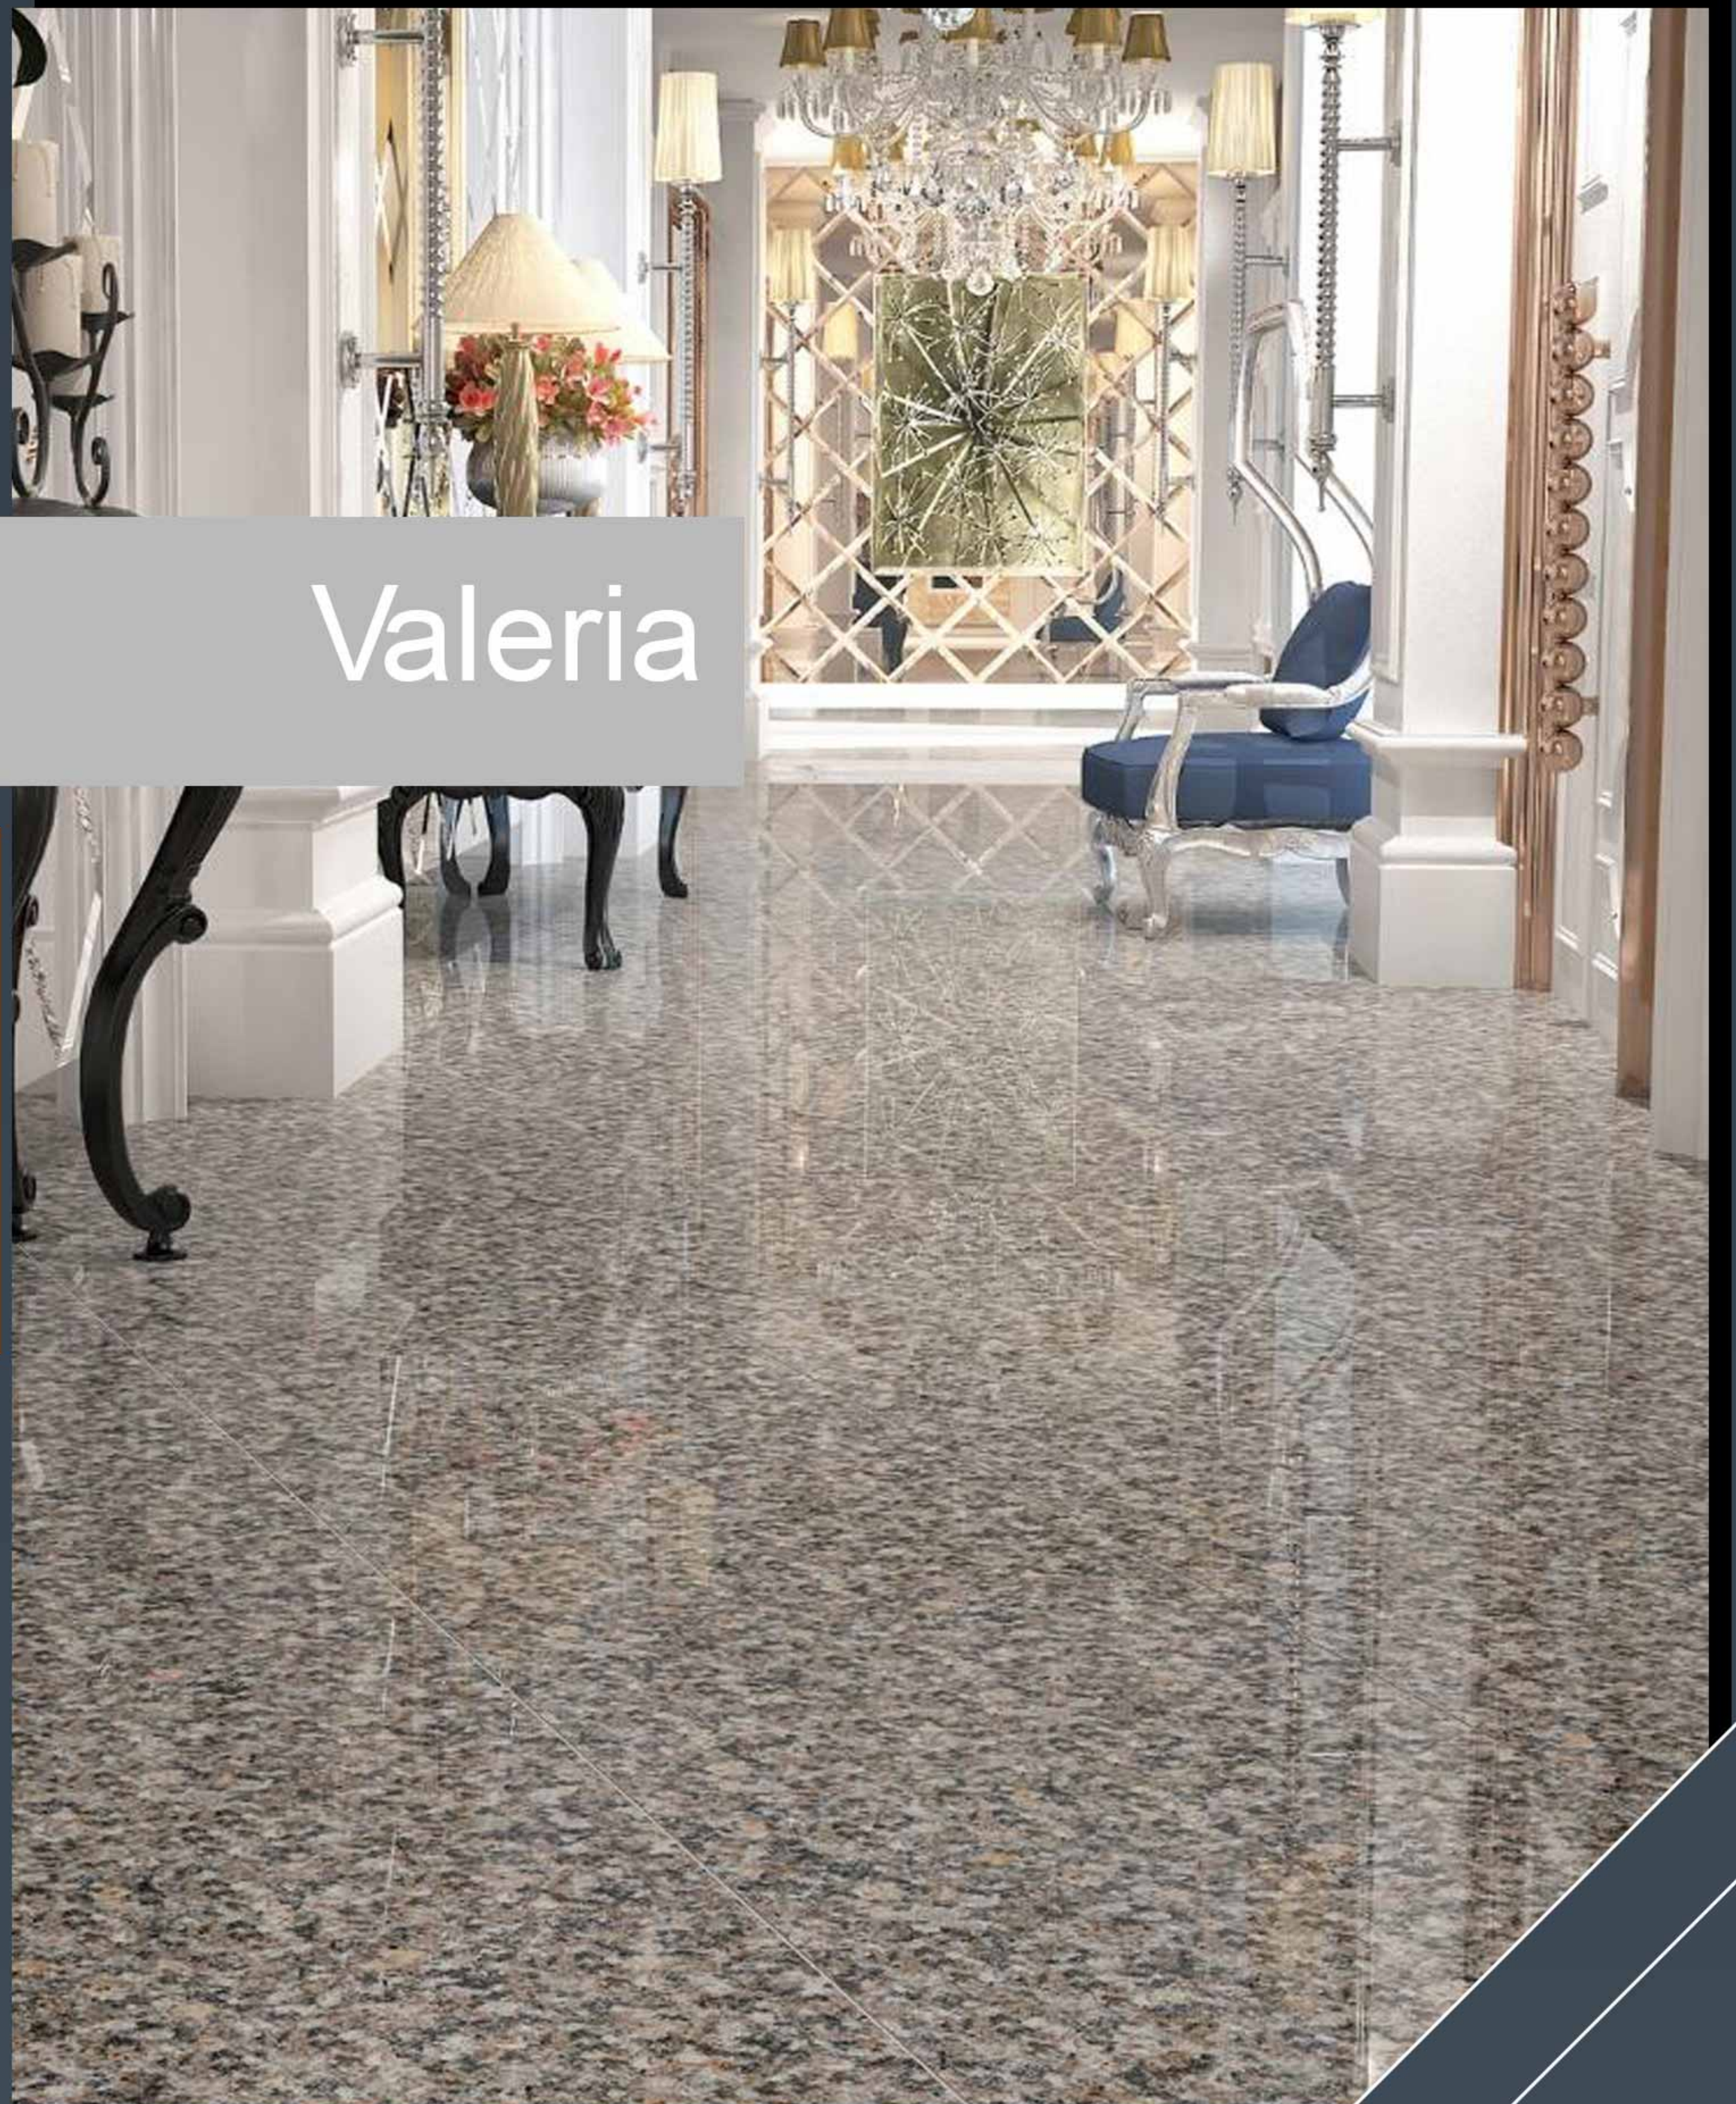

Kalkate

- Face: 1
- Color: White
- Punch: Simple
- Glaze: Glossy

Mouj

- Face: 1
- Color: Black
- Punch: Simple
- Glaze: Glossy

Roman

- Face: 1
- Color: White
- Punch: Simple
- Glaze: Glossy

Stone

- Face: 1
- Color: White
- Punch: Simple
- Glaze: Glossy