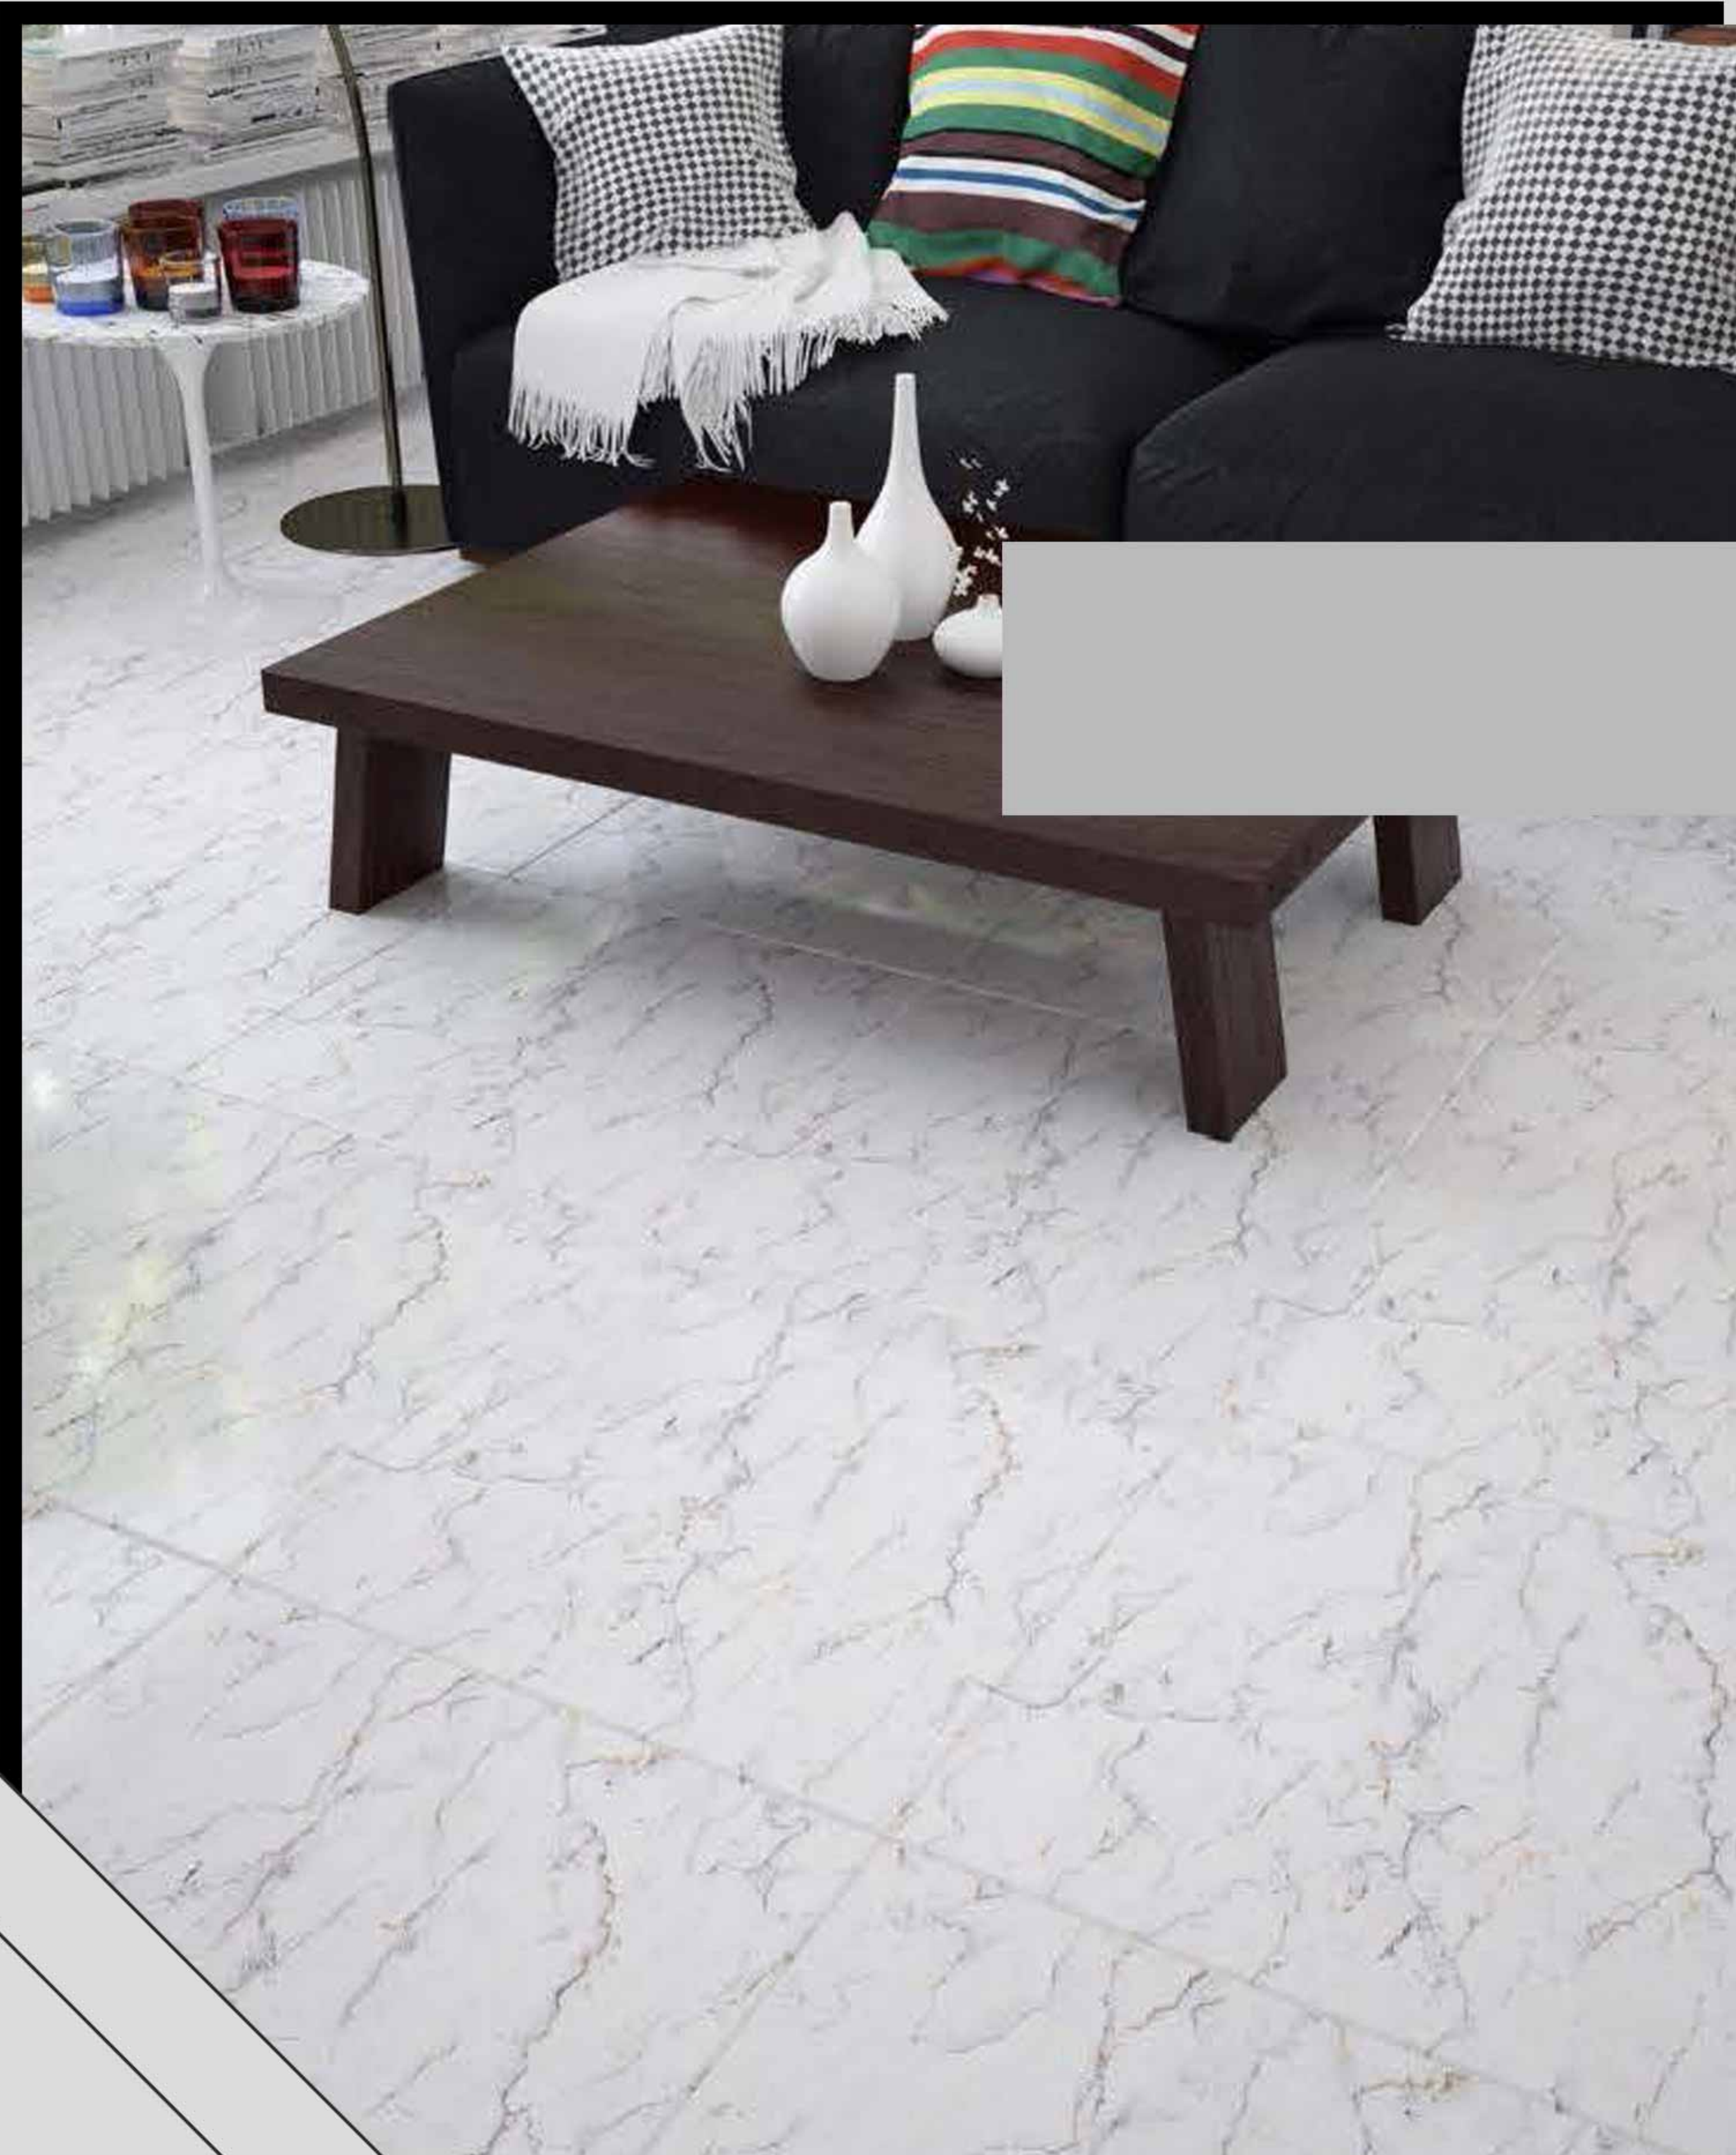

Kalkate

- Face: 1
- Color: White
- Punch: Simple
- Glaze: Glossy

Mouj

- Face: 1
- Color: Black
- Punch: Simple
- Glaze: Glossy

Roman

- Face: 1
- Color: White
- Punch: Simple
- Glaze: Glossy

Stone

- Face: 1
- Color: White
- Punch: Simple
- Glaze: Glossy