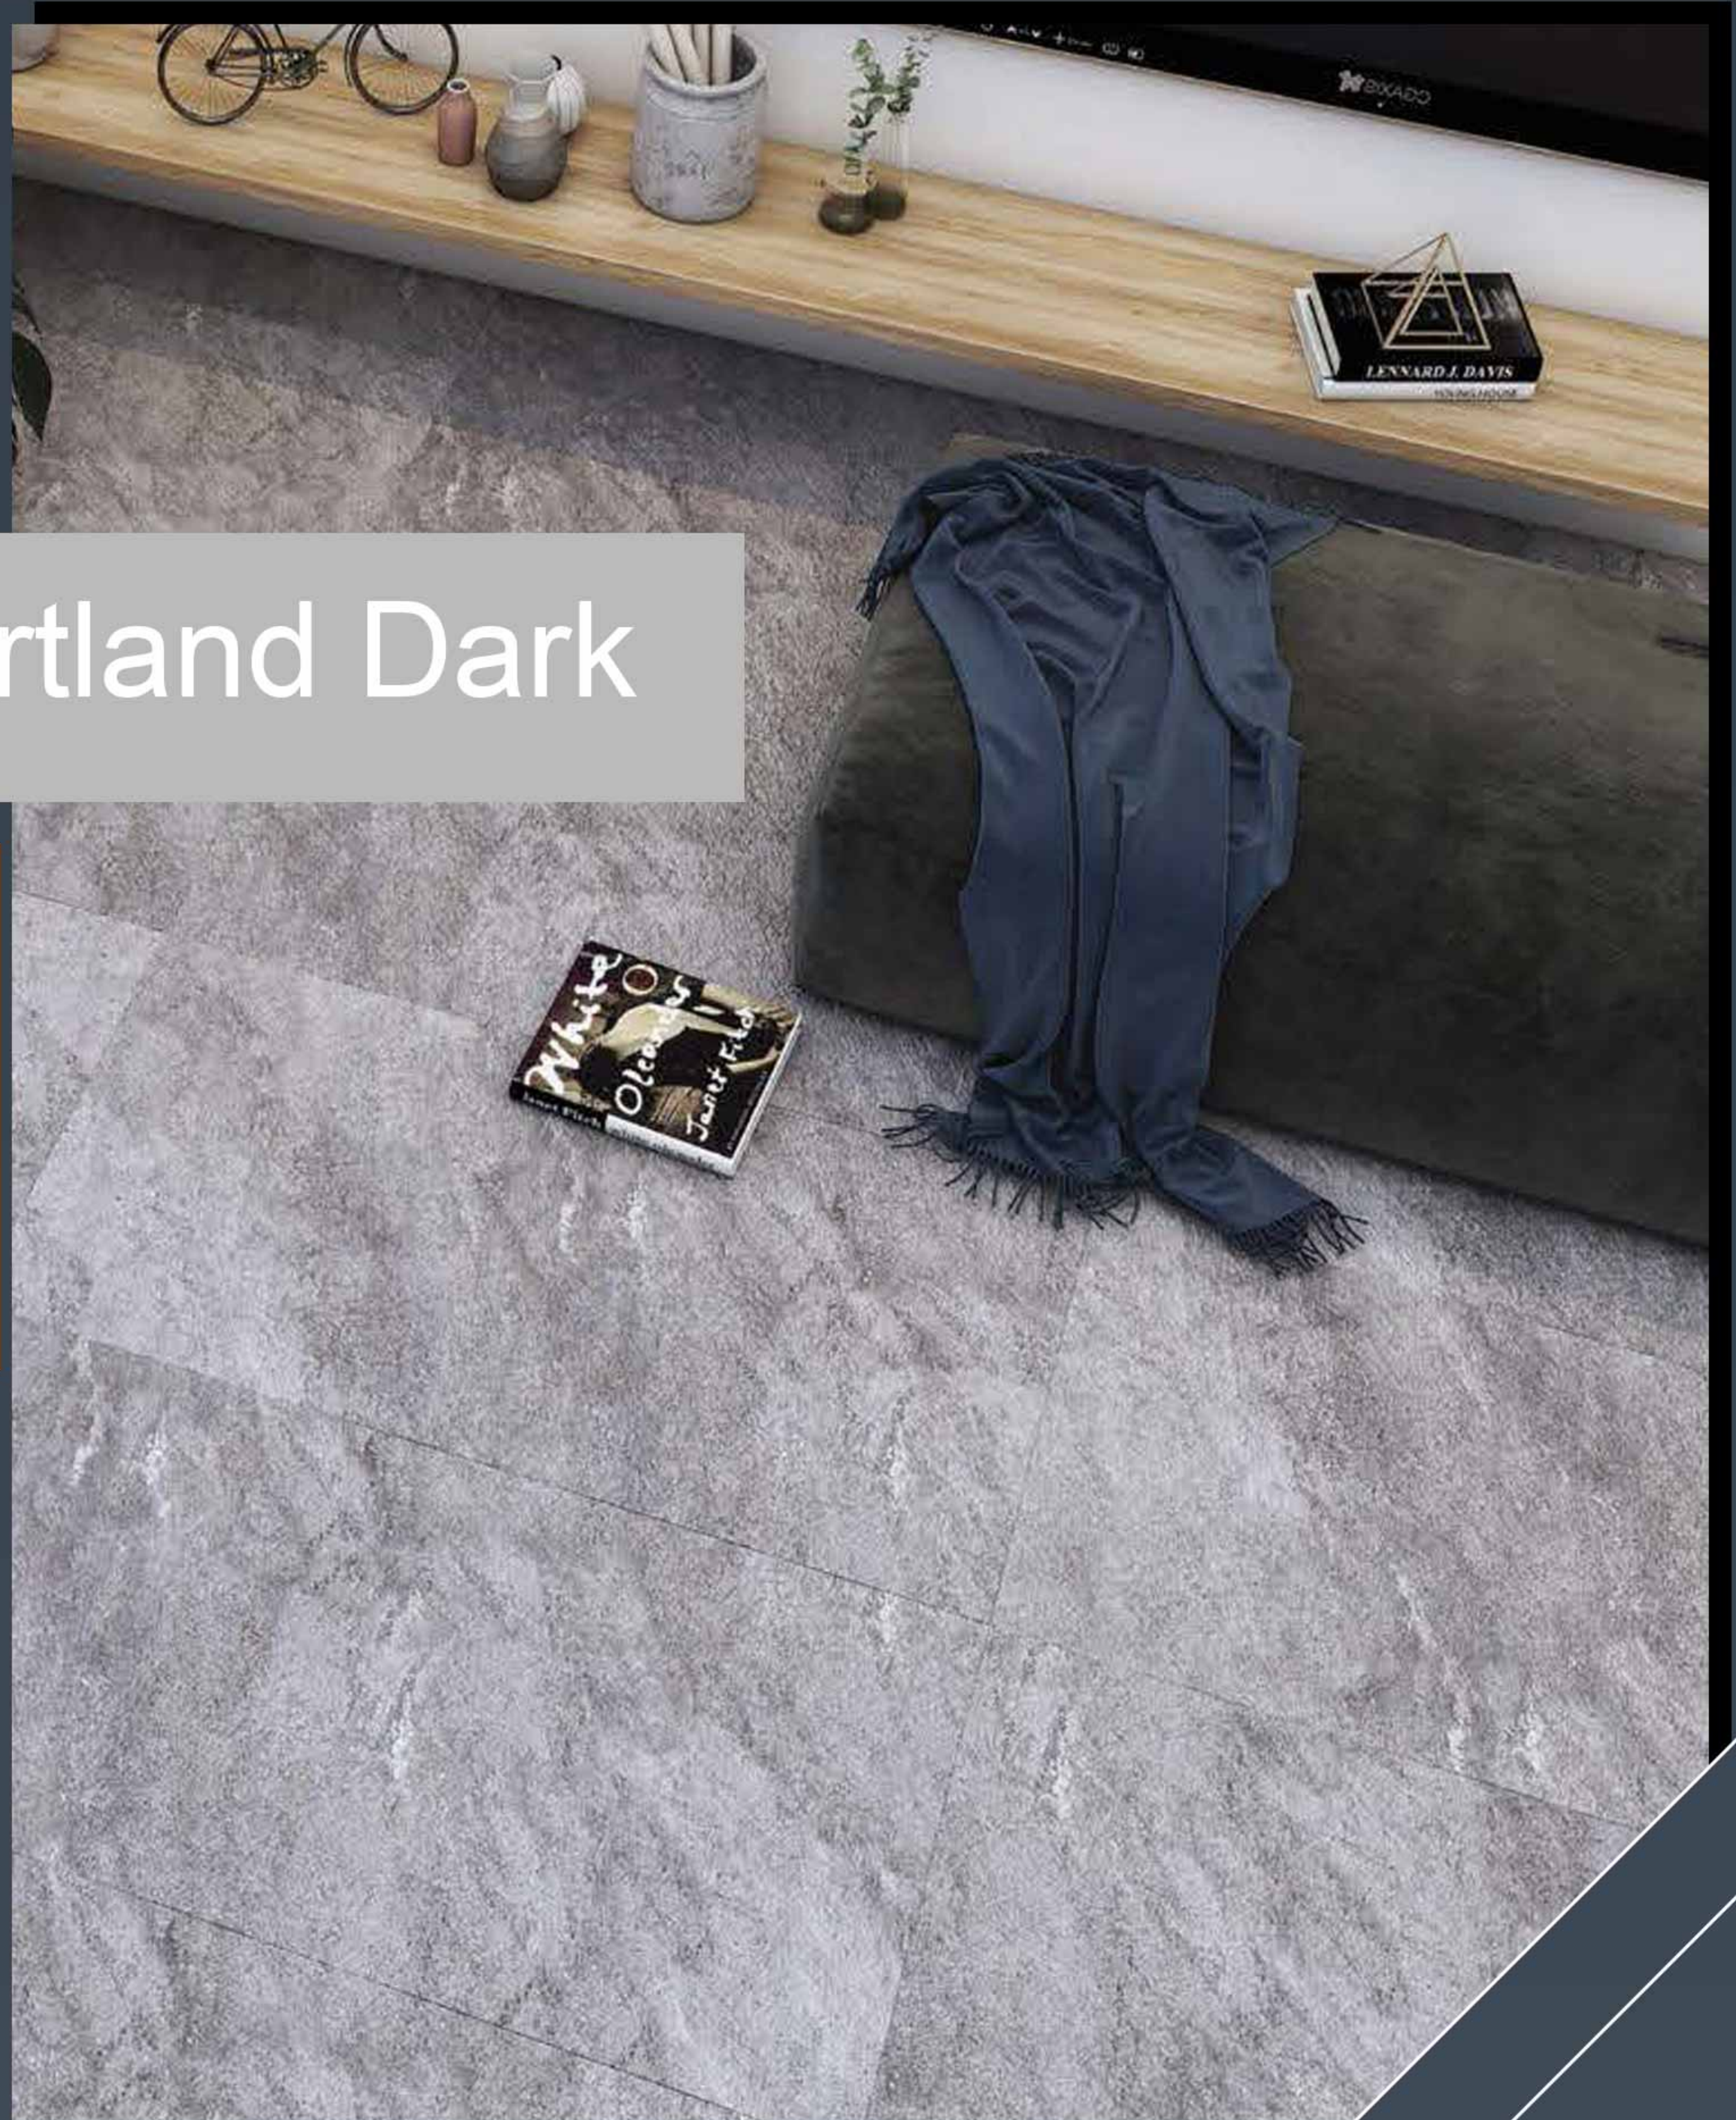

Artland Dark

- Face: 6
- Color: Gray
- Punch: Rustic
- Glaze: Matt